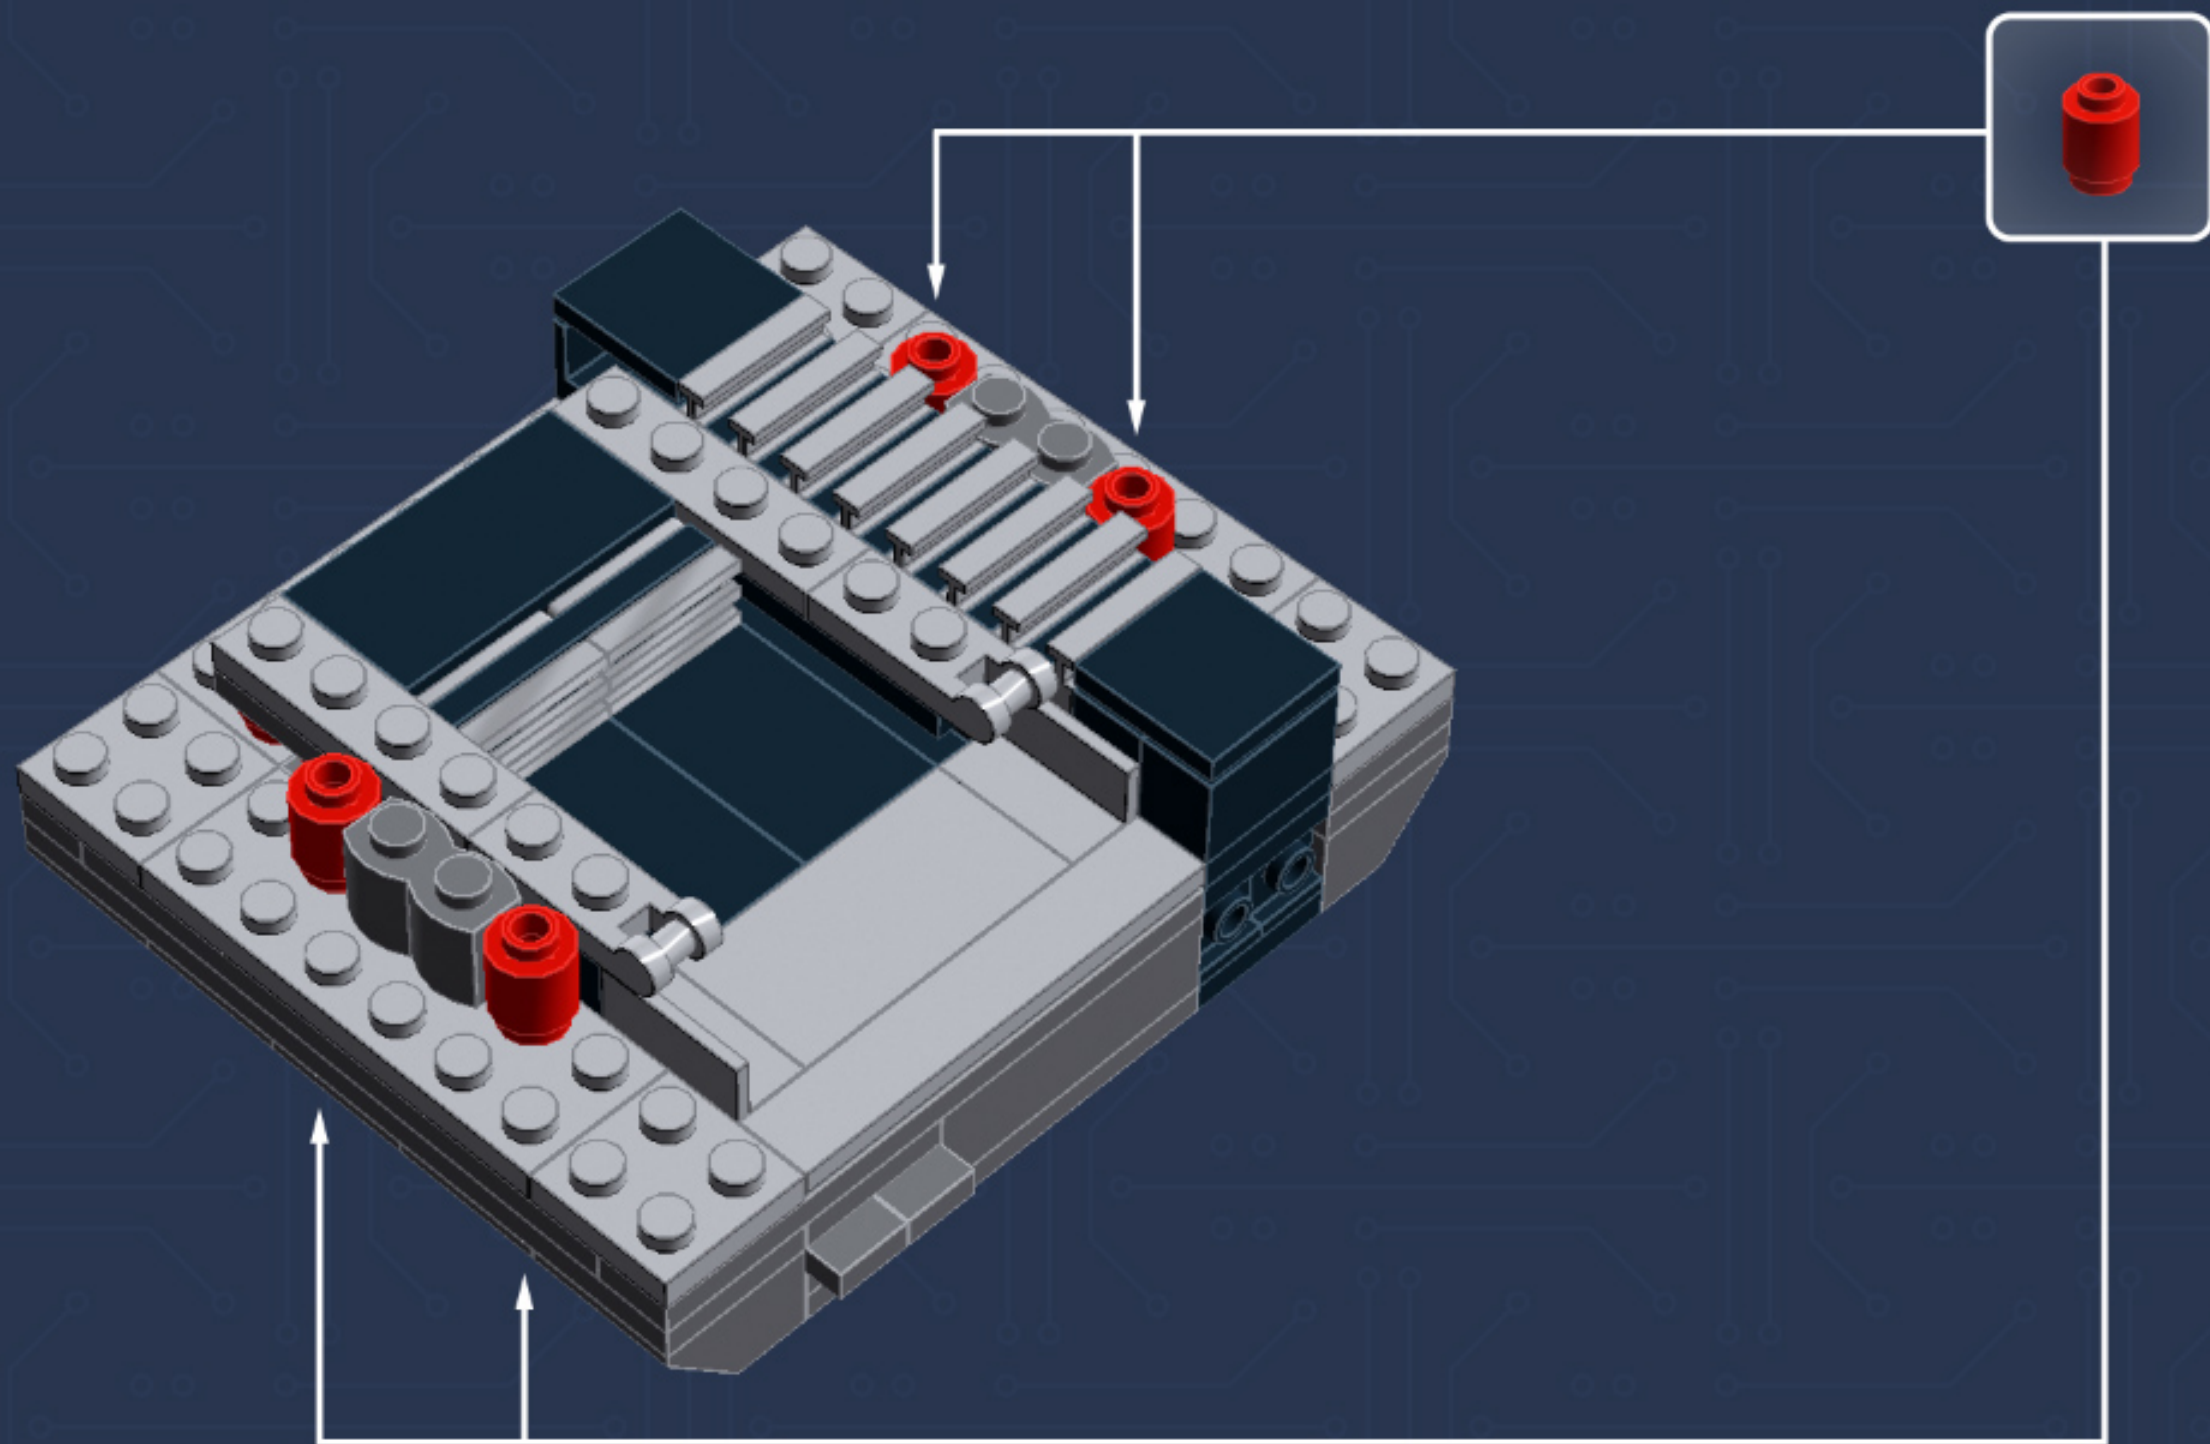

	Element ID	Color	Description	Quantity
	4560183	Medium Stone Grey	Flat Tile 2X4	7
	6014617	Medium Stone Grey	Flat Tile 6X6	1
	4211398	Medium Stone Grey	Plate 1X2	1
	4515369	Medium Stone Grey	Plate 1X2 W/Shaft Ø3.2	2
	4211568	Medium Stone Grey	Plate 1X2 With Slide	8
	4211445	Medium Stone Grey	Plate 1X4	2
	4211438	Medium Stone Grey	Plate 1X6	1
	4535738	Medium Stone Grey	Plate 2X1 W/Holder, Vertical	2
	4211397	Medium Stone Grey	Plate 2X2	8
	4211395	Medium Stone Grey	Plate 2X4	1
	4211452	Medium Stone Grey	Plate 2X6	3
	4211837	Medium Stone Grey	Plate 4X4 W. 4 Knobs	1
	4211515	Medium Stone Grey	Wall Element 1X2X1	6
	4619636	Silver Metallic	Radiator Grille 1X2	6
	614101	White	Round Plate 1X1	1