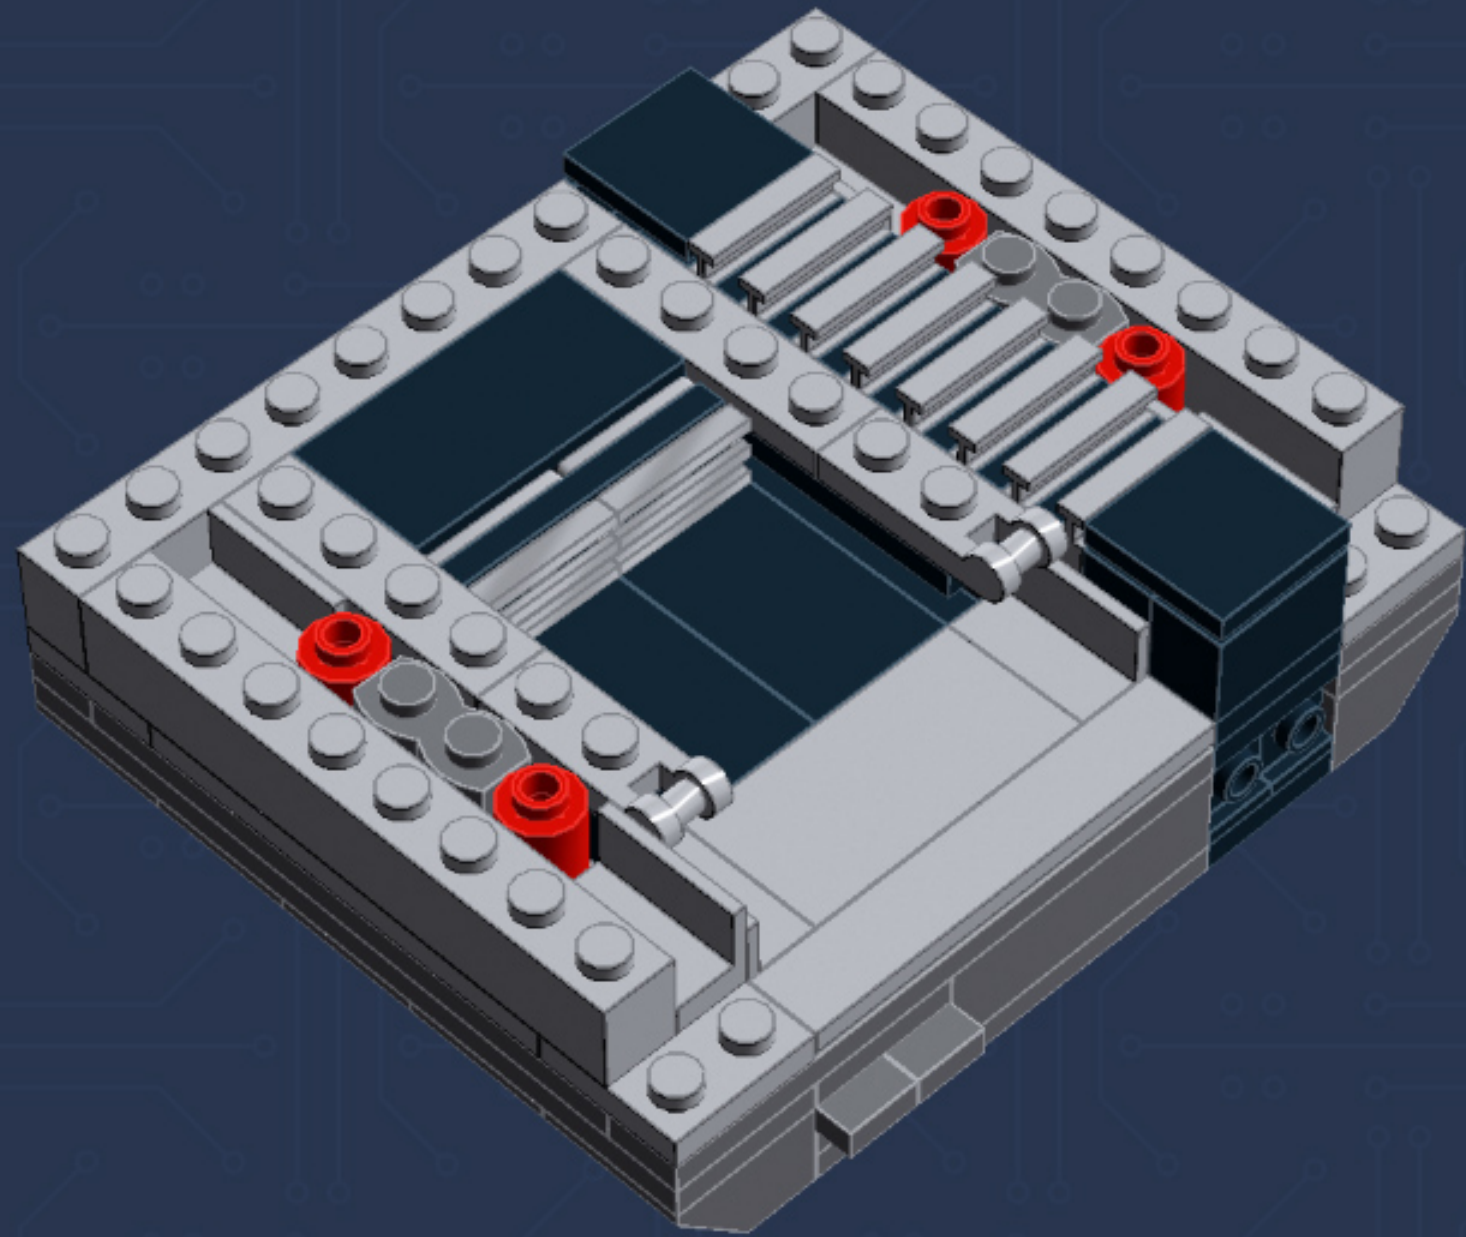

	Element ID	Color	Description	Quantity
	4560183	Medium Stone Grey	Flat Tile 2X4	7
	6014617	Medium Stone Grey	Flat Tile 6X6	1
	4211398	Medium Stone Grey	Plate 1X2	1
	4515369	Medium Stone Grey	Plate 1X2 W/Shaft Ø3.2	2
	4211568	Medium Stone Grey	Plate 1X2 With Slide	8
	4211445	Medium Stone Grey	Plate 1X4	2
	4211438	Medium Stone Grey	Plate 1X6	1
	4535738	Medium Stone Grey	Plate 2X1 W/Holder, Vertical	2
	4211397	Medium Stone Grey	Plate 2X2	8
	4211395	Medium Stone Grey	Plate 2X4	1
	4211452	Medium Stone Grey	Plate 2X6	3
	4211837	Medium Stone Grey	Plate 4X4 W. 4 Knobs	1
	4211515	Medium Stone Grey	Wall Element 1X2X1	6
	4619636	Silver Metallic	Radiator Grille 1X2	6
	614101	White	Round Plate 1X1	1