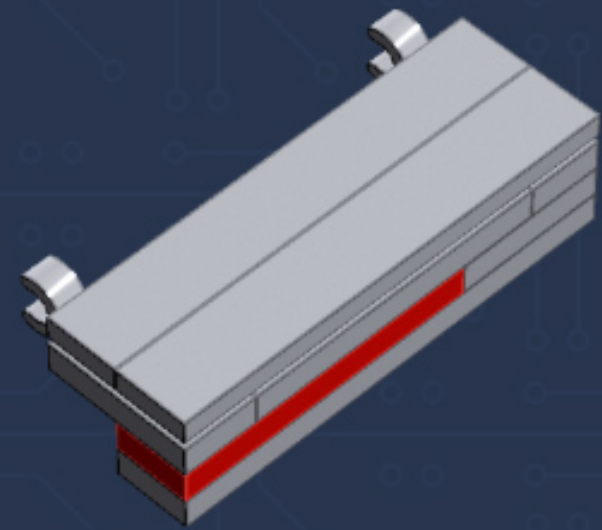

	Element ID	Color	Description	Quantity
	4560183	Medium Stone Grey	Flat Tile 2X4	7
	6014617	Medium Stone Grey	Flat Tile 6X6	1
	4211398	Medium Stone Grey	Plate 1X2	1
	4515369	Medium Stone Grey	Plate 1X2 W/Shaft Ø3.2	2
	4211568	Medium Stone Grey	Plate 1X2 With Slide	8
	4211445	Medium Stone Grey	Plate 1X4	2
	4211438	Medium Stone Grey	Plate 1X6	1
	4535738	Medium Stone Grey	Plate 2X1 W/Holder, Vertical	2
	4211397	Medium Stone Grey	Plate 2X2	8
	4211395	Medium Stone Grey	Plate 2X4	1
	4211452	Medium Stone Grey	Plate 2X6	3
	4211837	Medium Stone Grey	Plate 4X4 W. 4 Knobs	1
	4211515	Medium Stone Grey	Wall Element 1X2X1	6
	4619636	Silver Metallic	Radiator Grille 1X2	6
	614101	White	Round Plate 1X1	1