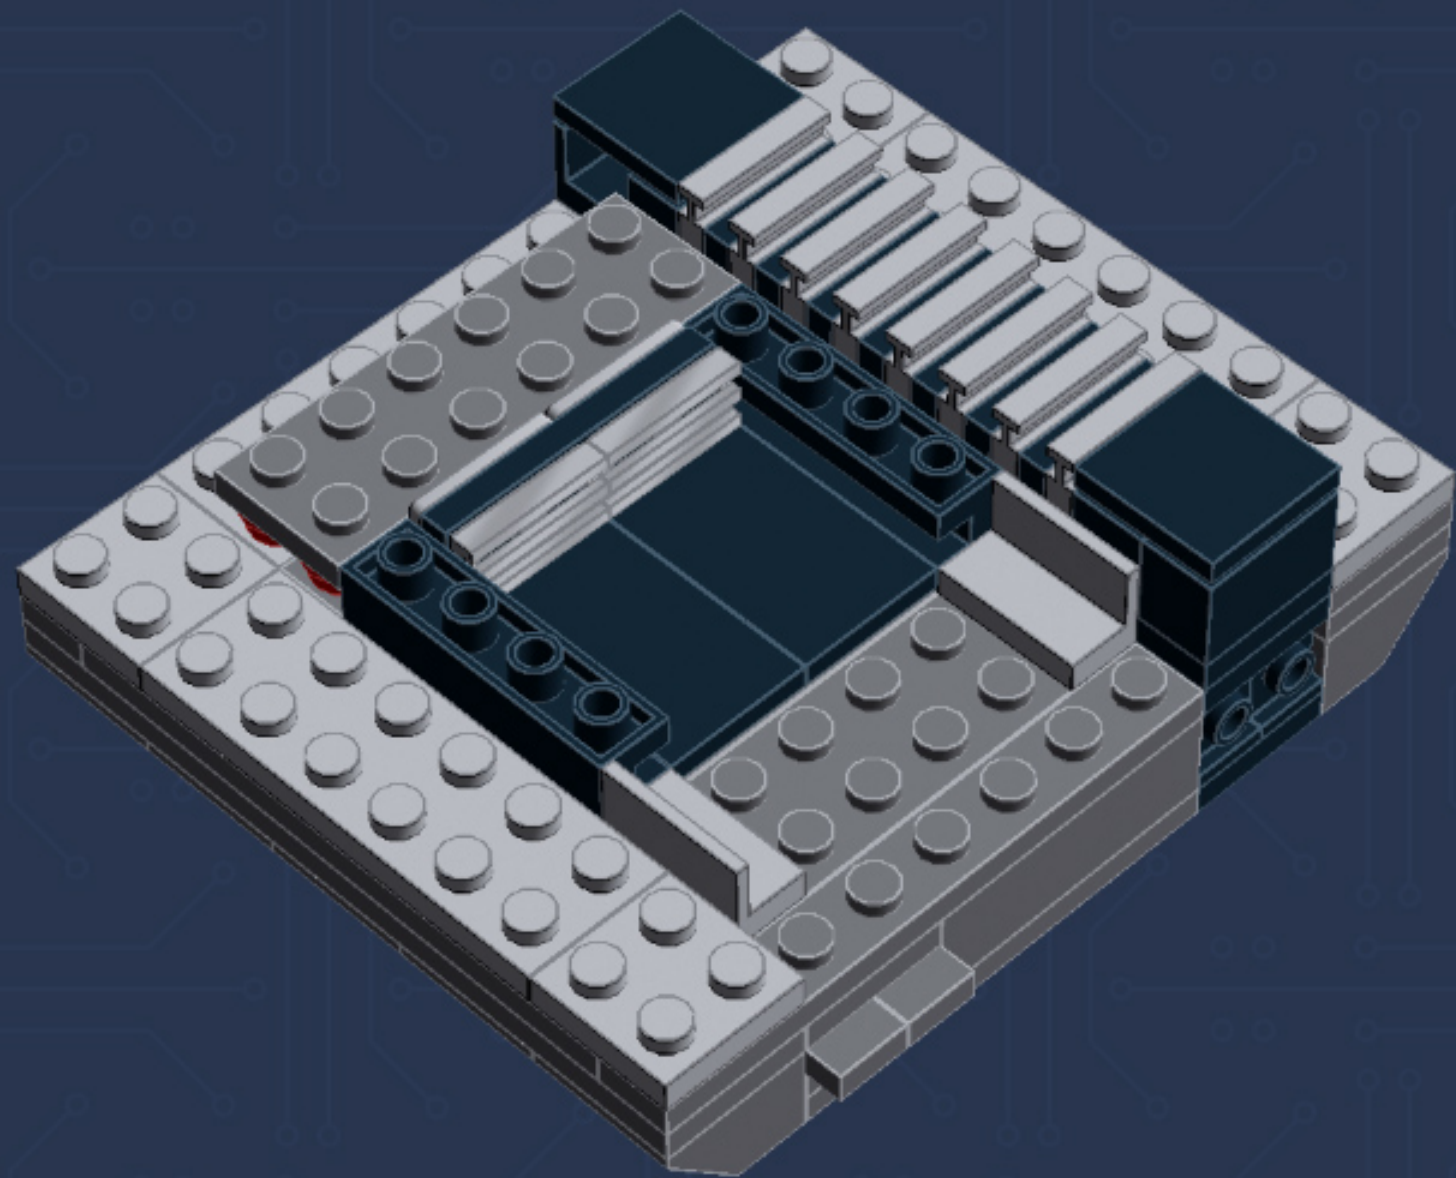

	Element ID	Color	Description	Quantity
	4560183	Medium Stone Grey	Flat Tile 2X4	7
	6014617	Medium Stone Grey	Flat Tile 6X6	1
	4211398	Medium Stone Grey	Plate 1X2	1
	4515369	Medium Stone Grey	Plate 1X2 W/Shaft Ø3.2	2
	4211568	Medium Stone Grey	Plate 1X2 With Slide	8
	4211445	Medium Stone Grey	Plate 1X4	2
	4211438	Medium Stone Grey	Plate 1X6	1
	4535738	Medium Stone Grey	Plate 2X1 W/Holder, Vertical	2
	4211397	Medium Stone Grey	Plate 2X2	8
	4211395	Medium Stone Grey	Plate 2X4	1
	4211452	Medium Stone Grey	Plate 2X6	3
	4211837	Medium Stone Grey	Plate 4X4 W. 4 Knobs	1
	4211515	Medium Stone Grey	Wall Element 1X2X1	6
	4619636	Silver Metallic	Radiator Grille 1X2	6
	614101	White	Round Plate 1X1	1