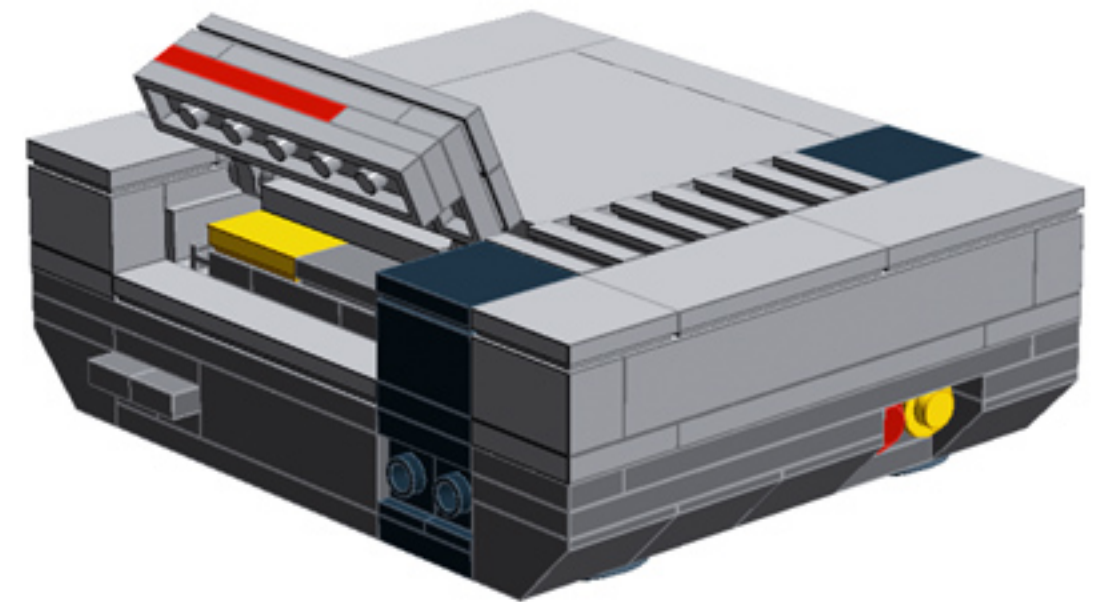

My First Game Console (Sprite Edition)

A LEGO® project by Chris McVeigh
chrismcveigh.com

Element ID	Color	Description	Quantity
407026	Black	Angular Brick 1X1	5
4558954	Black	Brick 1X1 W. 1 Knob	2
300426	Black	Brick 1X2	2
306926	Black	Flat Tile 1X2	2
306826	Black	Flat Tile 2X2	5
4560182	Black	Flat Tile 2X4	3
302326	Black	Plate 1X2	8
371026	Black	Plate 1X4	2
302226	Black	Plate 2X2	4
302126	Black	Plate 2X3	5
4278359	Black	Slide Shoe Round 2X2	4
265326	Black	Sliding Piece 1X4	2
6074033	Black	String 30M W. 2 Knobs	2
368026	Black	Turn Plate 2X2, Lower Part	2
486526	Black	Wall Element 1X2x1	3