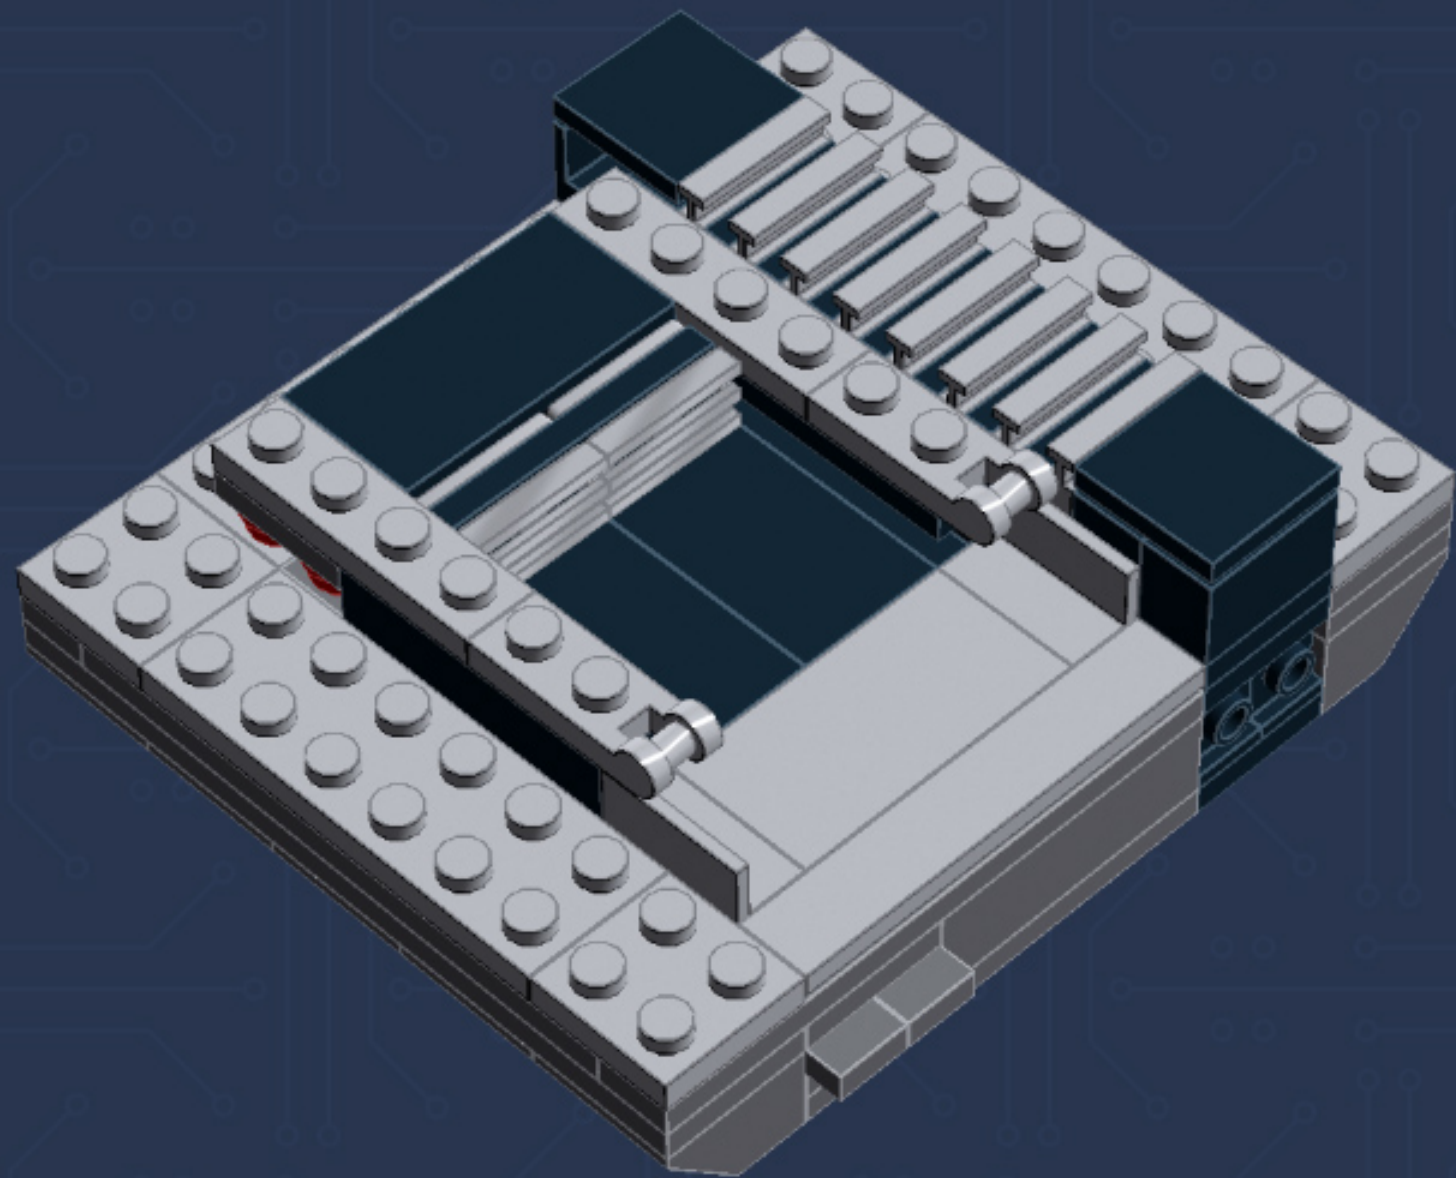

	Element ID	Color	Description	Quantity
	4560183	Medium Stone Grey	Flat Tile 2X4	7
	6014617	Medium Stone Grey	Flat Tile 6X6	1
	4211398	Medium Stone Grey	Plate 1X2	1
	4515369	Medium Stone Grey	Plate 1X2 W/Shaft Ø3.2	2
	4211568	Medium Stone Grey	Plate 1X2 With Slide	8
	4211445	Medium Stone Grey	Plate 1X4	2
	4211438	Medium Stone Grey	Plate 1X6	1
	4535738	Medium Stone Grey	Plate 2X1 W/Holder, Vertical	2
	4211397	Medium Stone Grey	Plate 2X2	8
	4211395	Medium Stone Grey	Plate 2X4	1
	4211452	Medium Stone Grey	Plate 2X6	3
	4211837	Medium Stone Grey	Plate 4X4 W. 4 Knobs	1
	4211515	Medium Stone Grey	Wall Element 1X2X1	6
	4619636	Silver Metallic	Radiator Grille 1X2	6
	614101	White	Round Plate 1X1	1