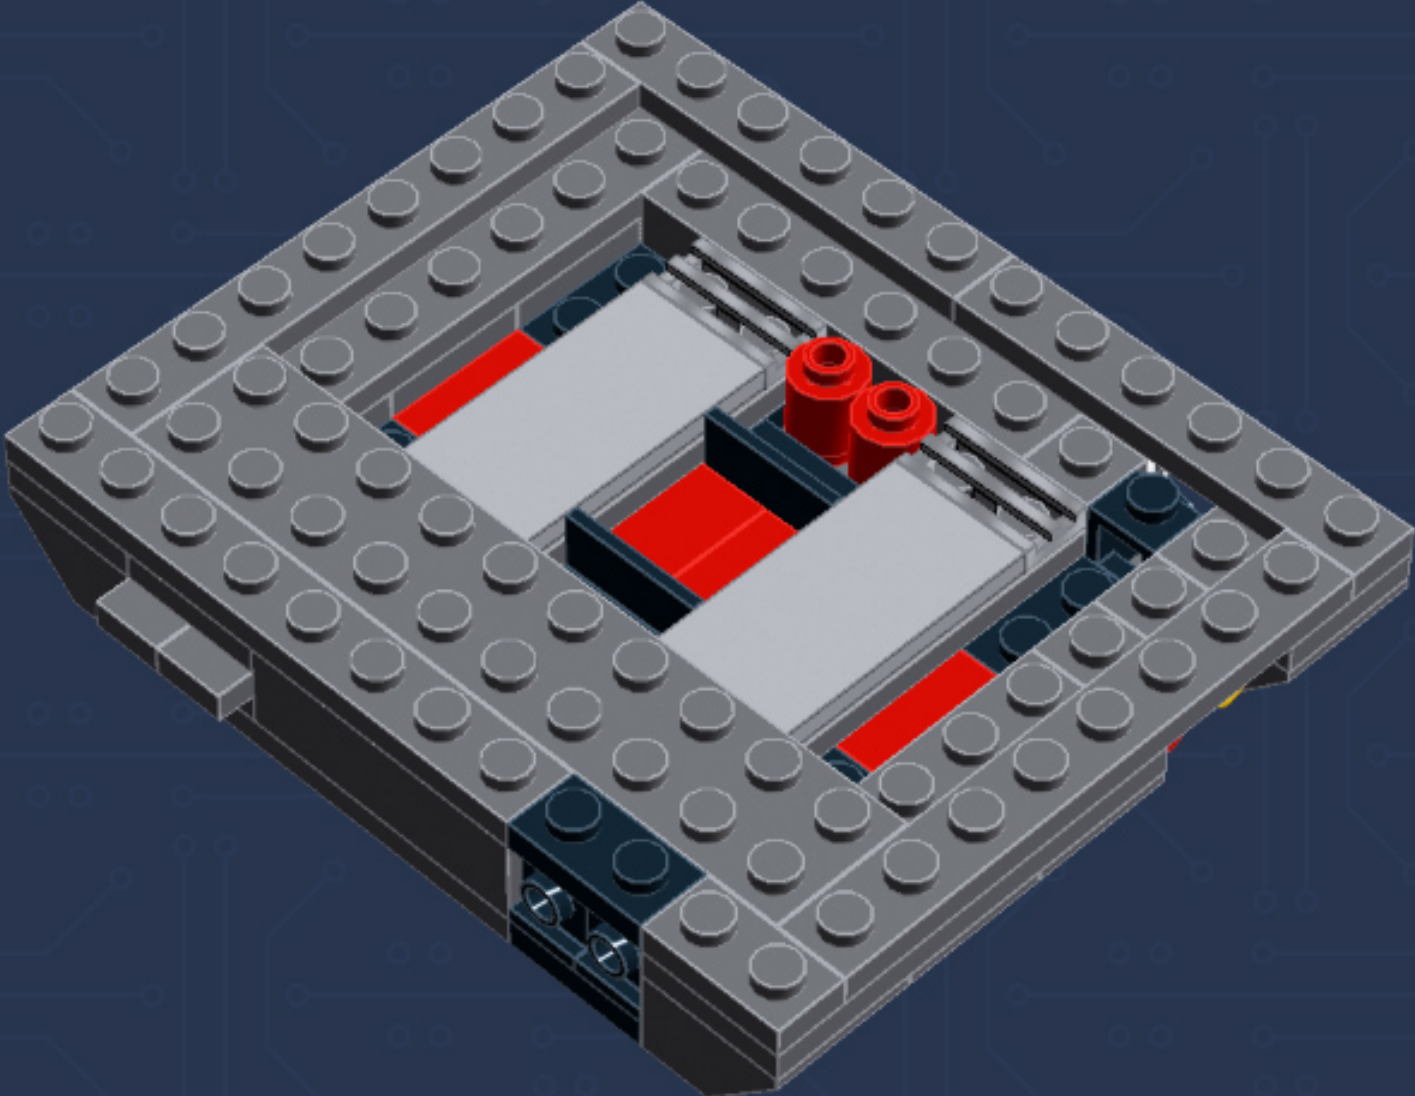

My First Game Console (Sprite Edition)

A LEGO® project by Chris McVeigh
chrismcveigh.com

Element ID	Color	Description	Quantity
407026	Black	Angular Brick 1X1	5
4558954	Black	Brick 1X1 W. 1 Knob	2
300426	Black	Brick 1X2	2
306926	Black	Flat Tile 1X2	2
306826	Black	Flat Tile 2X2	5
4560182	Black	Flat Tile 2X4	3
302326	Black	Plate 1X2	8
371026	Black	Plate 1X4	2
302226	Black	Plate 2X2	4
302126	Black	Plate 2X3	5
4278359	Black	Slide Shoe Round 2X2	4
265326	Black	Sliding Piece 1X4	2
6074033	Black	String 30M W. 2 Knobs	2
368026	Black	Turn Plate 2X2, Lower Part	2
486526	Black	Wall Element 1X2x1	3

	Element ID	Color	Description	Quantity
	4560183	Medium Stone Grey	Flat Tile 2X4	7
	6014617	Medium Stone Grey	Flat Tile 6X6	1
	4211398	Medium Stone Grey	Plate 1X2	1
	4515369	Medium Stone Grey	Plate 1X2 W/Shaft Ø3.2	2
	4211568	Medium Stone Grey	Plate 1X2 With Slide	8
	4211445	Medium Stone Grey	Plate 1X4	2
	4211438	Medium Stone Grey	Plate 1X6	1
	4535738	Medium Stone Grey	Plate 2X1 W/Holder, Vertical	2
	4211397	Medium Stone Grey	Plate 2X2	8
	4211395	Medium Stone Grey	Plate 2X4	1
	4211452	Medium Stone Grey	Plate 2X6	3
	4211837	Medium Stone Grey	Plate 4X4 W. 4 Knobs	1
	4211515	Medium Stone Grey	Wall Element 1X2X1	6
	4619636	Silver Metallic	Radiator Grille 1X2	6
	614101	White	Round Plate 1X1	1