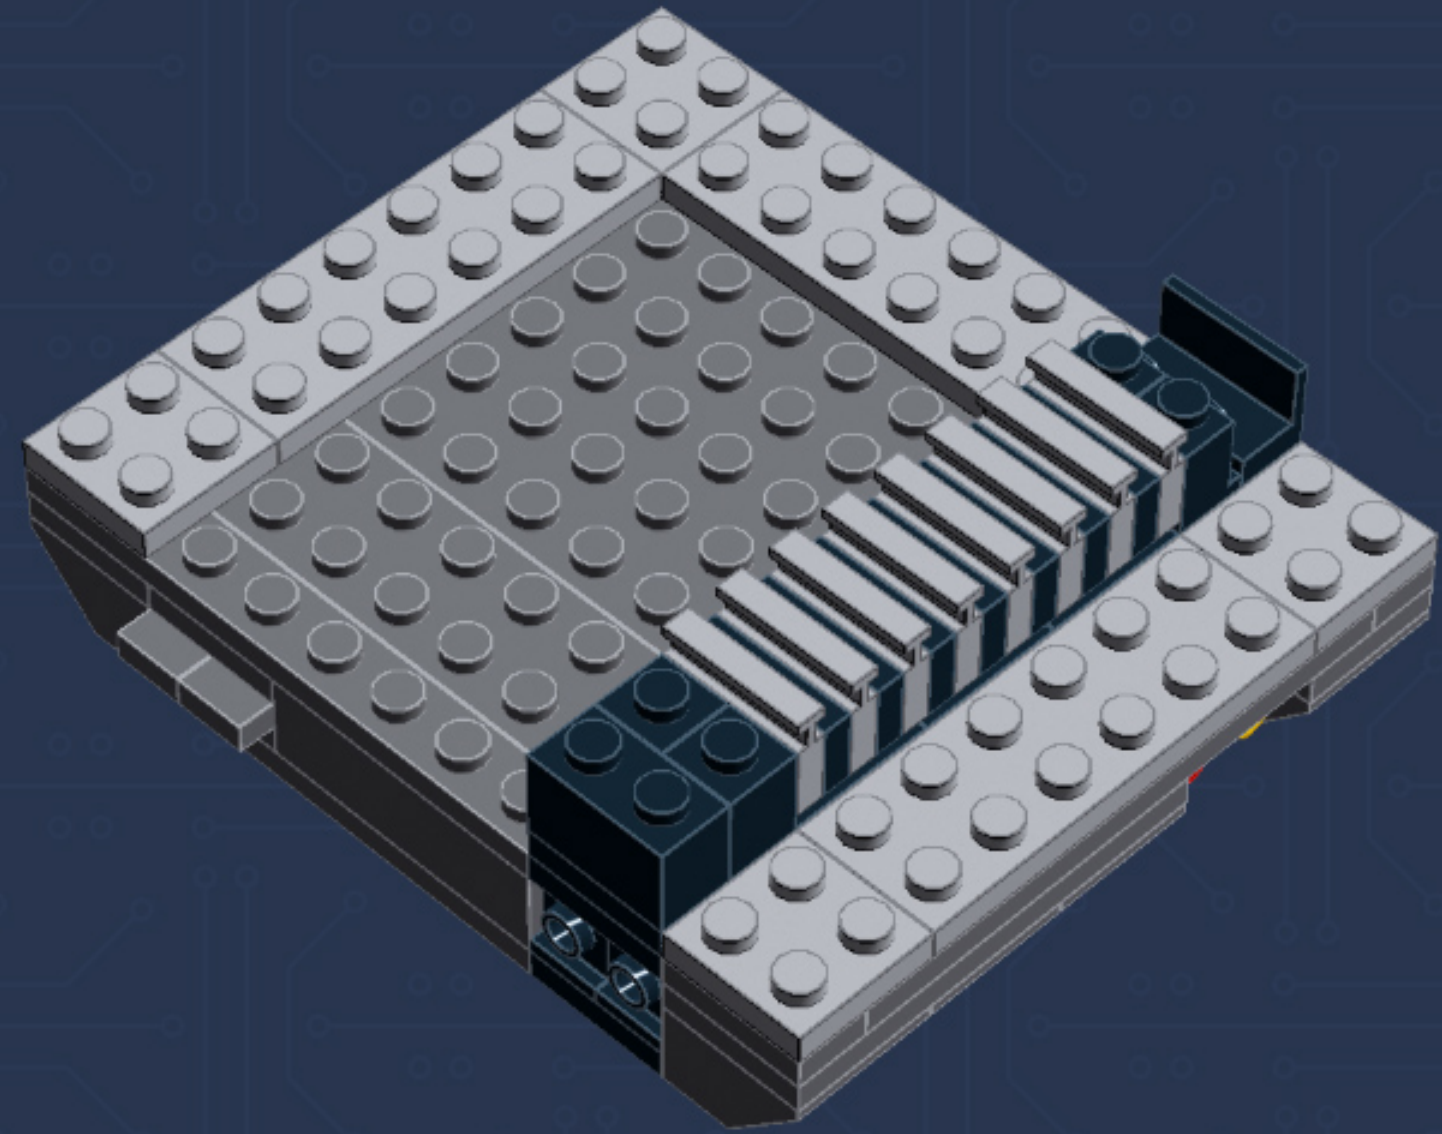

My First Game Console (Sprite Edition)

A LEGO® project by Chris McVeigh
chrismcveigh.com

Element ID	Color	Description	Quantity
407026	Black	Angular Brick 1X1	5
4558954	Black	Brick 1X1 W. 1 Knob	2
300426	Black	Brick 1X2	2
306926	Black	Flat Tile 1X2	2
306826	Black	Flat Tile 2X2	5
4560182	Black	Flat Tile 2X4	3
302326	Black	Plate 1X2	8
371026	Black	Plate 1X4	2
302226	Black	Plate 2X2	4
302126	Black	Plate 2X3	5
4278359	Black	Slide Shoe Round 2X2	4
265326	Black	Sliding Piece 1X4	2
6074033	Black	String 30M W. 2 Knobs	2
368026	Black	Turn Plate 2X2, Lower Part	2
486526	Black	Wall Element 1X2x1	3

Element ID	Color	Description	Quantity
4543086	Dark Stone Grey	Plate 1X2 With Slide	8
4211056	Dark Stone Grey	Plate 1X6	3
4210998	Dark Stone Grey	Plate 1X8	3
4210678	Dark Stone Grey	Plate 2X10	2
4211094	Dark Stone Grey	Plate 2X2	4
4211043	Dark Stone Grey	Plate 2X3	2
4211002	Dark Stone Grey	Plate 2X6	4
4211114	Dark Stone Grey	Plate 6X10	2
4210631	Dark Stone Grey	Radiator Grille 1X2	4
4211000	Dark Stone Grey	Roof Tile 2X2/45 Inv.	9
6004990	Medium Stone Grey	Angular Plate 1.5 Bot. 1X2 1/2	14
4211388	Medium Stone Grey	Brick 1X2	3
4211392	Medium Stone Grey	Brick 1X8	3
4211549	Medium Stone Grey	Flat Tile 1X6	8
4211413	Medium Stone Grey	Flat Tile 2X2	2

	Element ID	Color	Description	Quantity
	4560183	Medium Stone Grey	Flat Tile 2X4	7
	6014617	Medium Stone Grey	Flat Tile 6X6	1
	4211398	Medium Stone Grey	Plate 1X2	1
	4515369	Medium Stone Grey	Plate 1X2 W/Shaft Ø3.2	2
	4211568	Medium Stone Grey	Plate 1X2 With Slide	8
	4211445	Medium Stone Grey	Plate 1X4	2
	4211438	Medium Stone Grey	Plate 1X6	1
	4535738	Medium Stone Grey	Plate 2X1 W/Holder, Vertical	2
	4211397	Medium Stone Grey	Plate 2X2	8
	4211395	Medium Stone Grey	Plate 2X4	1
	4211452	Medium Stone Grey	Plate 2X6	3
	4211837	Medium Stone Grey	Plate 4X4 W. 4 Knobs	1
	4211515	Medium Stone Grey	Wall Element 1X2X1	6
	4619636	Silver Metallic	Radiator Grille 1X2	6
	614101	White	Round Plate 1X1	1