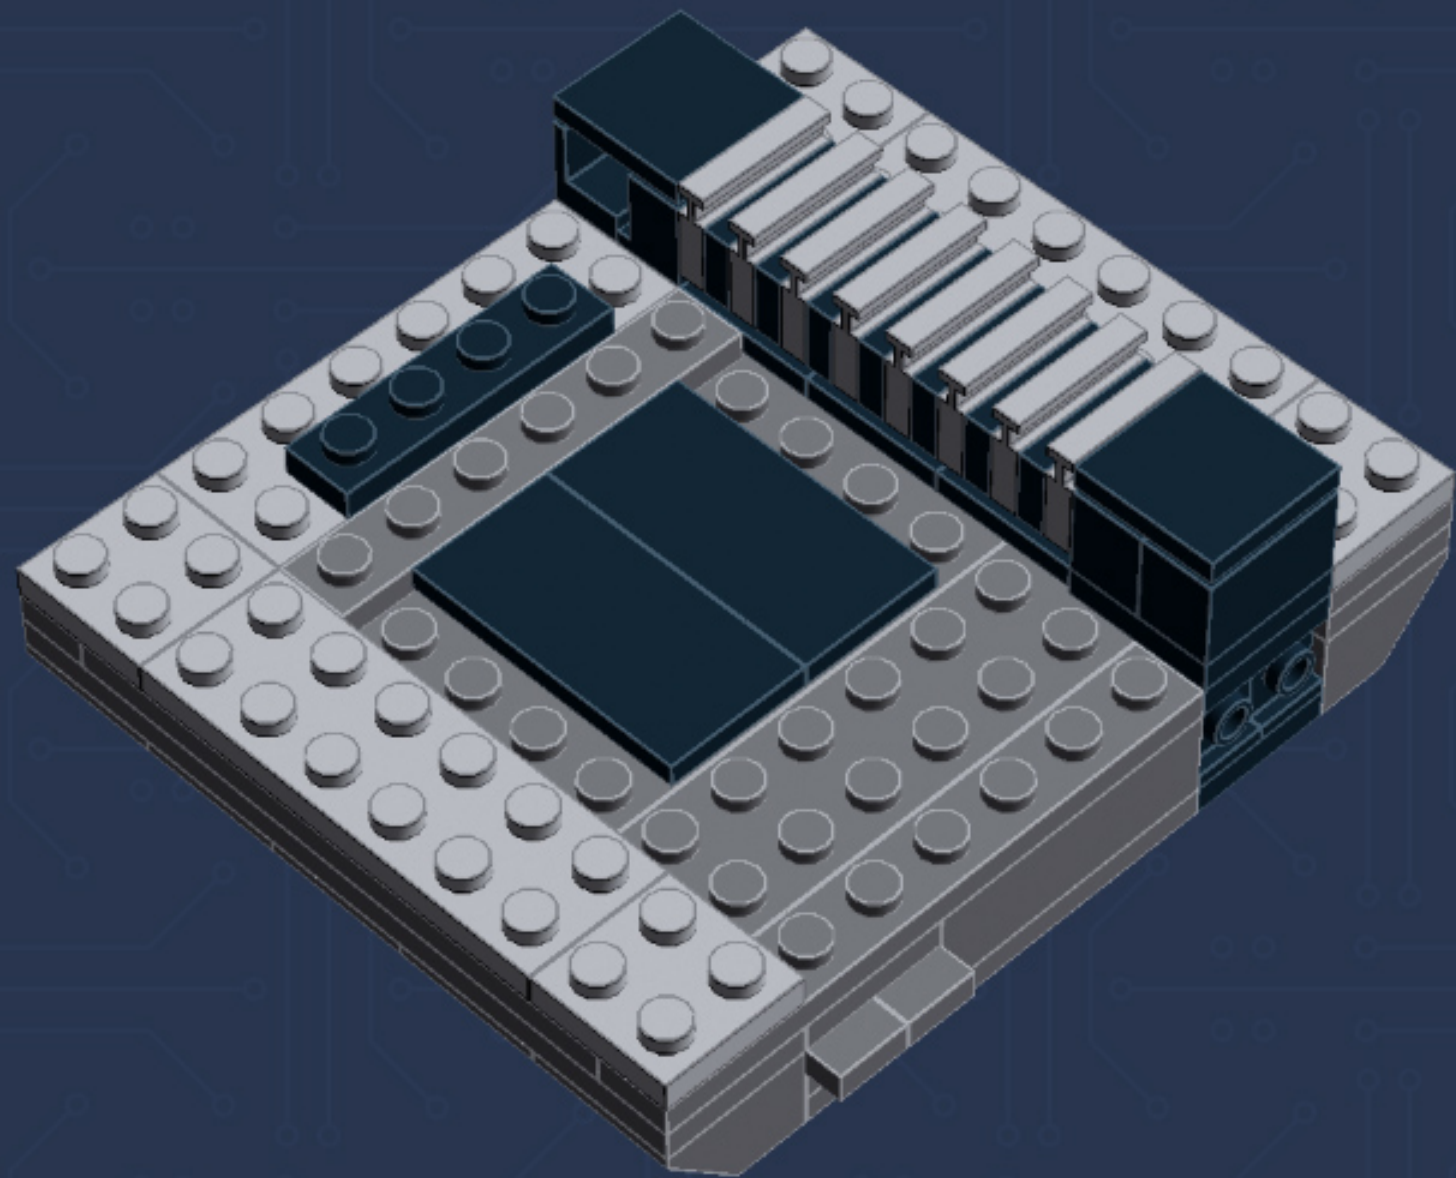

My First Game Console (Sprite Edition)

A LEGO® project by Chris McVeigh
chrismcveigh.com

Element ID	Color	Description	Quantity
407026	Black	Angular Brick 1X1	5
4558954	Black	Brick 1X1 W. 1 Knob	2
300426	Black	Brick 1X2	2
306926	Black	Flat Tile 1X2	2
306826	Black	Flat Tile 2X2	5
4560182	Black	Flat Tile 2X4	3
302326	Black	Plate 1X2	8
371026	Black	Plate 1X4	2
302226	Black	Plate 2X2	4
302126	Black	Plate 2X3	5
4278359	Black	Slide Shoe Round 2X2	4
265326	Black	Sliding Piece 1X4	2
6074033	Black	String 30M W. 2 Knobs	2
368026	Black	Turn Plate 2X2, Lower Part	2
486526	Black	Wall Element 1X2x1	3

	Element ID	Color	Description	Quantity
	4560183	Medium Stone Grey	Flat Tile 2X4	7
	6014617	Medium Stone Grey	Flat Tile 6X6	1
	4211398	Medium Stone Grey	Plate 1X2	1
	4515369	Medium Stone Grey	Plate 1X2 W/Shaft Ø3.2	2
	4211568	Medium Stone Grey	Plate 1X2 With Slide	8
	4211445	Medium Stone Grey	Plate 1X4	2
	4211438	Medium Stone Grey	Plate 1X6	1
	4535738	Medium Stone Grey	Plate 2X1 W/Holder, Vertical	2
	4211397	Medium Stone Grey	Plate 2X2	8
	4211395	Medium Stone Grey	Plate 2X4	1
	4211452	Medium Stone Grey	Plate 2X6	3
	4211837	Medium Stone Grey	Plate 4X4 W. 4 Knobs	1
	4211515	Medium Stone Grey	Wall Element 1X2X1	6
	4619636	Silver Metallic	Radiator Grille 1X2	6
	614101	White	Round Plate 1X1	1