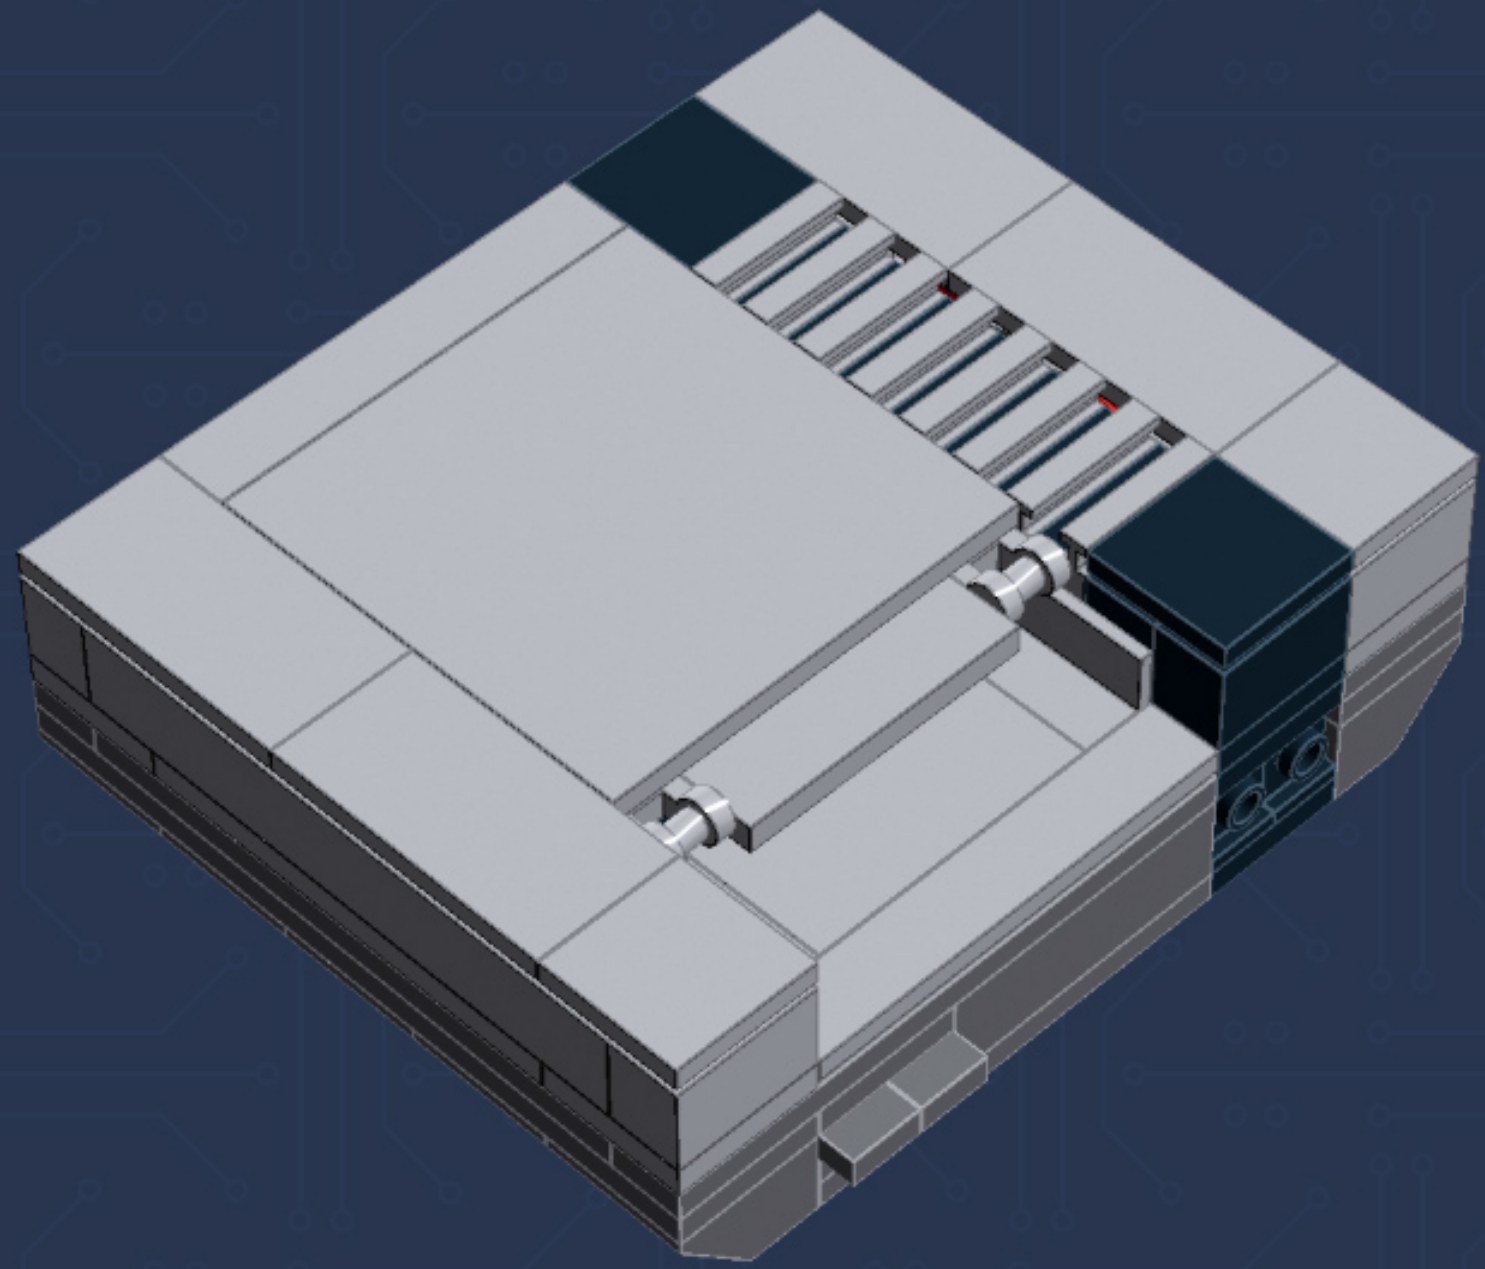

	Element ID	Color	Description	Quantity
	4560183	Medium Stone Grey	Flat Tile 2X4	7
	6014617	Medium Stone Grey	Flat Tile 6X6	1
	4211398	Medium Stone Grey	Plate 1X2	1
	4515369	Medium Stone Grey	Plate 1X2 W/Shaft Ø3.2	2
	4211568	Medium Stone Grey	Plate 1X2 With Slide	8
	4211445	Medium Stone Grey	Plate 1X4	2
	4211438	Medium Stone Grey	Plate 1X6	1
	4535738	Medium Stone Grey	Plate 2X1 W/Holder, Vertical	2
	4211397	Medium Stone Grey	Plate 2X2	8
	4211395	Medium Stone Grey	Plate 2X4	1
	4211452	Medium Stone Grey	Plate 2X6	3
	4211837	Medium Stone Grey	Plate 4X4 W. 4 Knobs	1
	4211515	Medium Stone Grey	Wall Element 1X2X1	6
	4619636	Silver Metallic	Radiator Grille 1X2	6
	614101	White	Round Plate 1X1	1