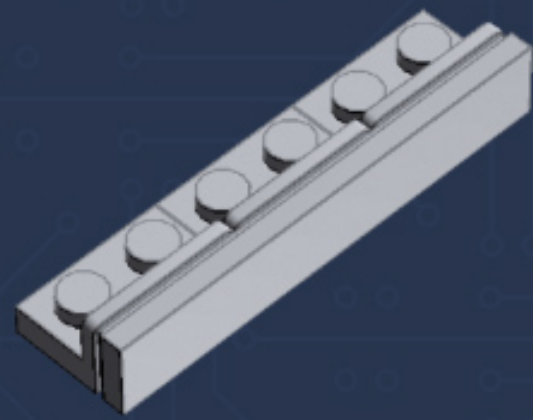

	Element ID	Color	Description	Quantity
	4560183	Medium Stone Grey	Flat Tile 2X4	7
	6014617	Medium Stone Grey	Flat Tile 6X6	1
	4211398	Medium Stone Grey	Plate 1X2	1
	4515369	Medium Stone Grey	Plate 1X2 W/Shaft Ø3.2	2
	4211568	Medium Stone Grey	Plate 1X2 With Slide	8
	4211445	Medium Stone Grey	Plate 1X4	2
	4211438	Medium Stone Grey	Plate 1X6	1
	4535738	Medium Stone Grey	Plate 2X1 W/Holder, Vertical	2
	4211397	Medium Stone Grey	Plate 2X2	8
	4211395	Medium Stone Grey	Plate 2X4	1
	4211452	Medium Stone Grey	Plate 2X6	3
	4211837	Medium Stone Grey	Plate 4X4 W. 4 Knobs	1
	4211515	Medium Stone Grey	Wall Element 1X2X1	6
	4619636	Silver Metallic	Radiator Grille 1X2	6
	614101	White	Round Plate 1X1	1