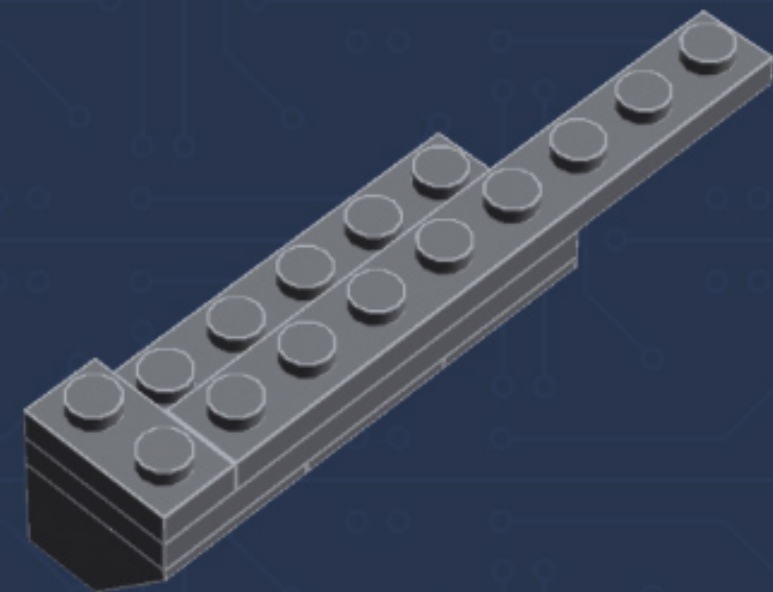

	Element ID	Color	Description	Quantity
	4560183	Medium Stone Grey	Flat Tile 2X4	7
	6014617	Medium Stone Grey	Flat Tile 6X6	1
	4211398	Medium Stone Grey	Plate 1X2	1
	4515369	Medium Stone Grey	Plate 1X2 W/Shaft Ø3.2	2
	4211568	Medium Stone Grey	Plate 1X2 With Slide	8
	4211445	Medium Stone Grey	Plate 1X4	2
	4211438	Medium Stone Grey	Plate 1X6	1
	4535738	Medium Stone Grey	Plate 2X1 W/Holder, Vertical	2
	4211397	Medium Stone Grey	Plate 2X2	8
	4211395	Medium Stone Grey	Plate 2X4	1
	4211452	Medium Stone Grey	Plate 2X6	3
	4211837	Medium Stone Grey	Plate 4X4 W. 4 Knobs	1
	4211515	Medium Stone Grey	Wall Element 1X2X1	6
	4619636	Silver Metallic	Radiator Grille 1X2	6
	614101	White	Round Plate 1X1	1