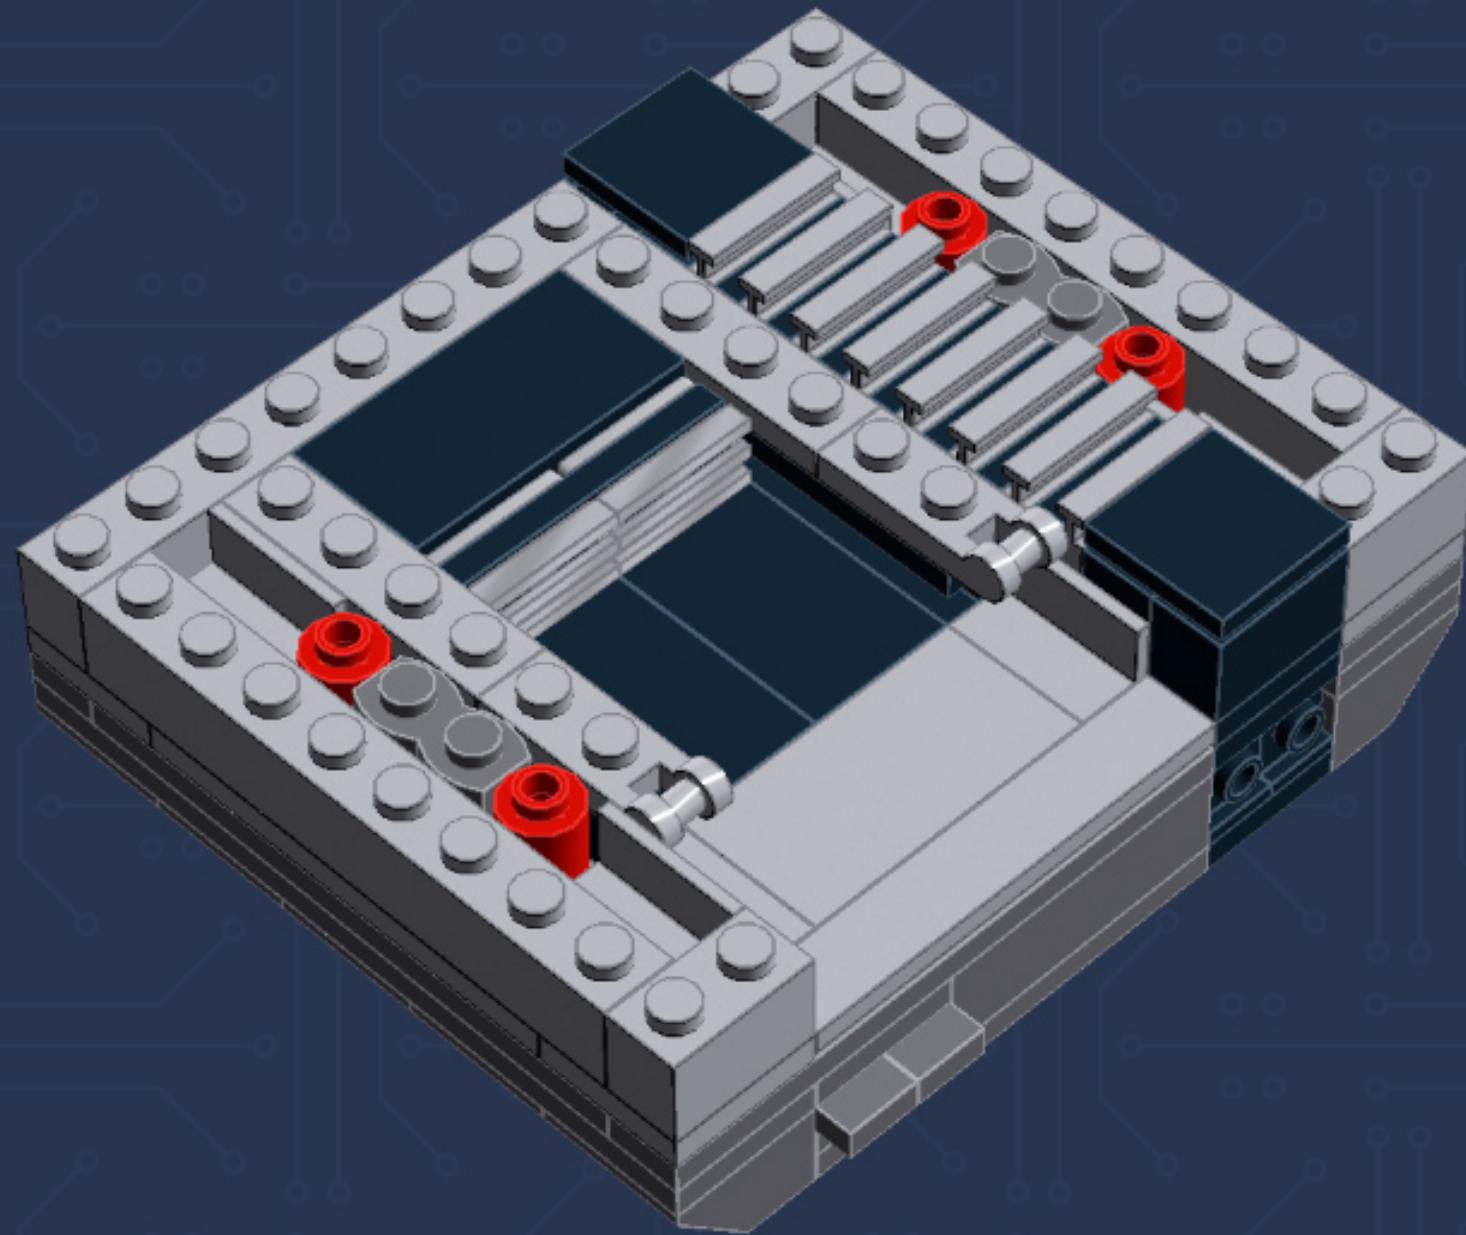

	Element ID	Color	Description	Quantity
	4560183	Medium Stone Grey	Flat Tile 2X4	7
	6014617	Medium Stone Grey	Flat Tile 6X6	1
	4211398	Medium Stone Grey	Plate 1X2	1
	4515369	Medium Stone Grey	Plate 1X2 W/Shaft Ø3.2	2
	4211568	Medium Stone Grey	Plate 1X2 With Slide	8
	4211445	Medium Stone Grey	Plate 1X4	2
	4211438	Medium Stone Grey	Plate 1X6	1
	4535738	Medium Stone Grey	Plate 2X1 W/Holder, Vertical	2
	4211397	Medium Stone Grey	Plate 2X2	8
	4211395	Medium Stone Grey	Plate 2X4	1
	4211452	Medium Stone Grey	Plate 2X6	3
	4211837	Medium Stone Grey	Plate 4X4 W. 4 Knobs	1
	4211515	Medium Stone Grey	Wall Element 1X2X1	6
	4619636	Silver Metallic	Radiator Grille 1X2	6
	614101	White	Round Plate 1X1	1