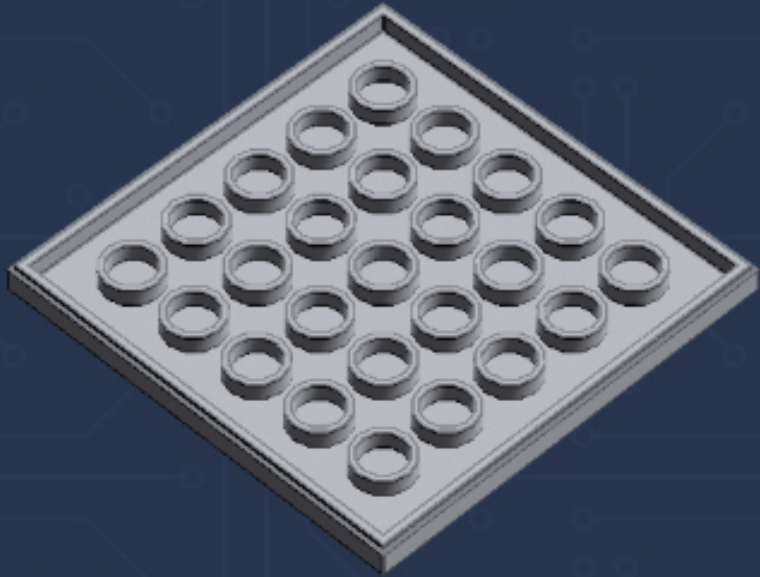

Element ID	Color	Description	Quantity
4560179	Bright Red	Flat Tile 2X4	3
371021	Bright Red	Plate 1X4	1
306221	Bright Red	Round Brick 1X1	8
614121	Bright Red	Round Plate 1X1	9
4560181	Bright Yellow	Flat Tile 2X4	1
614124	Bright Yellow	Round Plate 1X1	1
4558955	Dark Stone Grey	Brick 1X1 W. 1 Knob	3
4211085	Dark Stone Grey	Brick 2X4	1
4210875	Dark Stone Grey	Brick 2X6	1
4210635	Dark Stone Grey	Corner Plate 1X2x2	6
4211053	Dark Stone Grey	Flat Tile 1X4	2
4560184	Dark Stone Grey	Flat Tile 2X4	2
4211095	Dark Stone Grey	Palisade Brick 1X2	2
4211063	Dark Stone Grey	Plate 1X2	1
4211119	Dark Stone Grey	Plate 1X2 W. 1 Knob	4

Element ID	Color	Description	Quantity
4543086	Dark Stone Grey	Plate 1X2 With Slide	8
4211056	Dark Stone Grey	Plate 1X6	3
4210998	Dark Stone Grey	Plate 1X8	3
4210678	Dark Stone Grey	Plate 2X10	2
4211094	Dark Stone Grey	Plate 2X2	4
4211043	Dark Stone Grey	Plate 2X3	2
4211002	Dark Stone Grey	Plate 2X6	4
4211114	Dark Stone Grey	Plate 6X10	2
4210631	Dark Stone Grey	Radiator Grille 1X2	4
4211000	Dark Stone Grey	Roof Tile 2X2/45 Inv.	9
6004990	Medium Stone Grey	Angular Plate 1.5 Bot. 1X2 1/2	14
4211388	Medium Stone Grey	Brick 1X2	3
4211392	Medium Stone Grey	Brick 1X8	3
4211549	Medium Stone Grey	Flat Tile 1X6	8
4211413	Medium Stone Grey	Flat Tile 2X2	2

	Element ID	Color	Description	Quantity
	4560183	Medium Stone Grey	Flat Tile 2X4	7
	6014617	Medium Stone Grey	Flat Tile 6X6	1
	4211398	Medium Stone Grey	Plate 1X2	1
	4515369	Medium Stone Grey	Plate 1X2 W/Shaft Ø3.2	2
	4211568	Medium Stone Grey	Plate 1X2 With Slide	8
	4211445	Medium Stone Grey	Plate 1X4	2
	4211438	Medium Stone Grey	Plate 1X6	1
	4535738	Medium Stone Grey	Plate 2X1 W/Holder, Vertical	2
	4211397	Medium Stone Grey	Plate 2X2	8
	4211395	Medium Stone Grey	Plate 2X4	1
	4211452	Medium Stone Grey	Plate 2X6	3
	4211837	Medium Stone Grey	Plate 4X4 W. 4 Knobs	1
	4211515	Medium Stone Grey	Wall Element 1X2X1	6
	4619636	Silver Metallic	Radiator Grille 1X2	6
	614101	White	Round Plate 1X1	1