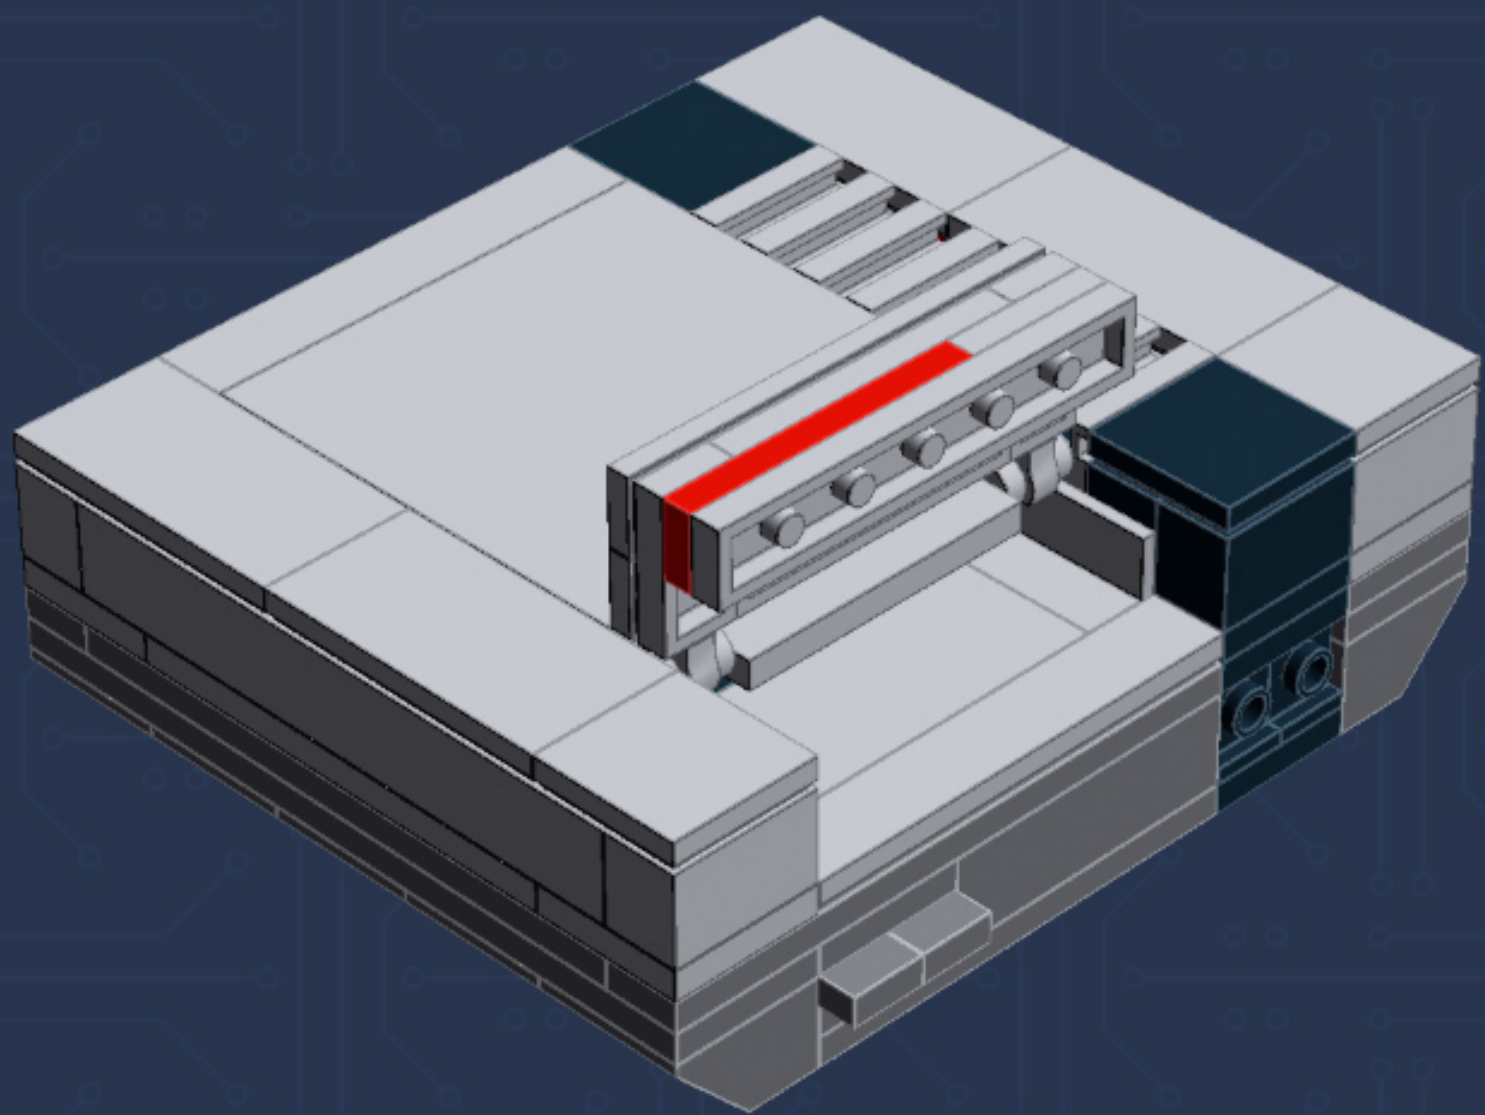

	Element ID	Color	Description	Quantity
	4560183	Medium Stone Grey	Flat Tile 2X4	7
	6014617	Medium Stone Grey	Flat Tile 6X6	1
	4211398	Medium Stone Grey	Plate 1X2	1
	4515369	Medium Stone Grey	Plate 1X2 W/Shaft Ø3.2	2
	4211568	Medium Stone Grey	Plate 1X2 With Slide	8
	4211445	Medium Stone Grey	Plate 1X4	2
	4211438	Medium Stone Grey	Plate 1X6	1
	4535738	Medium Stone Grey	Plate 2X1 W/Holder, Vertical	2
	4211397	Medium Stone Grey	Plate 2X2	8
	4211395	Medium Stone Grey	Plate 2X4	1
	4211452	Medium Stone Grey	Plate 2X6	3
	4211837	Medium Stone Grey	Plate 4X4 W. 4 Knobs	1
	4211515	Medium Stone Grey	Wall Element 1X2X1	6
	4619636	Silver Metallic	Radiator Grille 1X2	6
	614101	White	Round Plate 1X1	1