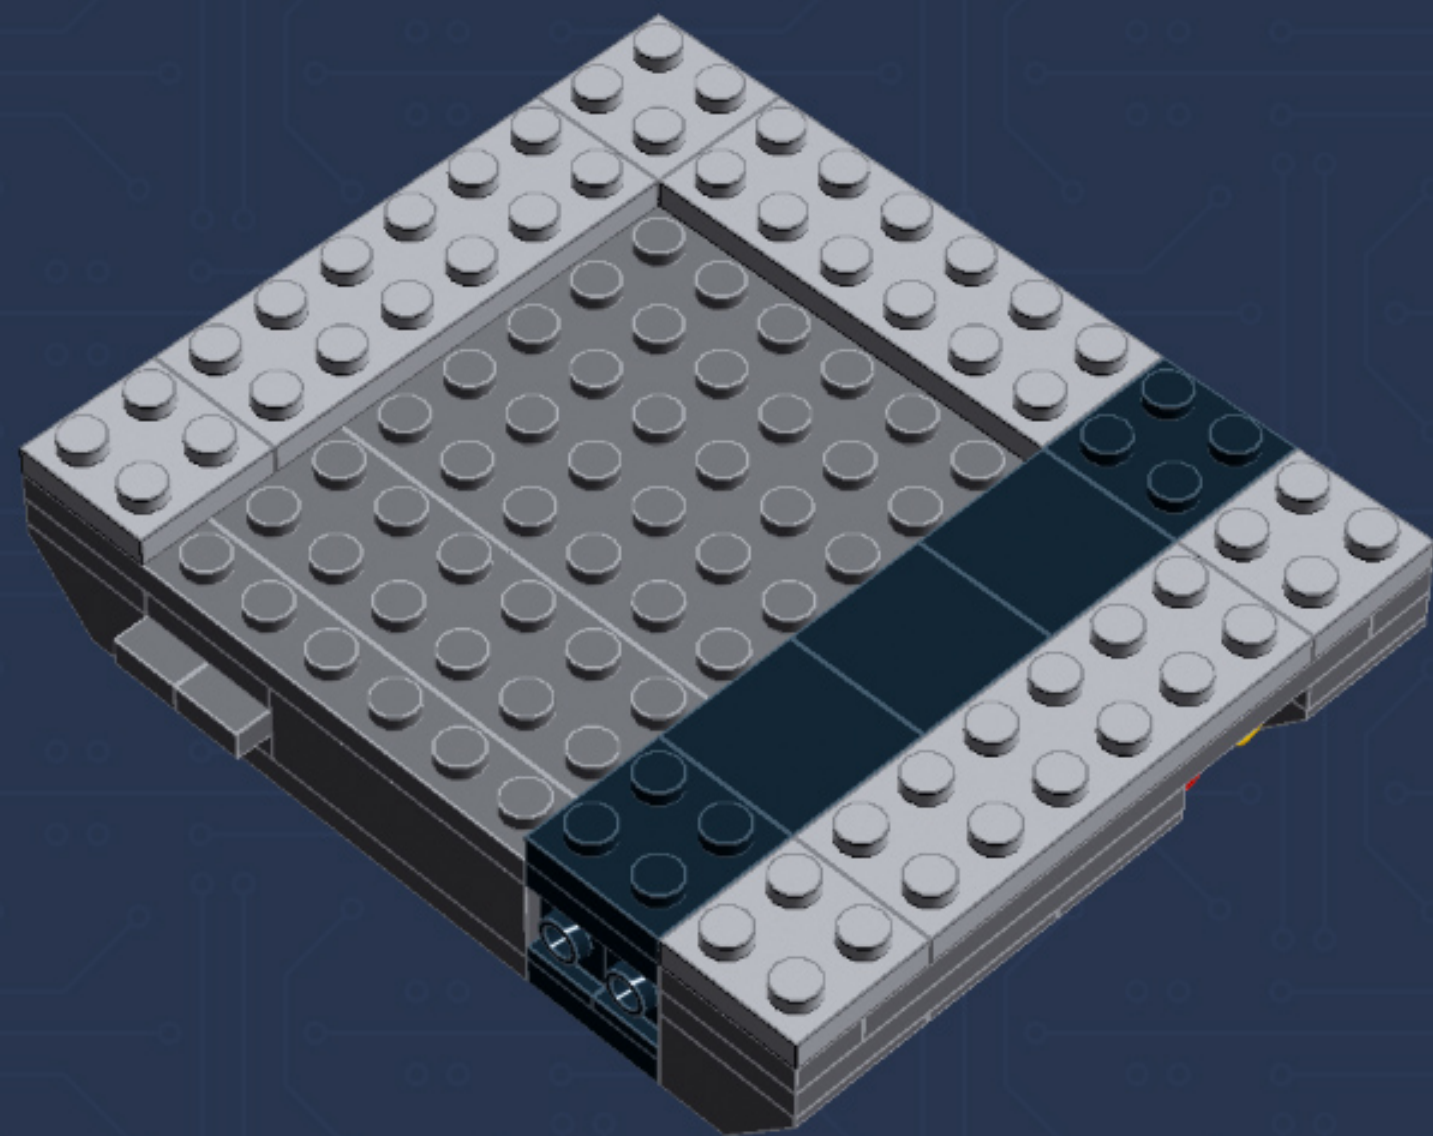

	Element ID	Color	Description	Quantity
	4560183	Medium Stone Grey	Flat Tile 2X4	7
	6014617	Medium Stone Grey	Flat Tile 6X6	1
	4211398	Medium Stone Grey	Plate 1X2	1
	4515369	Medium Stone Grey	Plate 1X2 W/Shaft Ø3.2	2
	4211568	Medium Stone Grey	Plate 1X2 With Slide	8
	4211445	Medium Stone Grey	Plate 1X4	2
	4211438	Medium Stone Grey	Plate 1X6	1
	4535738	Medium Stone Grey	Plate 2X1 W/Holder, Vertical	2
	4211397	Medium Stone Grey	Plate 2X2	8
	4211395	Medium Stone Grey	Plate 2X4	1
	4211452	Medium Stone Grey	Plate 2X6	3
	4211837	Medium Stone Grey	Plate 4X4 W. 4 Knobs	1
	4211515	Medium Stone Grey	Wall Element 1X2X1	6
	4619636	Silver Metallic	Radiator Grille 1X2	6
	614101	White	Round Plate 1X1	1