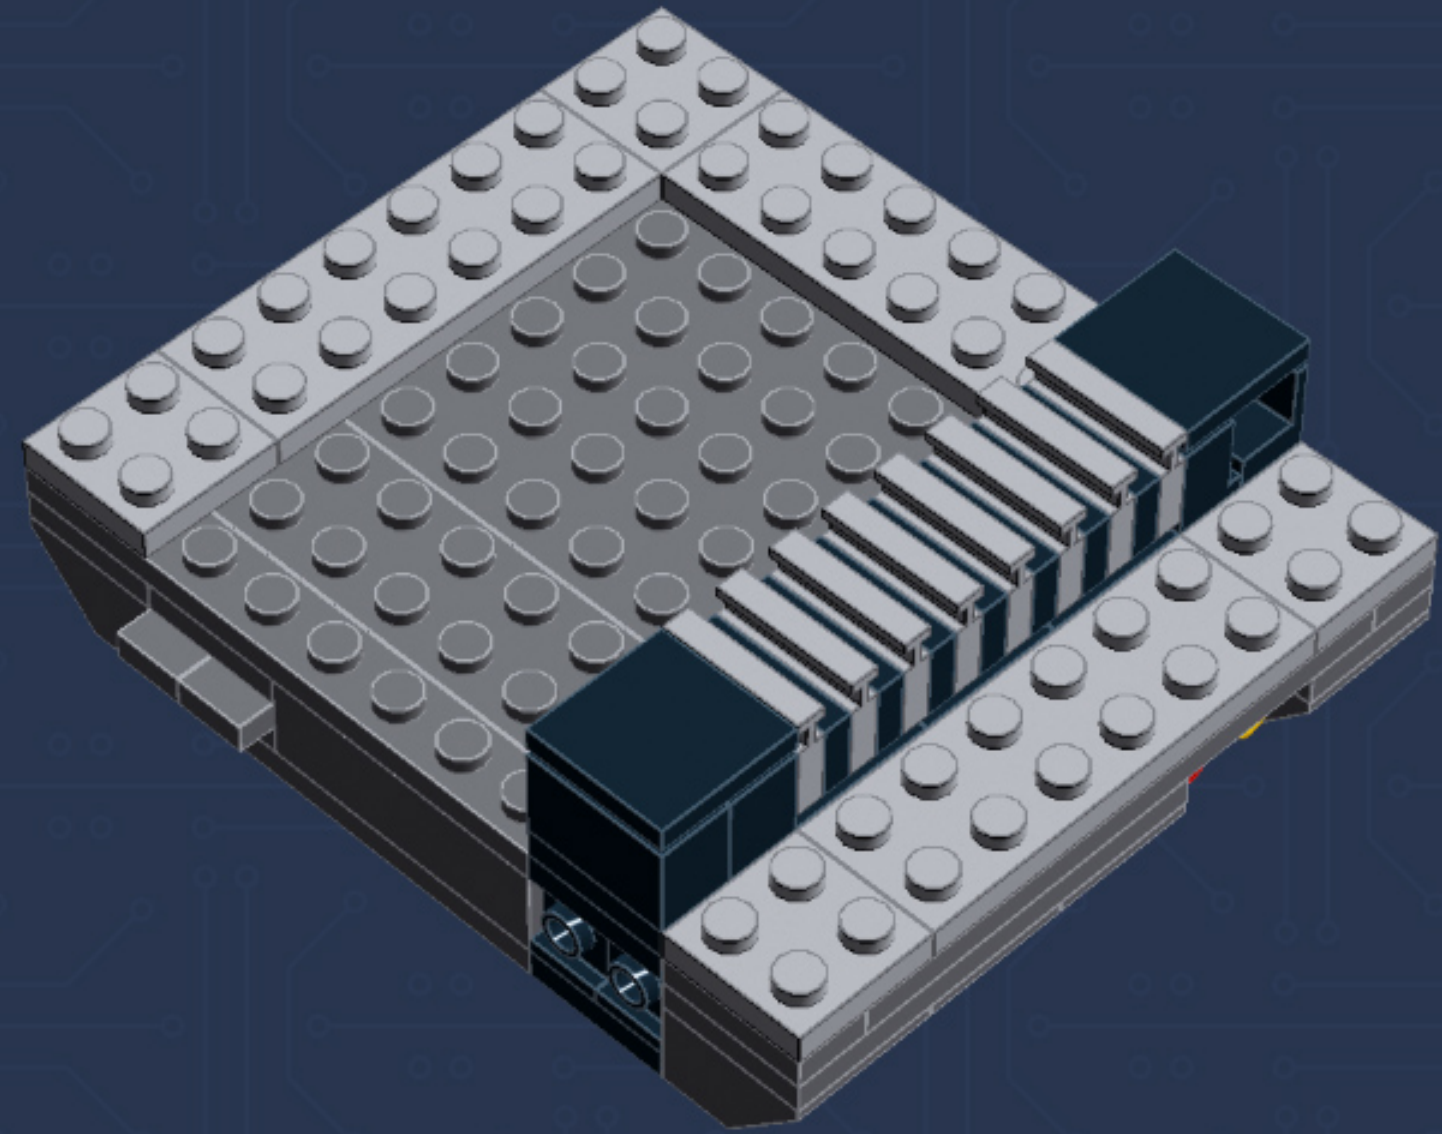

	Element ID	Color	Description	Quantity
	4560183	Medium Stone Grey	Flat Tile 2X4	7
	6014617	Medium Stone Grey	Flat Tile 6X6	1
	4211398	Medium Stone Grey	Plate 1X2	1
	4515369	Medium Stone Grey	Plate 1X2 W/Shaft Ø3.2	2
	4211568	Medium Stone Grey	Plate 1X2 With Slide	8
	4211445	Medium Stone Grey	Plate 1X4	2
	4211438	Medium Stone Grey	Plate 1X6	1
	4535738	Medium Stone Grey	Plate 2X1 W/Holder, Vertical	2
	4211397	Medium Stone Grey	Plate 2X2	8
	4211395	Medium Stone Grey	Plate 2X4	1
	4211452	Medium Stone Grey	Plate 2X6	3
	4211837	Medium Stone Grey	Plate 4X4 W. 4 Knobs	1
	4211515	Medium Stone Grey	Wall Element 1X2X1	6
	4619636	Silver Metallic	Radiator Grille 1X2	6
	614101	White	Round Plate 1X1	1