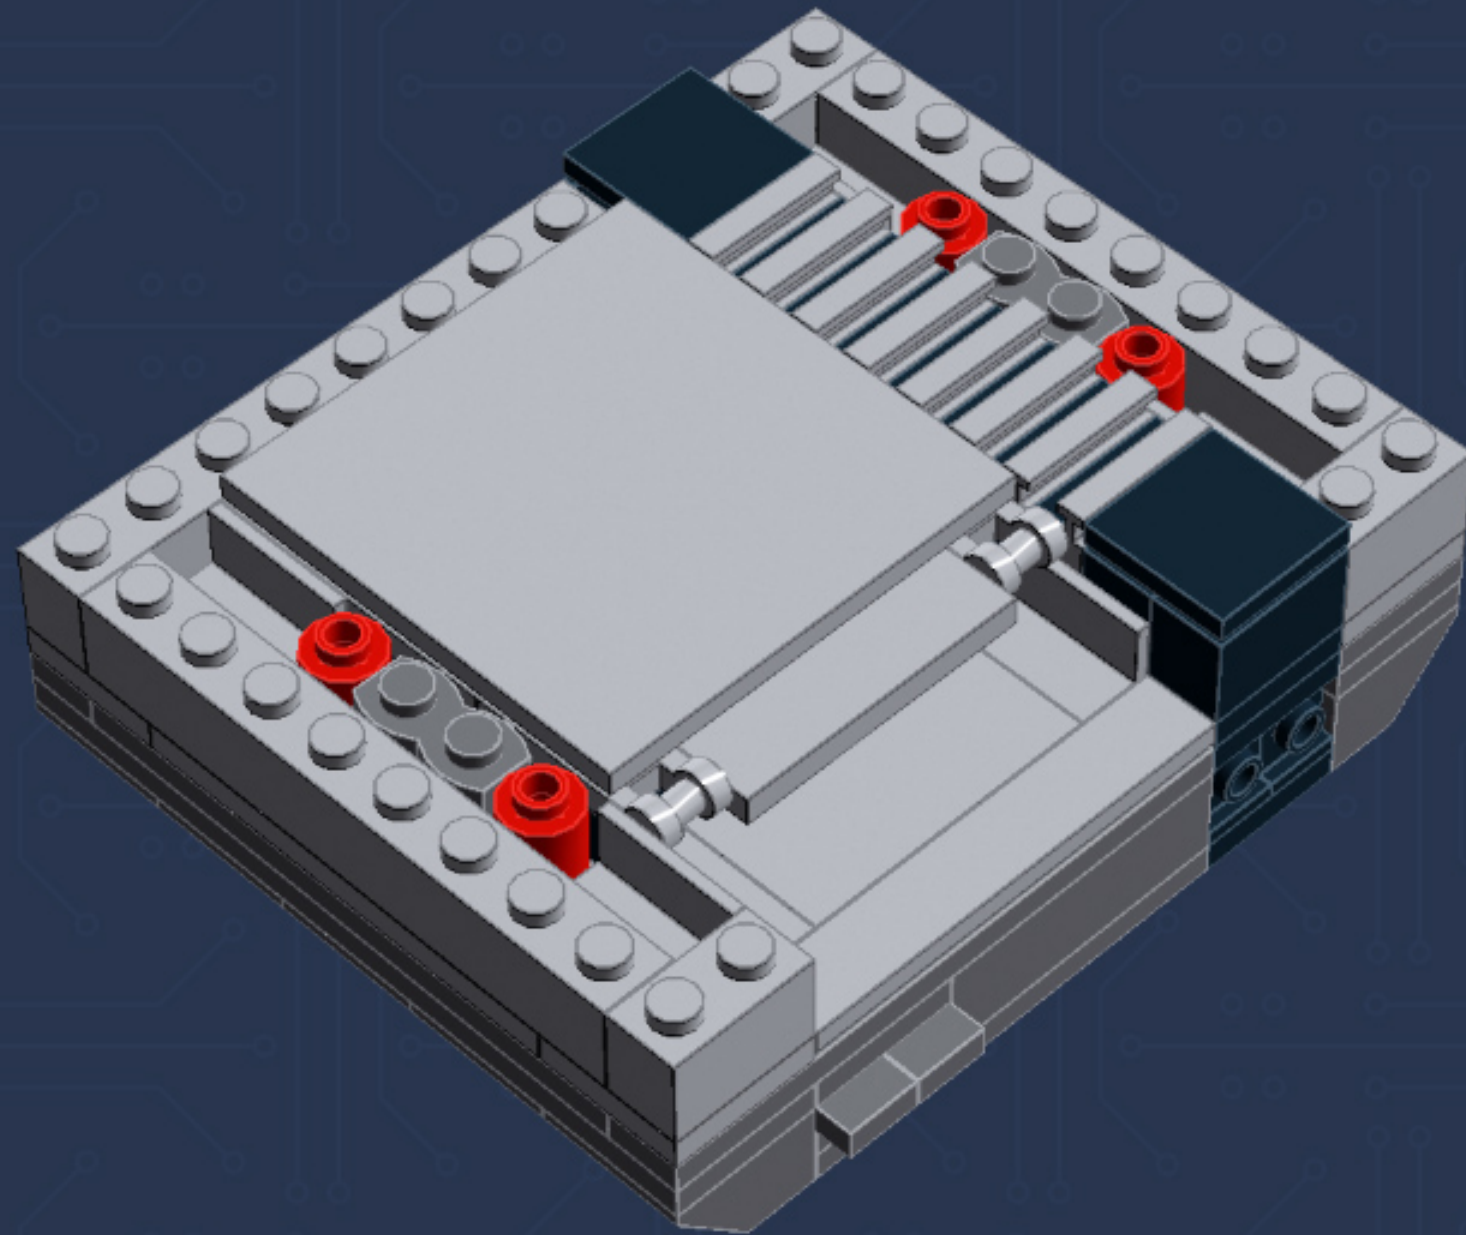

	Element ID	Color	Description	Quantity
	4560183	Medium Stone Grey	Flat Tile 2X4	7
	6014617	Medium Stone Grey	Flat Tile 6X6	1
	4211398	Medium Stone Grey	Plate 1X2	1
	4515369	Medium Stone Grey	Plate 1X2 W/Shaft Ø3.2	2
	4211568	Medium Stone Grey	Plate 1X2 With Slide	8
	4211445	Medium Stone Grey	Plate 1X4	2
	4211438	Medium Stone Grey	Plate 1X6	1
	4535738	Medium Stone Grey	Plate 2X1 W/Holder, Vertical	2
	4211397	Medium Stone Grey	Plate 2X2	8
	4211395	Medium Stone Grey	Plate 2X4	1
	4211452	Medium Stone Grey	Plate 2X6	3
	4211837	Medium Stone Grey	Plate 4X4 W. 4 Knobs	1
	4211515	Medium Stone Grey	Wall Element 1X2X1	6
	4619636	Silver Metallic	Radiator Grille 1X2	6
	614101	White	Round Plate 1X1	1