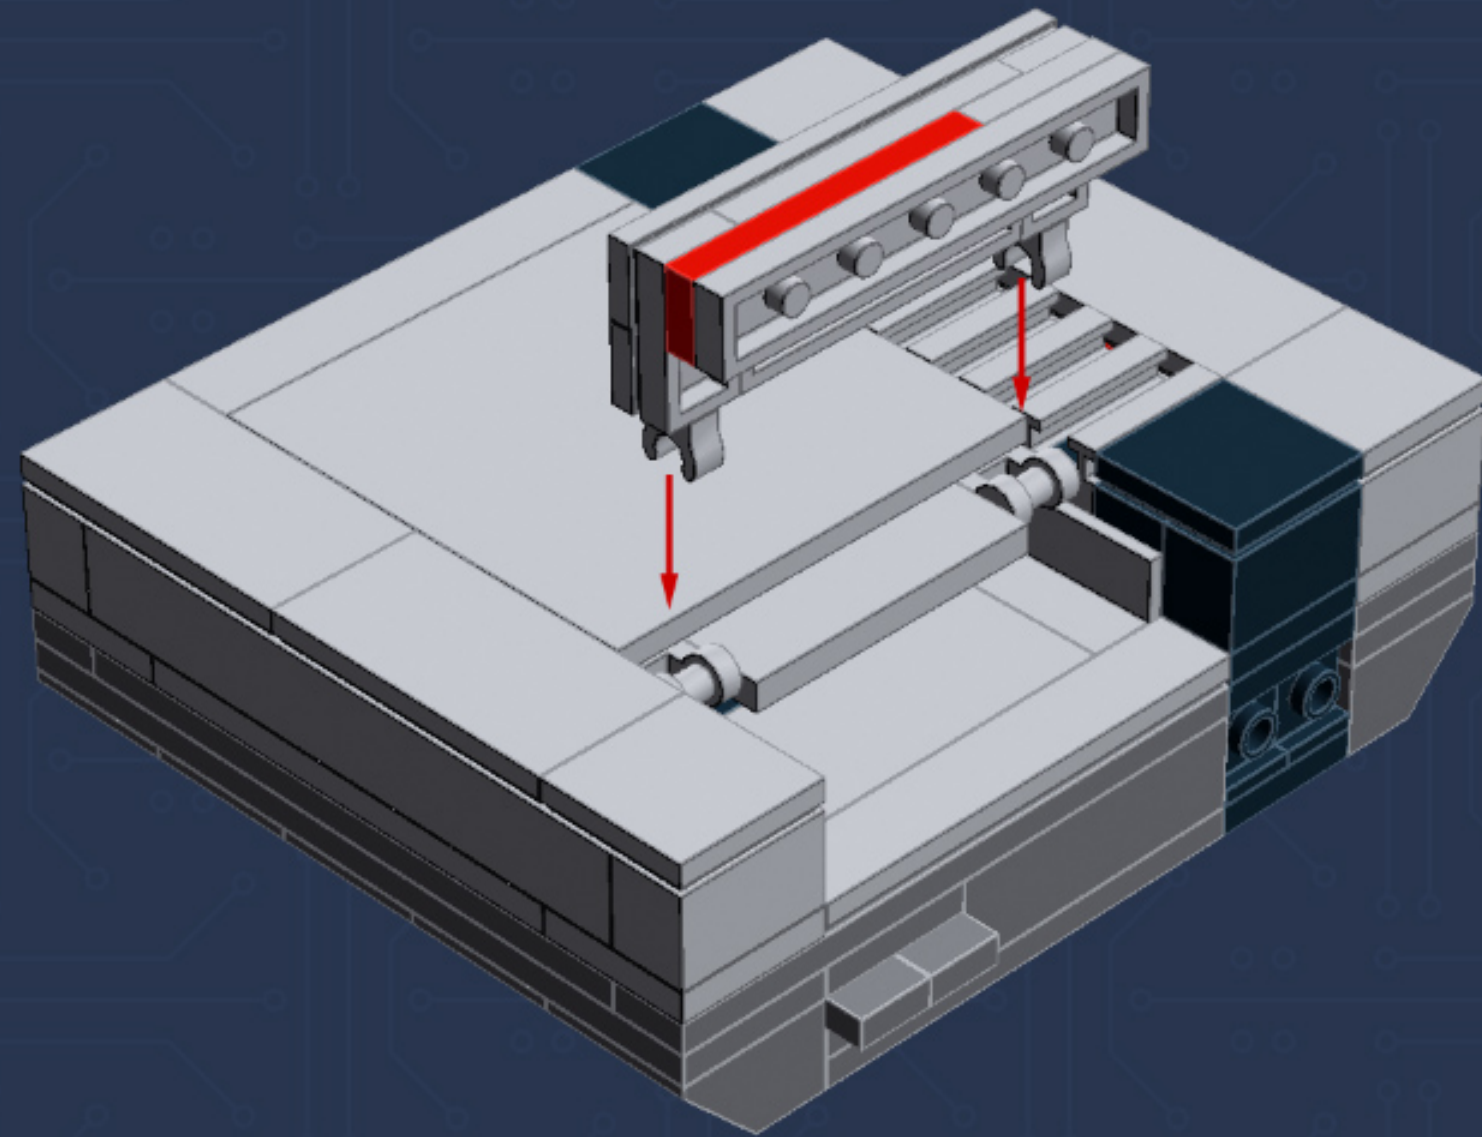

	Element ID	Color	Description	Quantity
	4560183	Medium Stone Grey	Flat Tile 2X4	7
	6014617	Medium Stone Grey	Flat Tile 6X6	1
	4211398	Medium Stone Grey	Plate 1X2	1
	4515369	Medium Stone Grey	Plate 1X2 W/Shaft Ø3.2	2
	4211568	Medium Stone Grey	Plate 1X2 With Slide	8
	4211445	Medium Stone Grey	Plate 1X4	2
	4211438	Medium Stone Grey	Plate 1X6	1
	4535738	Medium Stone Grey	Plate 2X1 W/Holder, Vertical	2
	4211397	Medium Stone Grey	Plate 2X2	8
	4211395	Medium Stone Grey	Plate 2X4	1
	4211452	Medium Stone Grey	Plate 2X6	3
	4211837	Medium Stone Grey	Plate 4X4 W. 4 Knobs	1
	4211515	Medium Stone Grey	Wall Element 1X2X1	6
	4619636	Silver Metallic	Radiator Grille 1X2	6
	614101	White	Round Plate 1X1	1