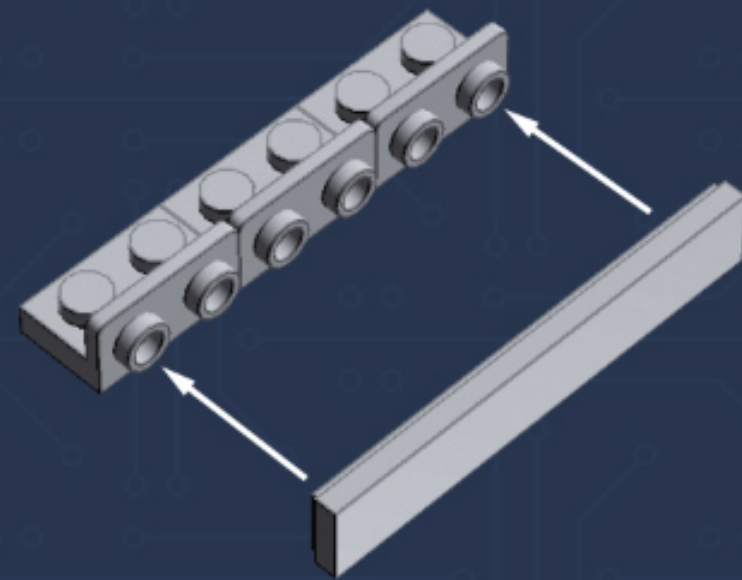

	Element ID	Color	Description	Quantity
	4560183	Medium Stone Grey	Flat Tile 2X4	7
	6014617	Medium Stone Grey	Flat Tile 6X6	1
	4211398	Medium Stone Grey	Plate 1X2	1
	4515369	Medium Stone Grey	Plate 1X2 W/Shaft Ø3.2	2
	4211568	Medium Stone Grey	Plate 1X2 With Slide	8
	4211445	Medium Stone Grey	Plate 1X4	2
	4211438	Medium Stone Grey	Plate 1X6	1
	4535738	Medium Stone Grey	Plate 2X1 W/Holder, Vertical	2
	4211397	Medium Stone Grey	Plate 2X2	8
	4211395	Medium Stone Grey	Plate 2X4	1
	4211452	Medium Stone Grey	Plate 2X6	3
	4211837	Medium Stone Grey	Plate 4X4 W. 4 Knobs	1
	4211515	Medium Stone Grey	Wall Element 1X2X1	6
	4619636	Silver Metallic	Radiator Grille 1X2	6
	614101	White	Round Plate 1X1	1