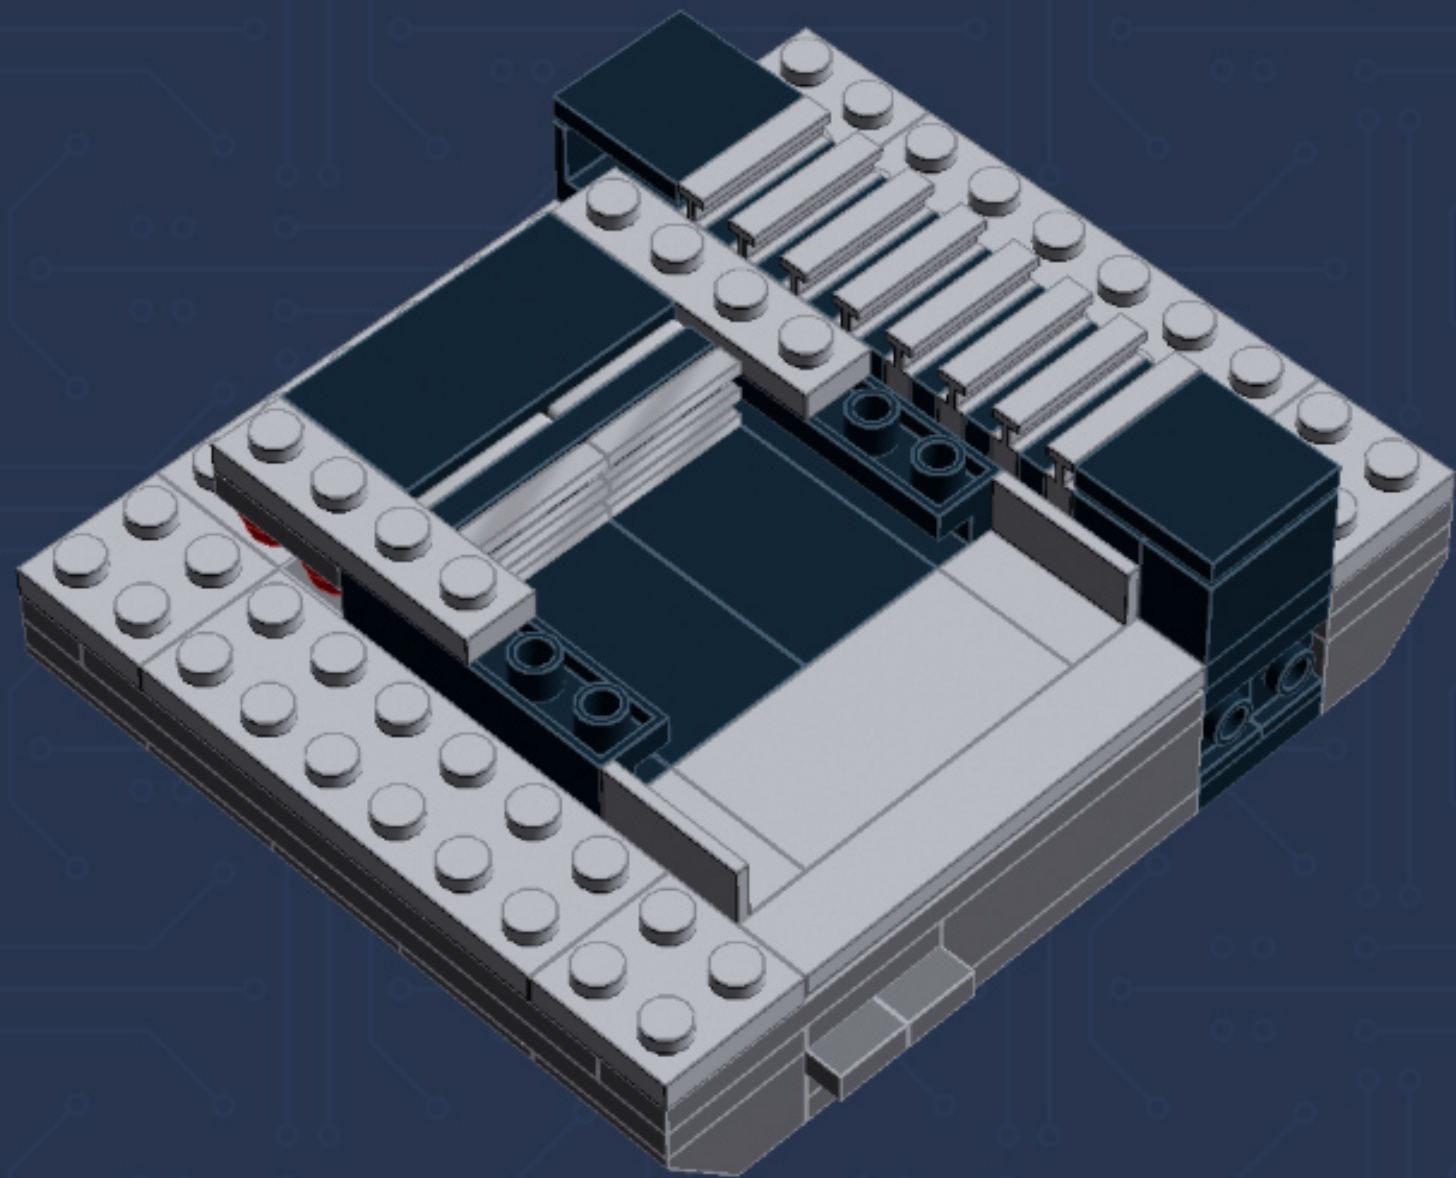

	Element ID	Color	Description	Quantity
	4560183	Medium Stone Grey	Flat Tile 2X4	7
	6014617	Medium Stone Grey	Flat Tile 6X6	1
	4211398	Medium Stone Grey	Plate 1X2	1
	4515369	Medium Stone Grey	Plate 1X2 W/Shaft Ø3.2	2
	4211568	Medium Stone Grey	Plate 1X2 With Slide	8
	4211445	Medium Stone Grey	Plate 1X4	2
	4211438	Medium Stone Grey	Plate 1X6	1
	4535738	Medium Stone Grey	Plate 2X1 W/Holder, Vertical	2
	4211397	Medium Stone Grey	Plate 2X2	8
	4211395	Medium Stone Grey	Plate 2X4	1
	4211452	Medium Stone Grey	Plate 2X6	3
	4211837	Medium Stone Grey	Plate 4X4 W. 4 Knobs	1
	4211515	Medium Stone Grey	Wall Element 1X2X1	6
	4619636	Silver Metallic	Radiator Grille 1X2	6
	614101	White	Round Plate 1X1	1