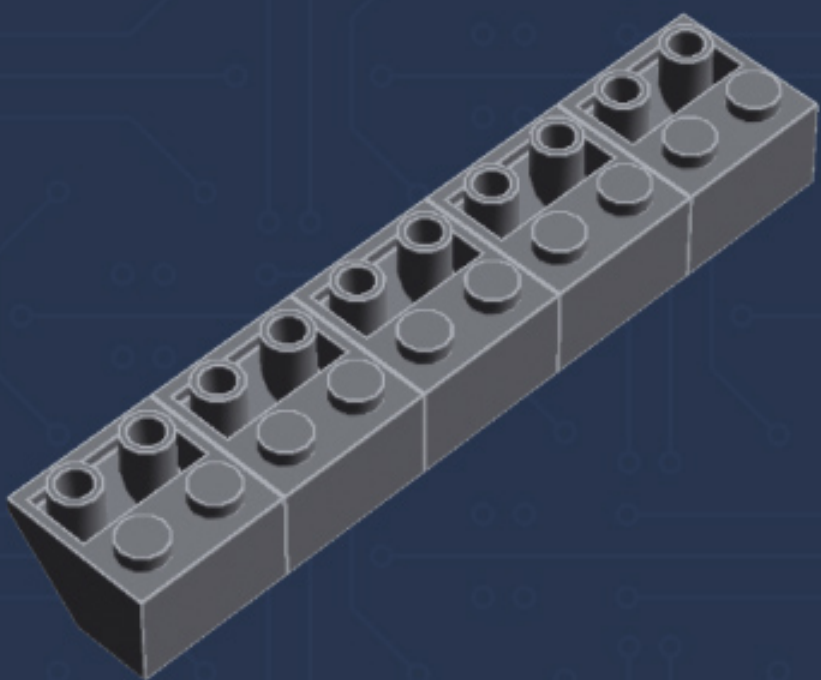

	Element ID	Color	Description	Quantity
	4560183	Medium Stone Grey	Flat Tile 2X4	7
	6014617	Medium Stone Grey	Flat Tile 6X6	1
	4211398	Medium Stone Grey	Plate 1X2	1
	4515369	Medium Stone Grey	Plate 1X2 W/Shaft Ø3.2	2
	4211568	Medium Stone Grey	Plate 1X2 With Slide	8
	4211445	Medium Stone Grey	Plate 1X4	2
	4211438	Medium Stone Grey	Plate 1X6	1
	4535738	Medium Stone Grey	Plate 2X1 W/Holder, Vertical	2
	4211397	Medium Stone Grey	Plate 2X2	8
	4211395	Medium Stone Grey	Plate 2X4	1
	4211452	Medium Stone Grey	Plate 2X6	3
	4211837	Medium Stone Grey	Plate 4X4 W. 4 Knobs	1
	4211515	Medium Stone Grey	Wall Element 1X2X1	6
	4619636	Silver Metallic	Radiator Grille 1X2	6
	614101	White	Round Plate 1X1	1