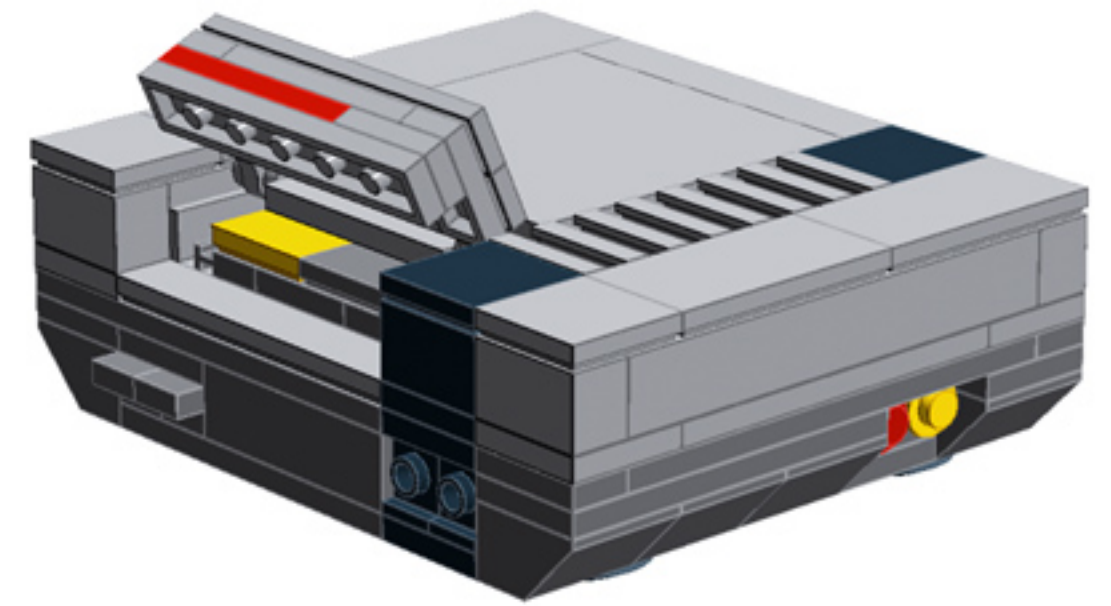

My First Game Console (Sprite Edition)

A LEGO® project by Chris McVeigh
chrismcveigh.com

Element ID	Color	Description	Quantity
407026	Black	Angular Brick 1X1	5
4558954	Black	Brick 1X1 W. 1 Knob	2
300426	Black	Brick 1X2	2
306926	Black	Flat Tile 1X2	2
306826	Black	Flat Tile 2X2	5
4560182	Black	Flat Tile 2X4	3
302326	Black	Plate 1X2	8
371026	Black	Plate 1X4	2
302226	Black	Plate 2X2	4
302126	Black	Plate 2X3	5
4278359	Black	Slide Shoe Round 2X2	4
265326	Black	Sliding Piece 1X4	2
6074033	Black	String 30M W. 2 Knobs	2
368026	Black	Turn Plate 2X2, Lower Part	2
486526	Black	Wall Element 1X2x1	3

Element ID	Color	Description	Quantity
4560179	Bright Red	Flat Tile 2X4	3
371021	Bright Red	Plate 1X4	1
306221	Bright Red	Round Brick 1X1	8
614121	Bright Red	Round Plate 1X1	9
4560181	Bright Yellow	Flat Tile 2X4	1
614124	Bright Yellow	Round Plate 1X1	1
4558955	Dark Stone Grey	Brick 1X1 W. 1 Knob	3
4211085	Dark Stone Grey	Brick 2X4	1
4210875	Dark Stone Grey	Brick 2X6	1
4210635	Dark Stone Grey	Corner Plate 1X2x2	6
4211053	Dark Stone Grey	Flat Tile 1X4	2
4560184	Dark Stone Grey	Flat Tile 2X4	2
4211095	Dark Stone Grey	Palisade Brick 1X2	2
4211063	Dark Stone Grey	Plate 1X2	1
4211119	Dark Stone Grey	Plate 1X2 W. 1 Knob	4