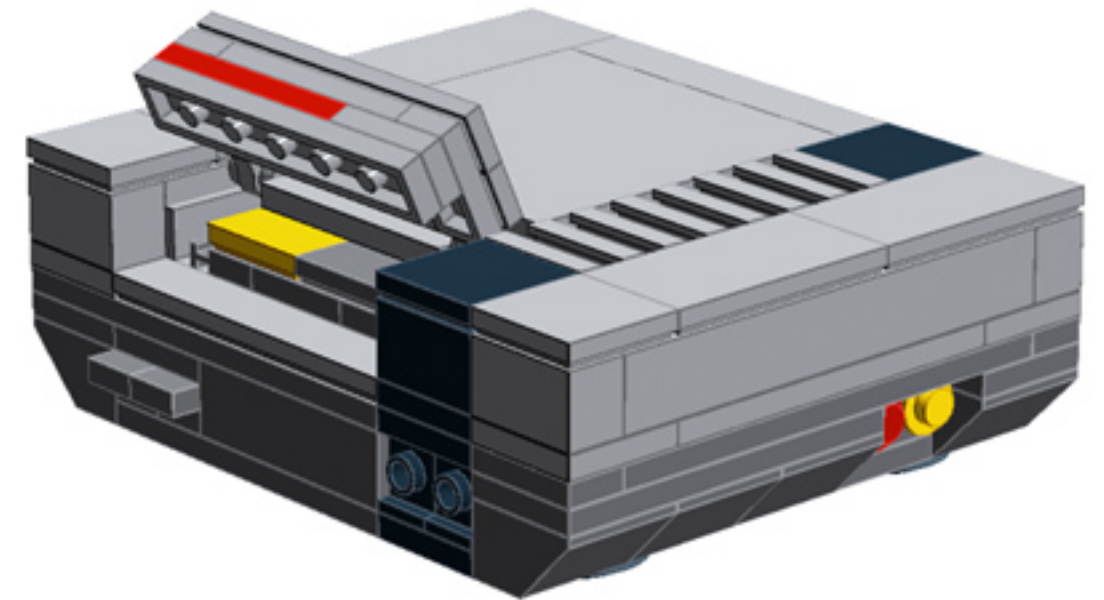

Element ID	Color	Description	Quantity
	4560183	Medium Stone Grey	Flat Tile 2X4	7
	6014617	Medium Stone Grey	Flat Tile 6X6	1
	4211398	Medium Stone Grey	Plate 1X2	1
	4515369	Medium Stone Grey	Plate 1X2 W/Shaft Ø3.2	2
	4211568	Medium Stone Grey	Plate 1X2 With Slide	8
	4211445	Medium Stone Grey	Plate 1X4	2
	4211438	Medium Stone Grey	Plate 1X6	1
	4535738	Medium Stone Grey	Plate 2X1 W/Holder, Vertical	2
	4211397	Medium Stone Grey	Plate 2X2	8
	4211395	Medium Stone Grey	Plate 2X4	1
	4211452	Medium Stone Grey	Plate 2X6	3
	4211837	Medium Stone Grey	Plate 4X4 W. 4 Knobs	1
	4211515	Medium Stone Grey	Wall Element 1X2X1	6
	4619636	Silver Metallic	Radiator Grille 1X2	6
	614101	White	Round Plate 1X1	1