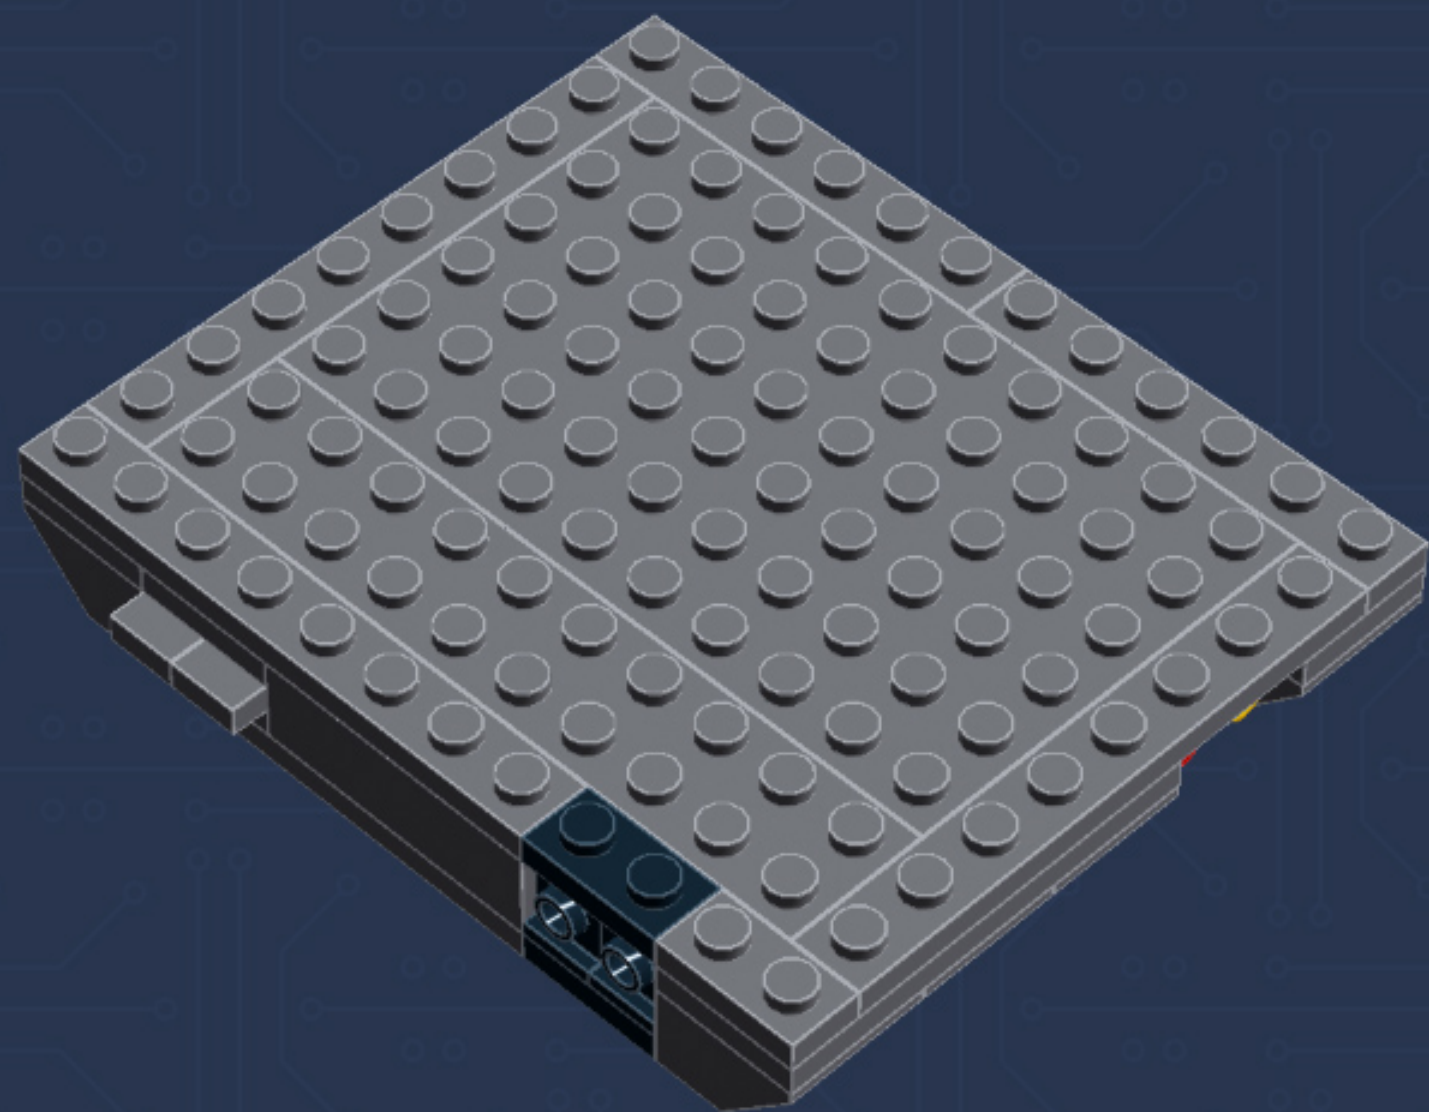

	Element ID	Color	Description	Quantity
	4560183	Medium Stone Grey	Flat Tile 2X4	7
	6014617	Medium Stone Grey	Flat Tile 6X6	1
	4211398	Medium Stone Grey	Plate 1X2	1
	4515369	Medium Stone Grey	Plate 1X2 W/Shaft Ø3.2	2
	4211568	Medium Stone Grey	Plate 1X2 With Slide	8
	4211445	Medium Stone Grey	Plate 1X4	2
	4211438	Medium Stone Grey	Plate 1X6	1
	4535738	Medium Stone Grey	Plate 2X1 W/Holder, Vertical	2
	4211397	Medium Stone Grey	Plate 2X2	8
	4211395	Medium Stone Grey	Plate 2X4	1
	4211452	Medium Stone Grey	Plate 2X6	3
	4211837	Medium Stone Grey	Plate 4X4 W. 4 Knobs	1
	4211515	Medium Stone Grey	Wall Element 1X2X1	6
	4619636	Silver Metallic	Radiator Grille 1X2	6
	614101	White	Round Plate 1X1	1