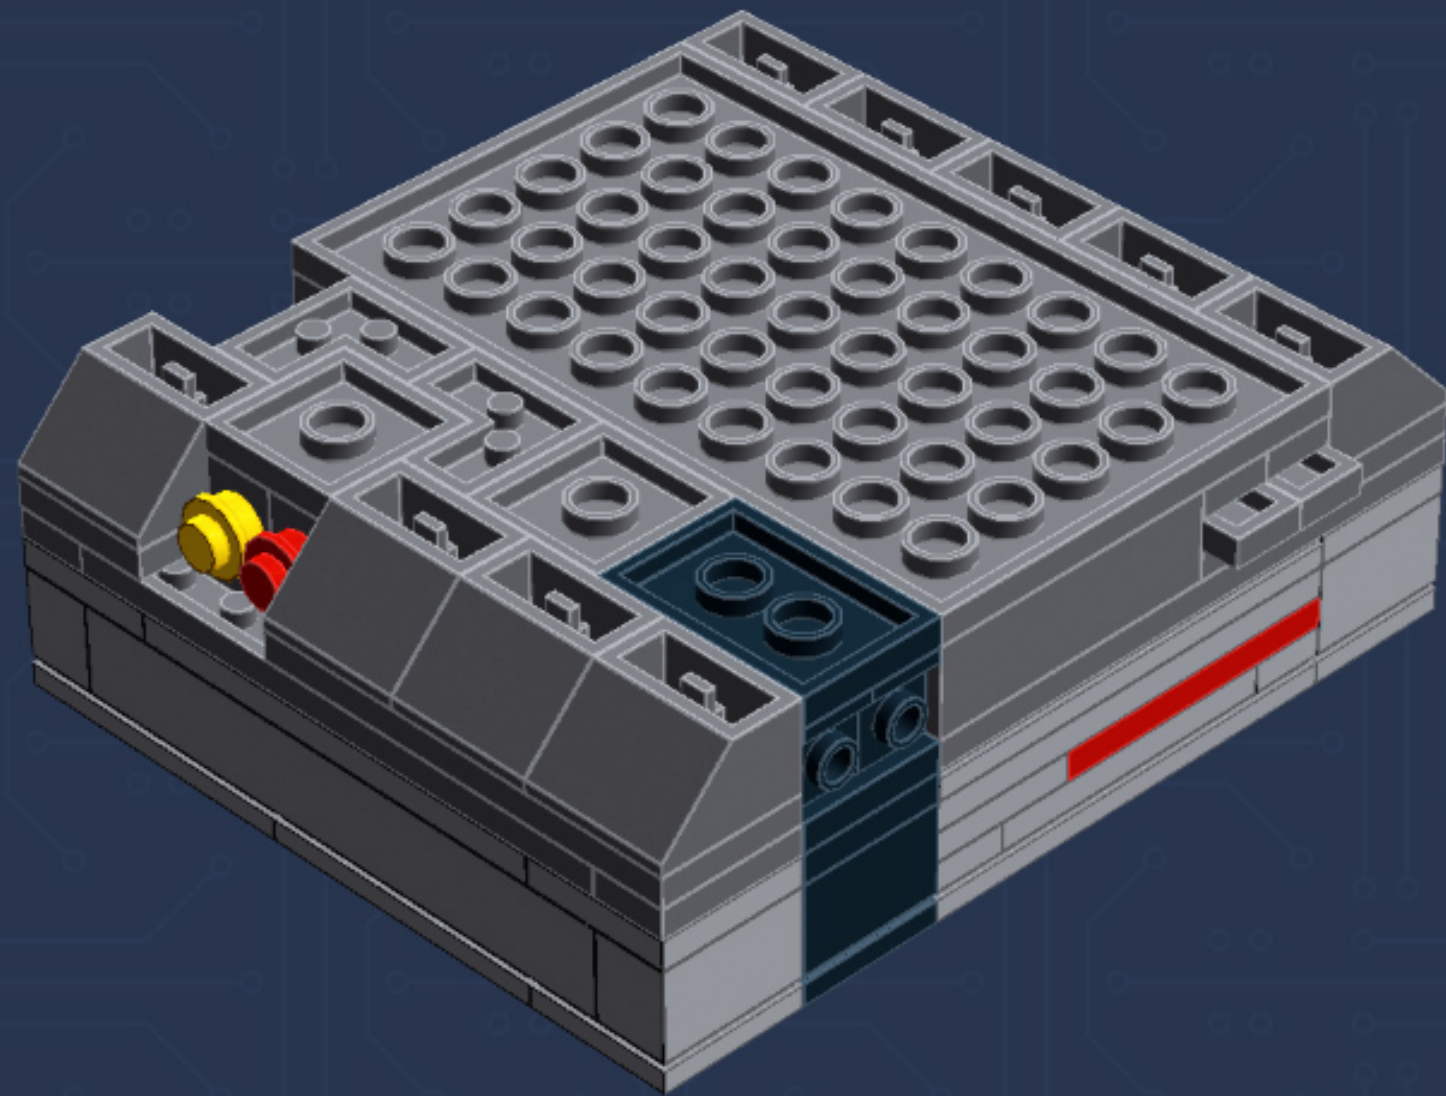

My First Game Console (Sprite Edition)

A LEGO® project by Chris McVeigh
chrismcveigh.com

Element ID	Color	Description	Quantity
407026	Black	Angular Brick 1X1	5
4558954	Black	Brick 1X1 W. 1 Knob	2
300426	Black	Brick 1X2	2
306926	Black	Flat Tile 1X2	2
306826	Black	Flat Tile 2X2	5
4560182	Black	Flat Tile 2X4	3
302326	Black	Plate 1X2	8
371026	Black	Plate 1X4	2
302226	Black	Plate 2X2	4
302126	Black	Plate 2X3	5
4278359	Black	Slide Shoe Round 2X2	4
265326	Black	Sliding Piece 1X4	2
6074033	Black	String 30M W. 2 Knobs	2
368026	Black	Turn Plate 2X2, Lower Part	2
486526	Black	Wall Element 1X2x1	3

Element ID	Color	Description	Quantity
4543086	Dark Stone Grey	Plate 1X2 With Slide	8
4211056	Dark Stone Grey	Plate 1X6	3
4210998	Dark Stone Grey	Plate 1X8	3
4210678	Dark Stone Grey	Plate 2X10	2
4211094	Dark Stone Grey	Plate 2X2	4
4211043	Dark Stone Grey	Plate 2X3	2
4211002	Dark Stone Grey	Plate 2X6	4
4211114	Dark Stone Grey	Plate 6X10	2
4210631	Dark Stone Grey	Radiator Grille 1X2	4
4211000	Dark Stone Grey	Roof Tile 2X2/45 Inv.	9
6004990	Medium Stone Grey	Angular Plate 1.5 Bot. 1X2 1/2	14
4211388	Medium Stone Grey	Brick 1X2	3
4211392	Medium Stone Grey	Brick 1X8	3
4211549	Medium Stone Grey	Flat Tile 1X6	8
4211413	Medium Stone Grey	Flat Tile 2X2	2

	Element ID	Color	Description	Quantity
	4560183	Medium Stone Grey	Flat Tile 2X4	7
	6014617	Medium Stone Grey	Flat Tile 6X6	1
	4211398	Medium Stone Grey	Plate 1X2	1
	4515369	Medium Stone Grey	Plate 1X2 W/Shaft Ø3.2	2
	4211568	Medium Stone Grey	Plate 1X2 With Slide	8
	4211445	Medium Stone Grey	Plate 1X4	2
	4211438	Medium Stone Grey	Plate 1X6	1
	4535738	Medium Stone Grey	Plate 2X1 W/Holder, Vertical	2
	4211397	Medium Stone Grey	Plate 2X2	8
	4211395	Medium Stone Grey	Plate 2X4	1
	4211452	Medium Stone Grey	Plate 2X6	3
	4211837	Medium Stone Grey	Plate 4X4 W. 4 Knobs	1
	4211515	Medium Stone Grey	Wall Element 1X2X1	6
	4619636	Silver Metallic	Radiator Grille 1X2	6
	614101	White	Round Plate 1X1	1