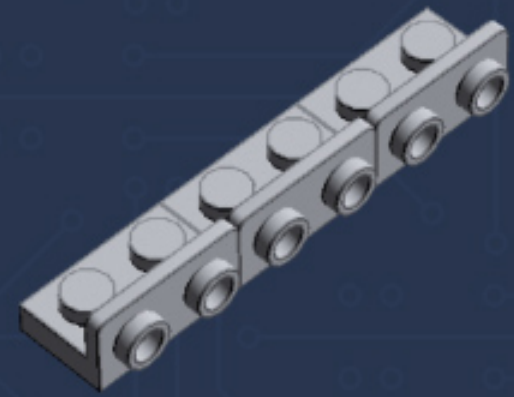

	Element ID	Color	Description	Quantity
	4560183	Medium Stone Grey	Flat Tile 2X4	7
	6014617	Medium Stone Grey	Flat Tile 6X6	1
	4211398	Medium Stone Grey	Plate 1X2	1
	4515369	Medium Stone Grey	Plate 1X2 W/Shaft Ø3.2	2
	4211568	Medium Stone Grey	Plate 1X2 With Slide	8
	4211445	Medium Stone Grey	Plate 1X4	2
	4211438	Medium Stone Grey	Plate 1X6	1
	4535738	Medium Stone Grey	Plate 2X1 W/Holder, Vertical	2
	4211397	Medium Stone Grey	Plate 2X2	8
	4211395	Medium Stone Grey	Plate 2X4	1
	4211452	Medium Stone Grey	Plate 2X6	3
	4211837	Medium Stone Grey	Plate 4X4 W. 4 Knobs	1
	4211515	Medium Stone Grey	Wall Element 1X2X1	6
	4619636	Silver Metallic	Radiator Grille 1X2	6
	614101	White	Round Plate 1X1	1