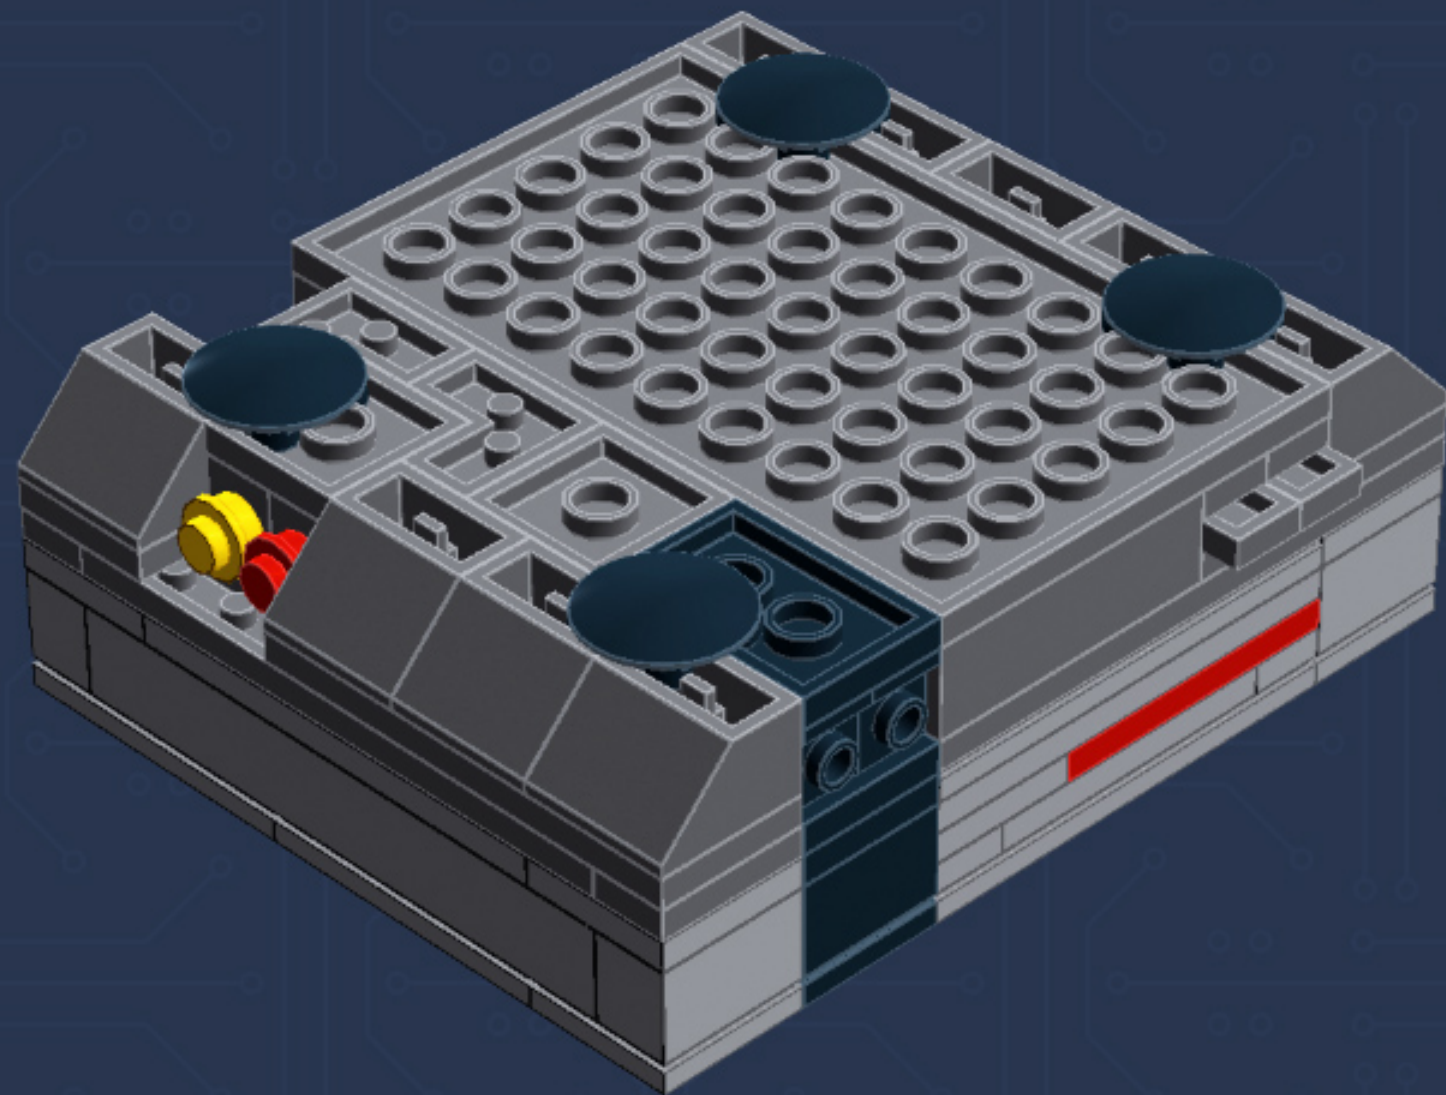

My First Game Console (Sprite Edition)

A LEGO® project by Chris McVeigh
chrismcveigh.com

Element ID	Color	Description	Quantity
407026	Black	Angular Brick 1X1	5
4558954	Black	Brick 1X1 W. 1 Knob	2
300426	Black	Brick 1X2	2
306926	Black	Flat Tile 1X2	2
306826	Black	Flat Tile 2X2	5
4560182	Black	Flat Tile 2X4	3
302326	Black	Plate 1X2	8
371026	Black	Plate 1X4	2
302226	Black	Plate 2X2	4
302126	Black	Plate 2X3	5
4278359	Black	Slide Shoe Round 2X2	4
265326	Black	Sliding Piece 1X4	2
6074033	Black	String 30M W. 2 Knobs	2
368026	Black	Turn Plate 2X2, Lower Part	2
486526	Black	Wall Element 1X2x1	3

Element ID	Color	Description	Quantity
4543086	Dark Stone Grey	Plate 1X2 With Slide	8
4211056	Dark Stone Grey	Plate 1X6	3
4210998	Dark Stone Grey	Plate 1X8	3
4210678	Dark Stone Grey	Plate 2X10	2
4211094	Dark Stone Grey	Plate 2X2	4
4211043	Dark Stone Grey	Plate 2X3	2
4211002	Dark Stone Grey	Plate 2X6	4
4211114	Dark Stone Grey	Plate 6X10	2
4210631	Dark Stone Grey	Radiator Grille 1X2	4
4211000	Dark Stone Grey	Roof Tile 2X2/45 Inv.	9
6004990	Medium Stone Grey	Angular Plate 1.5 Bot. 1X2 1/2	14
4211388	Medium Stone Grey	Brick 1X2	3
4211392	Medium Stone Grey	Brick 1X8	3
4211549	Medium Stone Grey	Flat Tile 1X6	8
4211413	Medium Stone Grey	Flat Tile 2X2	2

	Element ID	Color	Description	Quantity
	4560183	Medium Stone Grey	Flat Tile 2X4	7
	6014617	Medium Stone Grey	Flat Tile 6X6	1
	4211398	Medium Stone Grey	Plate 1X2	1
	4515369	Medium Stone Grey	Plate 1X2 W/Shaft Ø3.2	2
	4211568	Medium Stone Grey	Plate 1X2 With Slide	8
	4211445	Medium Stone Grey	Plate 1X4	2
	4211438	Medium Stone Grey	Plate 1X6	1
	4535738	Medium Stone Grey	Plate 2X1 W/Holder, Vertical	2
	4211397	Medium Stone Grey	Plate 2X2	8
	4211395	Medium Stone Grey	Plate 2X4	1
	4211452	Medium Stone Grey	Plate 2X6	3
	4211837	Medium Stone Grey	Plate 4X4 W. 4 Knobs	1
	4211515	Medium Stone Grey	Wall Element 1X2X1	6
	4619636	Silver Metallic	Radiator Grille 1X2	6
	614101	White	Round Plate 1X1	1