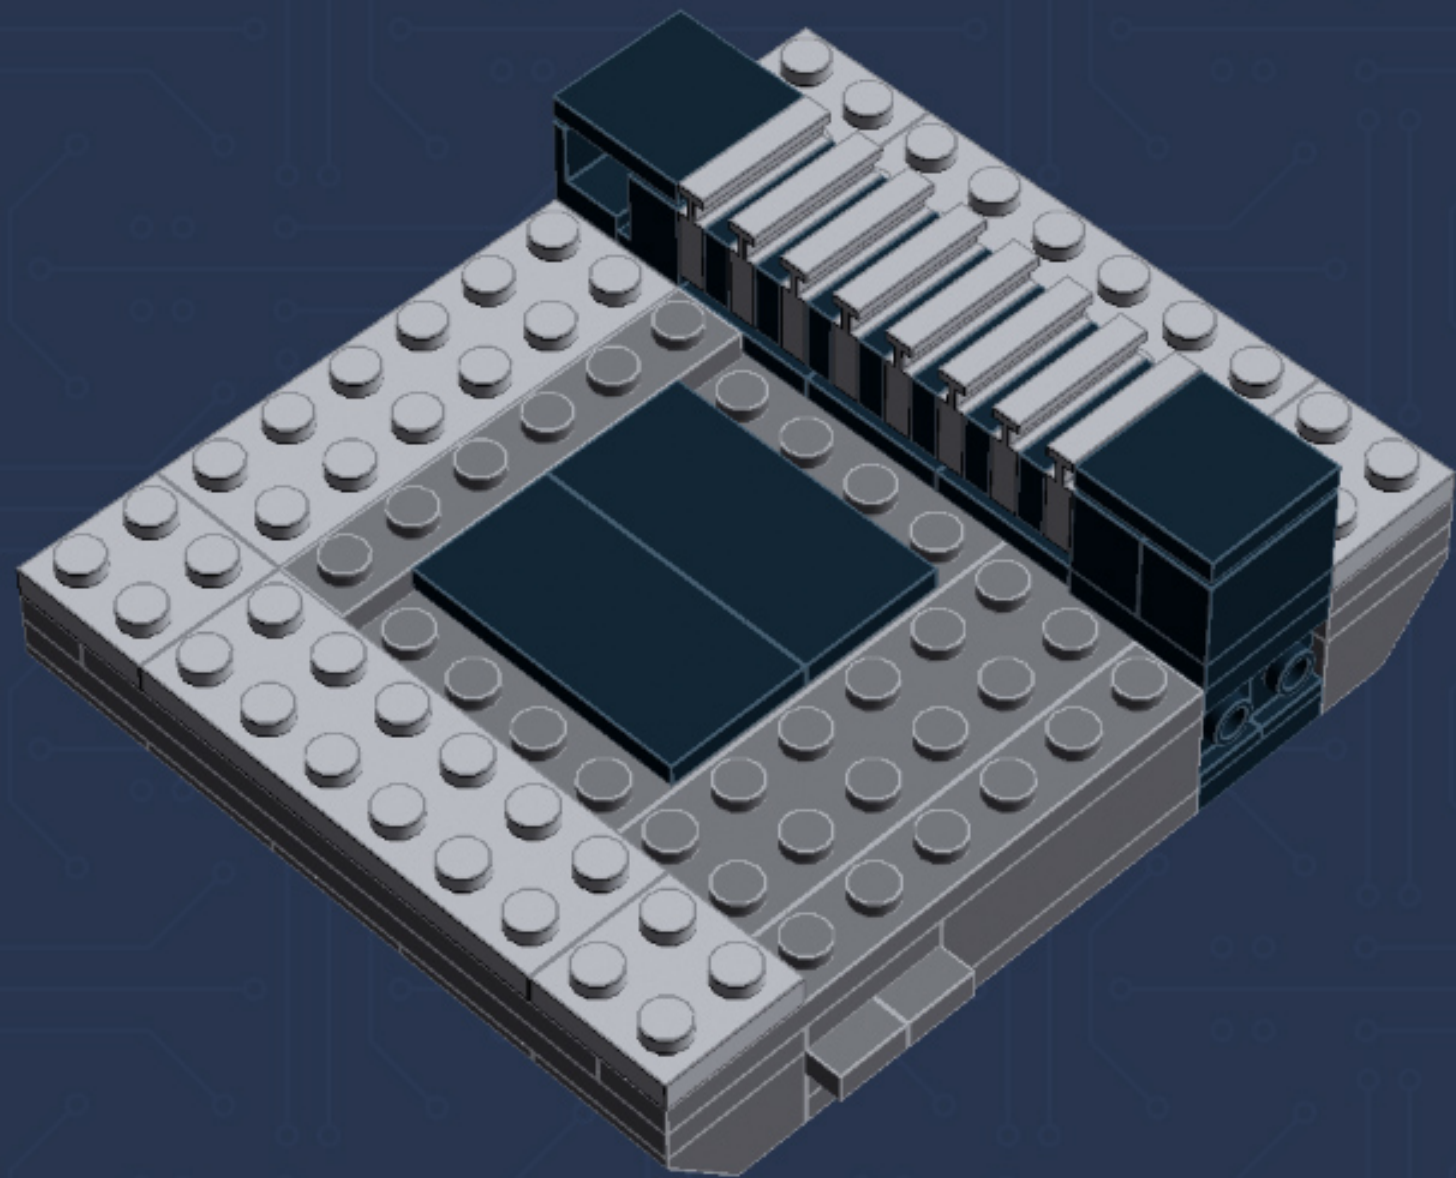

My First Game Console (Sprite Edition)

A LEGO® project by Chris McVeigh
chrismcveigh.com

Element ID	Color	Description	Quantity
407026	Black	Angular Brick 1X1	5
4558954	Black	Brick 1X1 W. 1 Knob	2
300426	Black	Brick 1X2	2
306926	Black	Flat Tile 1X2	2
306826	Black	Flat Tile 2X2	5
4560182	Black	Flat Tile 2X4	3
302326	Black	Plate 1X2	8
371026	Black	Plate 1X4	2
302226	Black	Plate 2X2	4
302126	Black	Plate 2X3	5
4278359	Black	Slide Shoe Round 2X2	4
265326	Black	Sliding Piece 1X4	2
6074033	Black	String 30M W. 2 Knobs	2
368026	Black	Turn Plate 2X2, Lower Part	2
486526	Black	Wall Element 1X2x1	3

	Element ID	Color	Description	Quantity
	4560183	Medium Stone Grey	Flat Tile 2X4	7
	6014617	Medium Stone Grey	Flat Tile 6X6	1
	4211398	Medium Stone Grey	Plate 1X2	1
	4515369	Medium Stone Grey	Plate 1X2 W/Shaft Ø3.2	2
	4211568	Medium Stone Grey	Plate 1X2 With Slide	8
	4211445	Medium Stone Grey	Plate 1X4	2
	4211438	Medium Stone Grey	Plate 1X6	1
	4535738	Medium Stone Grey	Plate 2X1 W/Holder, Vertical	2
	4211397	Medium Stone Grey	Plate 2X2	8
	4211395	Medium Stone Grey	Plate 2X4	1
	4211452	Medium Stone Grey	Plate 2X6	3
	4211837	Medium Stone Grey	Plate 4X4 W. 4 Knobs	1
	4211515	Medium Stone Grey	Wall Element 1X2X1	6
	4619636	Silver Metallic	Radiator Grille 1X2	6
	614101	White	Round Plate 1X1	1