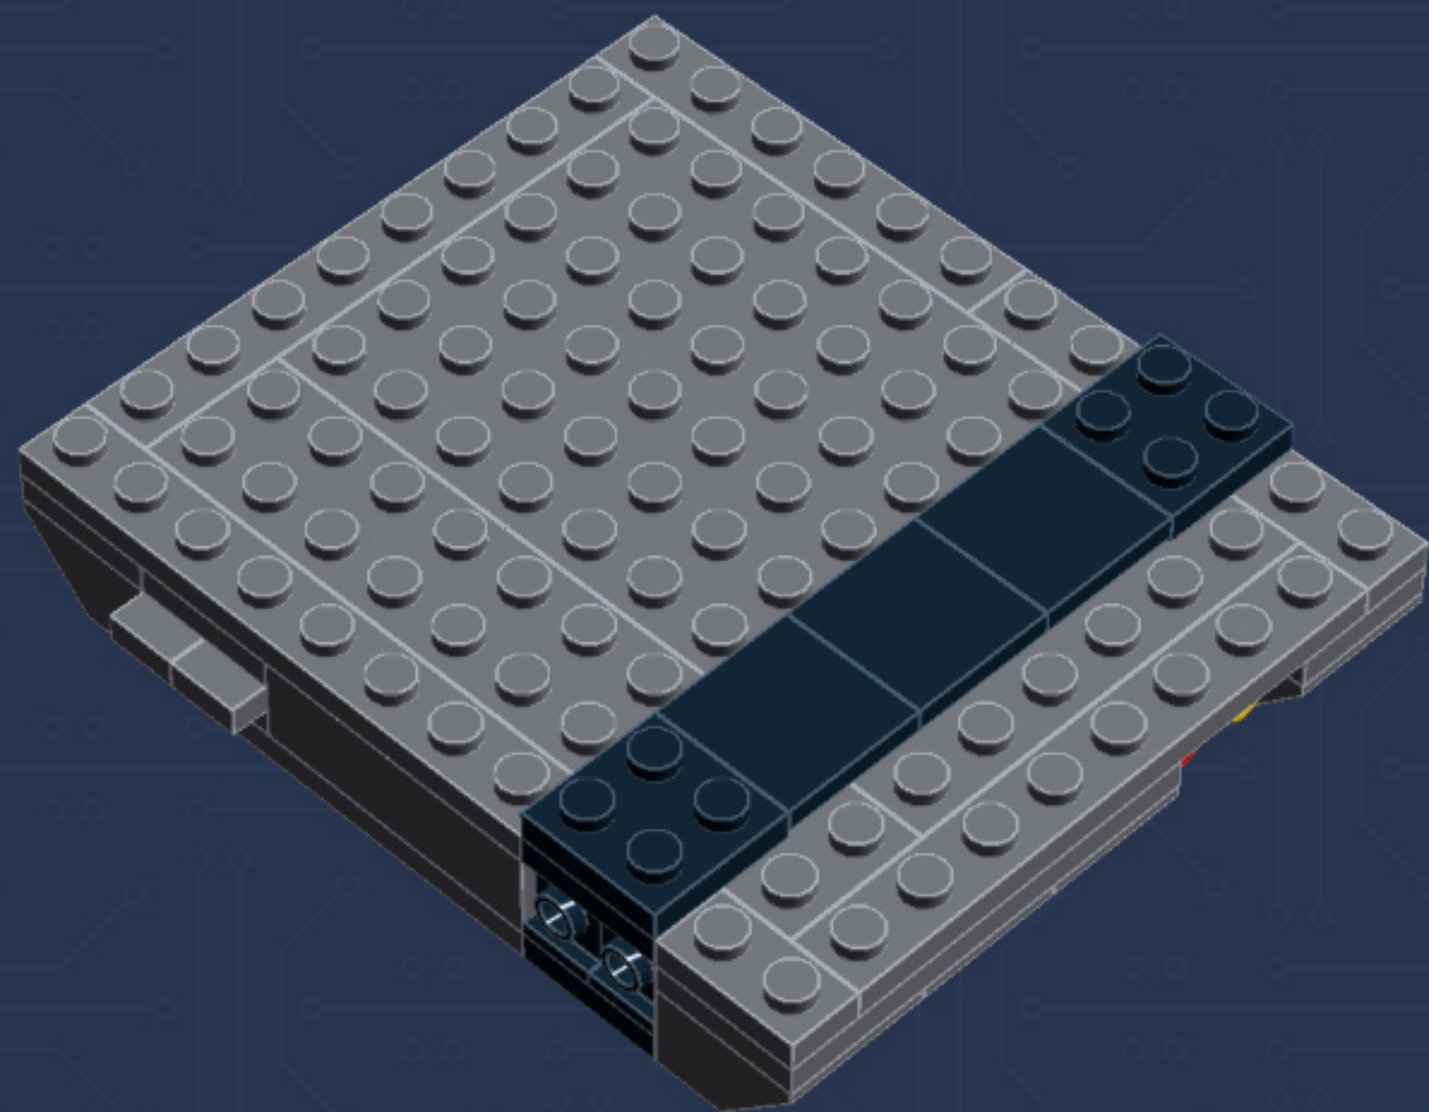

My First Game Console (Sprite Edition)

A LEGO® project by Chris McVeigh
chrismcveigh.com

Element ID	Color	Description	Quantity
407026	Black	Angular Brick 1X1	5
4558954	Black	Brick 1X1 W. 1 Knob	2
300426	Black	Brick 1X2	2
306926	Black	Flat Tile 1X2	2
306826	Black	Flat Tile 2X2	5
4560182	Black	Flat Tile 2X4	3
302326	Black	Plate 1X2	8
371026	Black	Plate 1X4	2
302226	Black	Plate 2X2	4
302126	Black	Plate 2X3	5
4278359	Black	Slide Shoe Round 2X2	4
265326	Black	Sliding Piece 1X4	2
6074033	Black	String 30M W. 2 Knobs	2
368026	Black	Turn Plate 2X2, Lower Part	2
486526	Black	Wall Element 1X2x1	3

Element ID	Color	Description	Quantity
4543086	Dark Stone Grey	Plate 1X2 With Slide	8
4211056	Dark Stone Grey	Plate 1X6	3
4210998	Dark Stone Grey	Plate 1X8	3
4210678	Dark Stone Grey	Plate 2X10	2
4211094	Dark Stone Grey	Plate 2X2	4
4211043	Dark Stone Grey	Plate 2X3	2
4211002	Dark Stone Grey	Plate 2X6	4
4211114	Dark Stone Grey	Plate 6X10	2
4210631	Dark Stone Grey	Radiator Grille 1X2	4
4211000	Dark Stone Grey	Roof Tile 2X2/45 Inv.	9
6004990	Medium Stone Grey	Angular Plate 1.5 Bot. 1X2 1/2	14
4211388	Medium Stone Grey	Brick 1X2	3
4211392	Medium Stone Grey	Brick 1X8	3
4211549	Medium Stone Grey	Flat Tile 1X6	8
4211413	Medium Stone Grey	Flat Tile 2X2	2

	Element ID	Color	Description	Quantity
	4560183	Medium Stone Grey	Flat Tile 2X4	7
	6014617	Medium Stone Grey	Flat Tile 6X6	1
	4211398	Medium Stone Grey	Plate 1X2	1
	4515369	Medium Stone Grey	Plate 1X2 W/Shaft Ø3.2	2
	4211568	Medium Stone Grey	Plate 1X2 With Slide	8
	4211445	Medium Stone Grey	Plate 1X4	2
	4211438	Medium Stone Grey	Plate 1X6	1
	4535738	Medium Stone Grey	Plate 2X1 W/Holder, Vertical	2
	4211397	Medium Stone Grey	Plate 2X2	8
	4211395	Medium Stone Grey	Plate 2X4	1
	4211452	Medium Stone Grey	Plate 2X6	3
	4211837	Medium Stone Grey	Plate 4X4 W. 4 Knobs	1
	4211515	Medium Stone Grey	Wall Element 1X2X1	6
	4619636	Silver Metallic	Radiator Grille 1X2	6
	614101	White	Round Plate 1X1	1