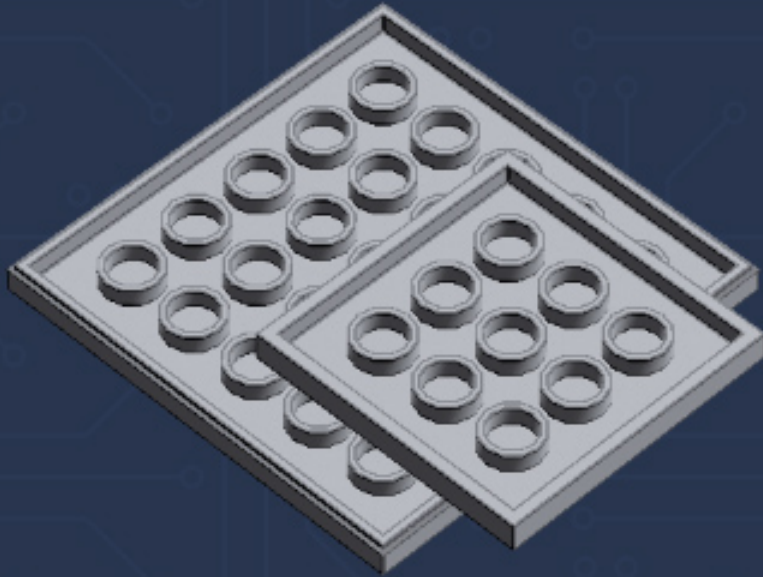

Element ID	Color	Description	Quantity
4560179	Bright Red	Flat Tile 2X4	3
371021	Bright Red	Plate 1X4	1
306221	Bright Red	Round Brick 1X1	8
614121	Bright Red	Round Plate 1X1	9
4560181	Bright Yellow	Flat Tile 2X4	1
614124	Bright Yellow	Round Plate 1X1	1
4558955	Dark Stone Grey	Brick 1X1 W. 1 Knob	3
4211085	Dark Stone Grey	Brick 2X4	1
4210875	Dark Stone Grey	Brick 2X6	1
4210635	Dark Stone Grey	Corner Plate 1X2x2	6
4211053	Dark Stone Grey	Flat Tile 1X4	2
4560184	Dark Stone Grey	Flat Tile 2X4	2
4211095	Dark Stone Grey	Palisade Brick 1X2	2
4211063	Dark Stone Grey	Plate 1X2	1
4211119	Dark Stone Grey	Plate 1X2 W. 1 Knob	4

Element ID	Color	Description	Quantity
4543086	Dark Stone Grey	Plate 1X2 With Slide	8
4211056	Dark Stone Grey	Plate 1X6	3
4210998	Dark Stone Grey	Plate 1X8	3
4210678	Dark Stone Grey	Plate 2X10	2
4211094	Dark Stone Grey	Plate 2X2	4
4211043	Dark Stone Grey	Plate 2X3	2
4211002	Dark Stone Grey	Plate 2X6	4
4211114	Dark Stone Grey	Plate 6X10	2
4210631	Dark Stone Grey	Radiator Grille 1X2	4
4211000	Dark Stone Grey	Roof Tile 2X2/45 Inv.	9
6004990	Medium Stone Grey	Angular Plate 1.5 Bot. 1X2 1/2	14
4211388	Medium Stone Grey	Brick 1X2	3
4211392	Medium Stone Grey	Brick 1X8	3
4211549	Medium Stone Grey	Flat Tile 1X6	8
4211413	Medium Stone Grey	Flat Tile 2X2	2

	Element ID	Color	Description	Quantity
	4560183	Medium Stone Grey	Flat Tile 2X4	7
	6014617	Medium Stone Grey	Flat Tile 6X6	1
	4211398	Medium Stone Grey	Plate 1X2	1
	4515369	Medium Stone Grey	Plate 1X2 W/Shaft Ø3.2	2
	4211568	Medium Stone Grey	Plate 1X2 With Slide	8
	4211445	Medium Stone Grey	Plate 1X4	2
	4211438	Medium Stone Grey	Plate 1X6	1
	4535738	Medium Stone Grey	Plate 2X1 W/Holder, Vertical	2
	4211397	Medium Stone Grey	Plate 2X2	8
	4211395	Medium Stone Grey	Plate 2X4	1
	4211452	Medium Stone Grey	Plate 2X6	3
	4211837	Medium Stone Grey	Plate 4X4 W. 4 Knobs	1
	4211515	Medium Stone Grey	Wall Element 1X2X1	6
	4619636	Silver Metallic	Radiator Grille 1X2	6
	614101	White	Round Plate 1X1	1