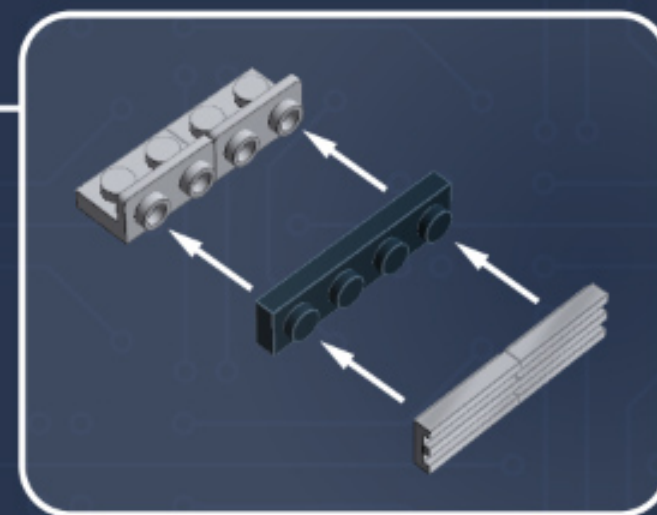

	Element ID	Color	Description	Quantity
	4560183	Medium Stone Grey	Flat Tile 2X4	7
	6014617	Medium Stone Grey	Flat Tile 6X6	1
	4211398	Medium Stone Grey	Plate 1X2	1
	4515369	Medium Stone Grey	Plate 1X2 W/Shaft Ø3.2	2
	4211568	Medium Stone Grey	Plate 1X2 With Slide	8
	4211445	Medium Stone Grey	Plate 1X4	2
	4211438	Medium Stone Grey	Plate 1X6	1
	4535738	Medium Stone Grey	Plate 2X1 W/Holder, Vertical	2
	4211397	Medium Stone Grey	Plate 2X2	8
	4211395	Medium Stone Grey	Plate 2X4	1
	4211452	Medium Stone Grey	Plate 2X6	3
	4211837	Medium Stone Grey	Plate 4X4 W. 4 Knobs	1
	4211515	Medium Stone Grey	Wall Element 1X2X1	6
	4619636	Silver Metallic	Radiator Grille 1X2	6
	614101	White	Round Plate 1X1	1