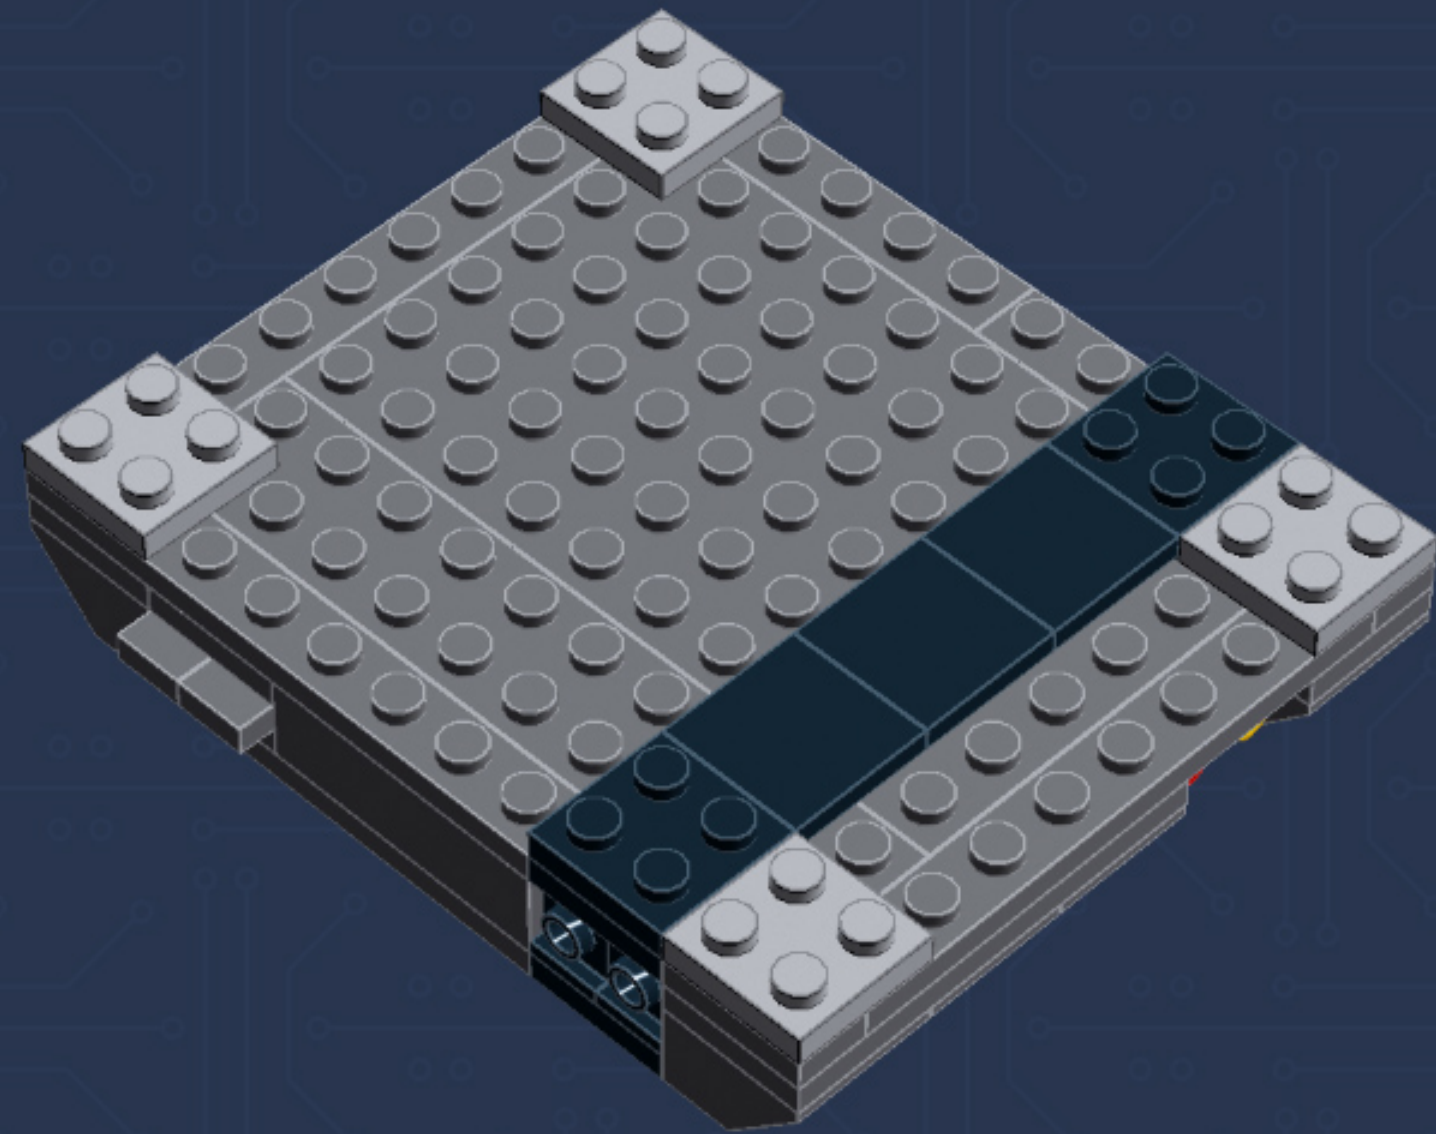

Element ID	Color	Description	Quantity
4543086	Dark Stone Grey	Plate 1X2 With Slide	8
4211056	Dark Stone Grey	Plate 1X6	3
4210998	Dark Stone Grey	Plate 1X8	3
4210678	Dark Stone Grey	Plate 2X10	2
4211094	Dark Stone Grey	Plate 2X2	4
4211043	Dark Stone Grey	Plate 2X3	2
4211002	Dark Stone Grey	Plate 2X6	4
4211114	Dark Stone Grey	Plate 6X10	2
4210631	Dark Stone Grey	Radiator Grille 1X2	4
4211000	Dark Stone Grey	Roof Tile 2X2/45 Inv.	9
6004990	Medium Stone Grey	Angular Plate 1.5 Bot. 1X2 1/2	14
4211388	Medium Stone Grey	Brick 1X2	3
4211392	Medium Stone Grey	Brick 1X8	3
4211549	Medium Stone Grey	Flat Tile 1X6	8
4211413	Medium Stone Grey	Flat Tile 2X2	2

	Element ID	Color	Description	Quantity
	4560183	Medium Stone Grey	Flat Tile 2X4	7
	6014617	Medium Stone Grey	Flat Tile 6X6	1
	4211398	Medium Stone Grey	Plate 1X2	1
	4515369	Medium Stone Grey	Plate 1X2 W/Shaft Ø3.2	2
	4211568	Medium Stone Grey	Plate 1X2 With Slide	8
	4211445	Medium Stone Grey	Plate 1X4	2
	4211438	Medium Stone Grey	Plate 1X6	1
	4535738	Medium Stone Grey	Plate 2X1 W/Holder, Vertical	2
	4211397	Medium Stone Grey	Plate 2X2	8
	4211395	Medium Stone Grey	Plate 2X4	1
	4211452	Medium Stone Grey	Plate 2X6	3
	4211837	Medium Stone Grey	Plate 4X4 W. 4 Knobs	1
	4211515	Medium Stone Grey	Wall Element 1X2X1	6
	4619636	Silver Metallic	Radiator Grille 1X2	6
	614101	White	Round Plate 1X1	1