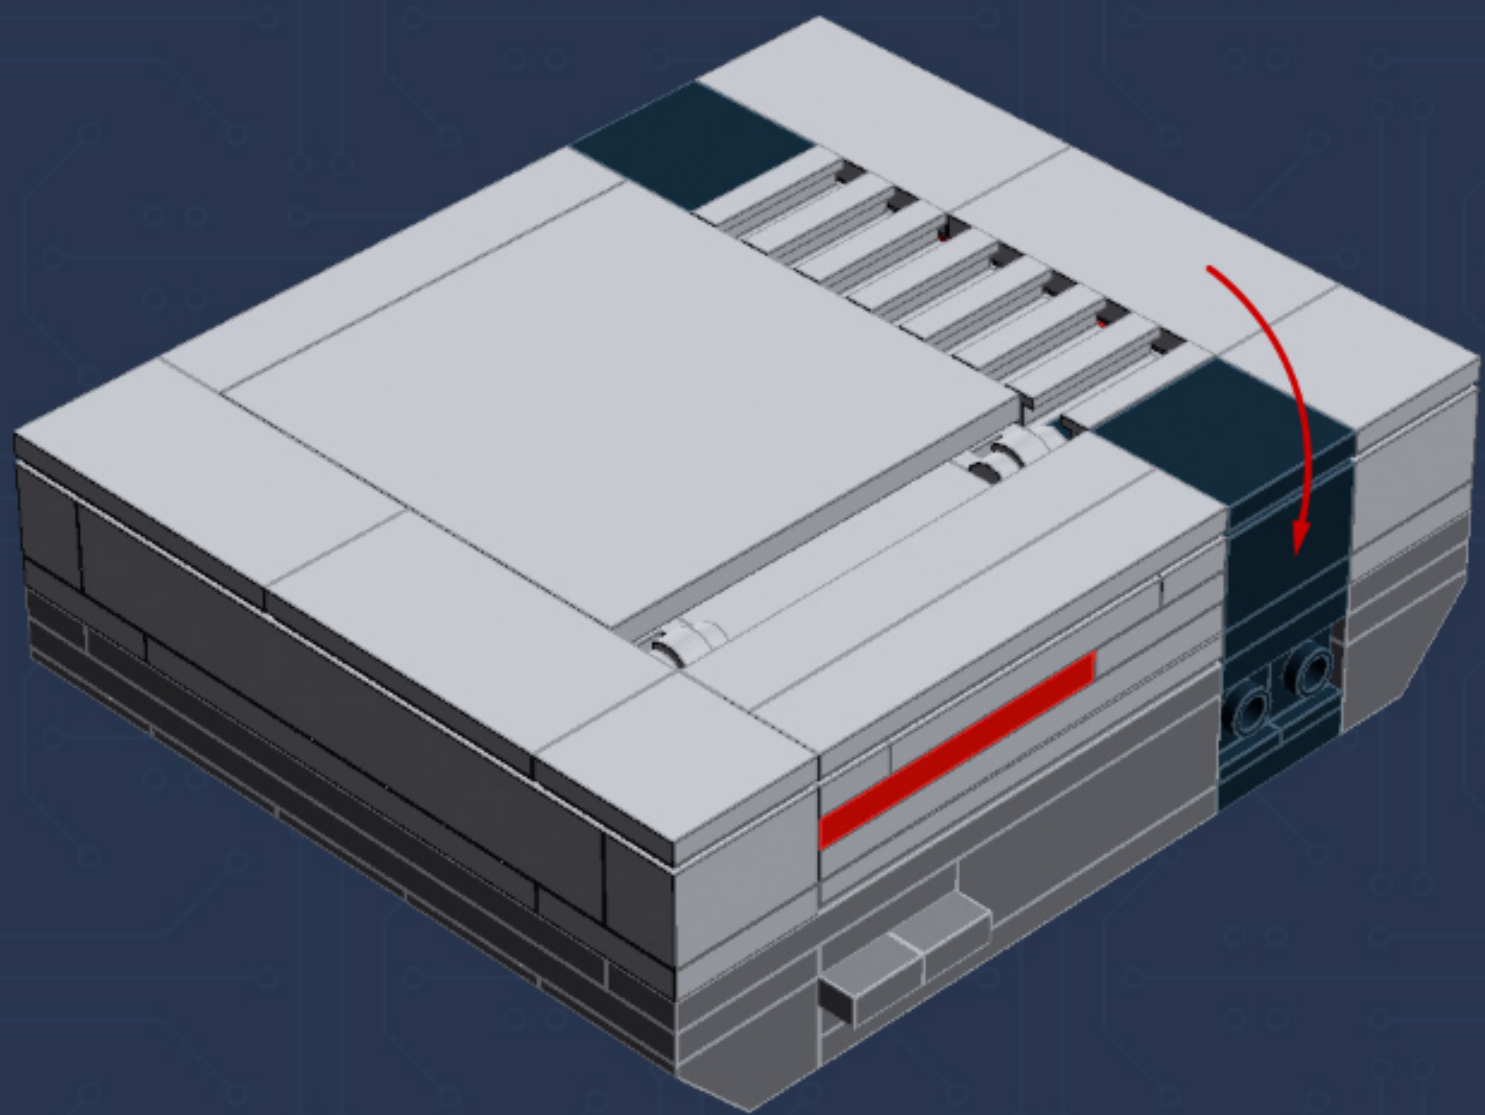

	Element ID	Color	Description	Quantity
	4560183	Medium Stone Grey	Flat Tile 2X4	7
	6014617	Medium Stone Grey	Flat Tile 6X6	1
	4211398	Medium Stone Grey	Plate 1X2	1
	4515369	Medium Stone Grey	Plate 1X2 W/Shaft Ø3.2	2
	4211568	Medium Stone Grey	Plate 1X2 With Slide	8
	4211445	Medium Stone Grey	Plate 1X4	2
	4211438	Medium Stone Grey	Plate 1X6	1
	4535738	Medium Stone Grey	Plate 2X1 W/Holder, Vertical	2
	4211397	Medium Stone Grey	Plate 2X2	8
	4211395	Medium Stone Grey	Plate 2X4	1
	4211452	Medium Stone Grey	Plate 2X6	3
	4211837	Medium Stone Grey	Plate 4X4 W. 4 Knobs	1
	4211515	Medium Stone Grey	Wall Element 1X2X1	6
	4619636	Silver Metallic	Radiator Grille 1X2	6
	614101	White	Round Plate 1X1	1