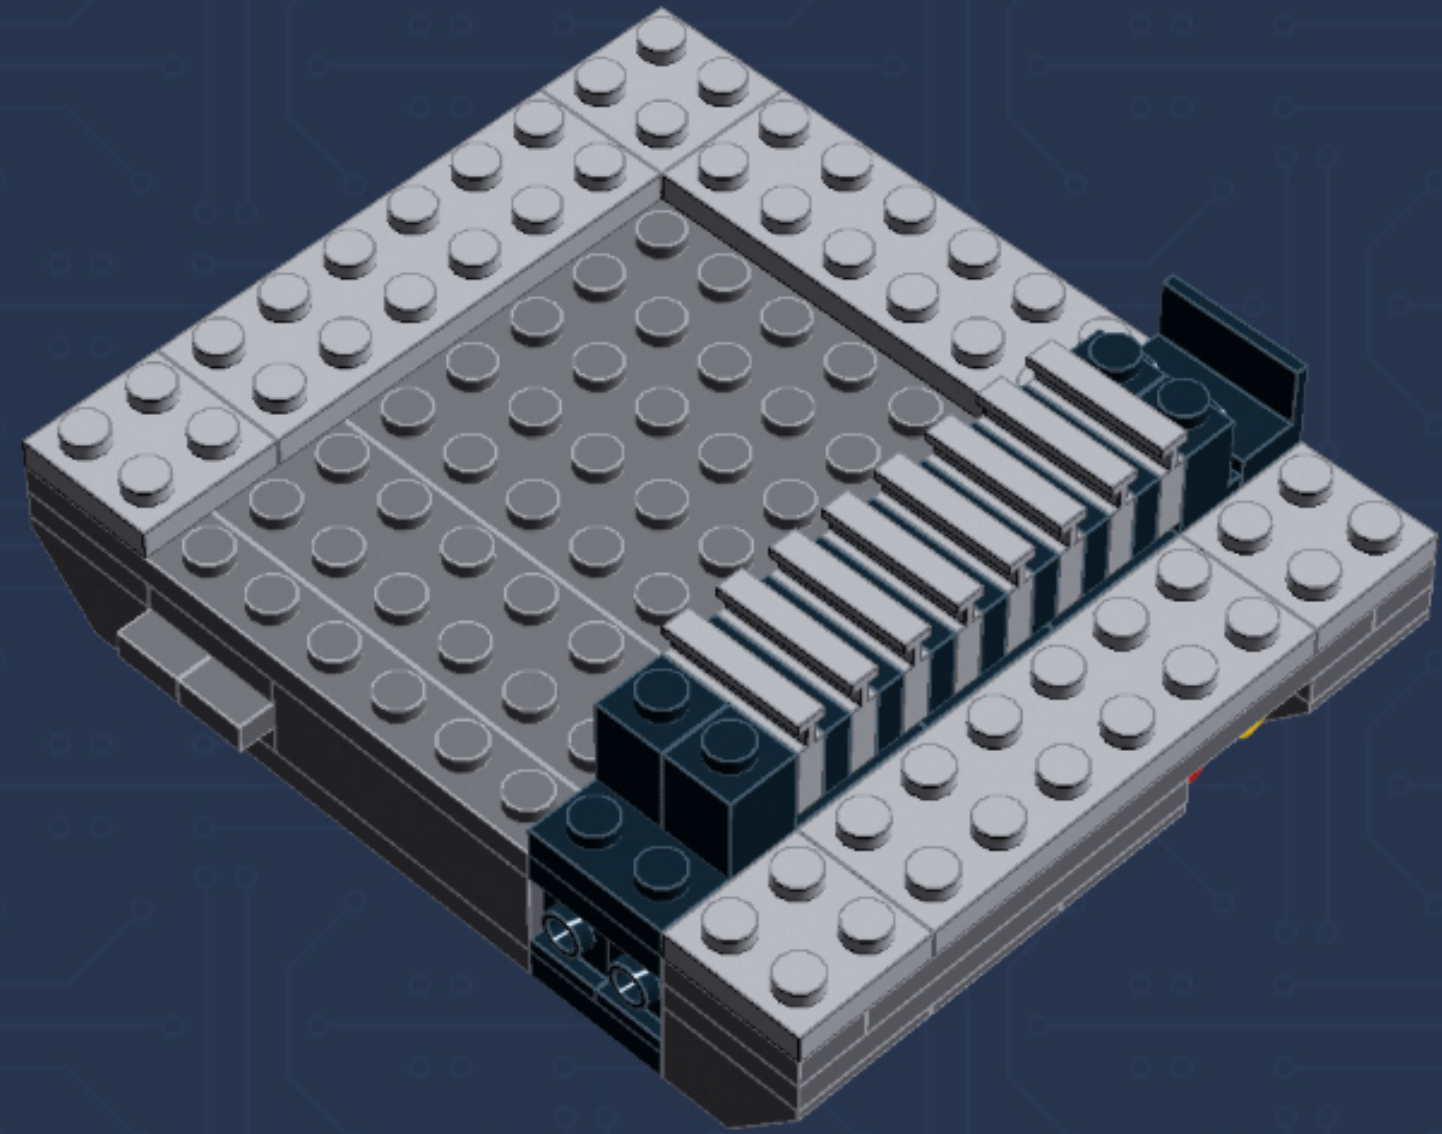

My First Game Console (Sprite Edition)

A LEGO® project by Chris McVeigh
chrismcveigh.com

Element ID	Color	Description	Quantity
407026	Black	Angular Brick 1X1	5
4558954	Black	Brick 1X1 W. 1 Knob	2
300426	Black	Brick 1X2	2
306926	Black	Flat Tile 1X2	2
306826	Black	Flat Tile 2X2	5
4560182	Black	Flat Tile 2X4	3
302326	Black	Plate 1X2	8
371026	Black	Plate 1X4	2
302226	Black	Plate 2X2	4
302126	Black	Plate 2X3	5
4278359	Black	Slide Shoe Round 2X2	4
265326	Black	Sliding Piece 1X4	2
6074033	Black	String 30M W. 2 Knobs	2
368026	Black	Turn Plate 2X2, Lower Part	2
486526	Black	Wall Element 1X2x1	3

	Element ID	Color	Description	Quantity
	4560183	Medium Stone Grey	Flat Tile 2X4	7
	6014617	Medium Stone Grey	Flat Tile 6X6	1
	4211398	Medium Stone Grey	Plate 1X2	1
	4515369	Medium Stone Grey	Plate 1X2 W/Shaft Ø3.2	2
	4211568	Medium Stone Grey	Plate 1X2 With Slide	8
	4211445	Medium Stone Grey	Plate 1X4	2
	4211438	Medium Stone Grey	Plate 1X6	1
	4535738	Medium Stone Grey	Plate 2X1 W/Holder, Vertical	2
	4211397	Medium Stone Grey	Plate 2X2	8
	4211395	Medium Stone Grey	Plate 2X4	1
	4211452	Medium Stone Grey	Plate 2X6	3
	4211837	Medium Stone Grey	Plate 4X4 W. 4 Knobs	1
	4211515	Medium Stone Grey	Wall Element 1X2X1	6
	4619636	Silver Metallic	Radiator Grille 1X2	6
	614101	White	Round Plate 1X1	1