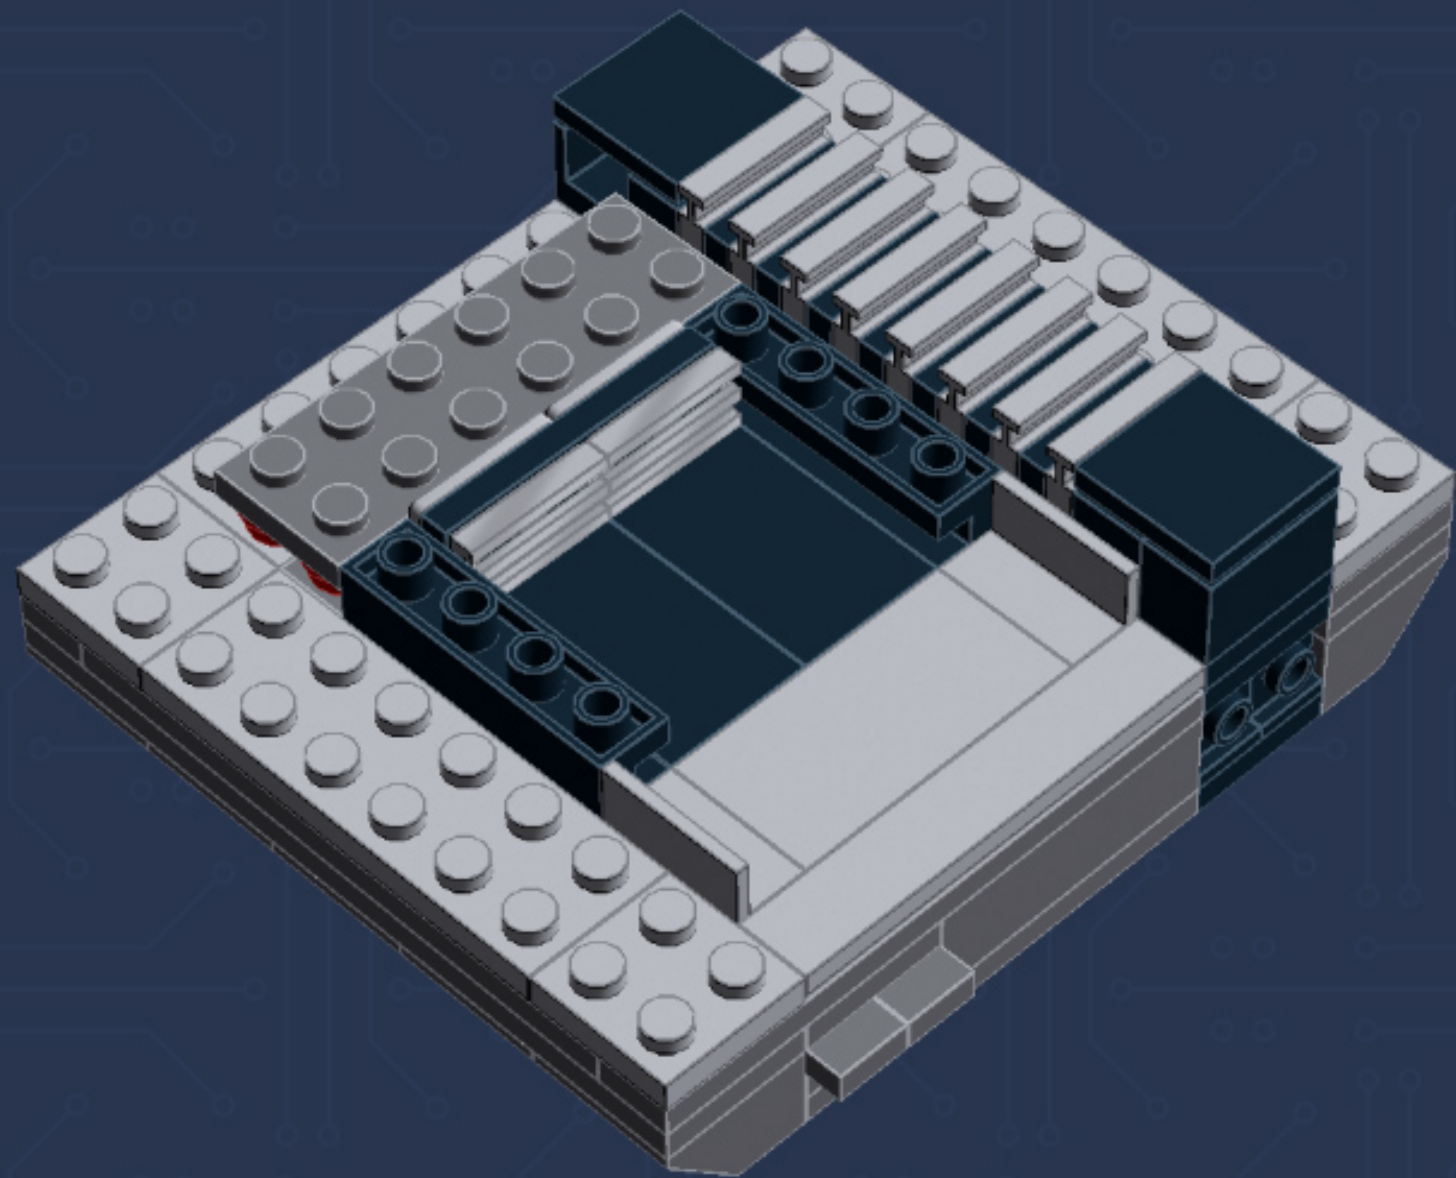

	Element ID	Color	Description	Quantity
	4560183	Medium Stone Grey	Flat Tile 2X4	7
	6014617	Medium Stone Grey	Flat Tile 6X6	1
	4211398	Medium Stone Grey	Plate 1X2	1
	4515369	Medium Stone Grey	Plate 1X2 W/Shaft Ø3.2	2
	4211568	Medium Stone Grey	Plate 1X2 With Slide	8
	4211445	Medium Stone Grey	Plate 1X4	2
	4211438	Medium Stone Grey	Plate 1X6	1
	4535738	Medium Stone Grey	Plate 2X1 W/Holder, Vertical	2
	4211397	Medium Stone Grey	Plate 2X2	8
	4211395	Medium Stone Grey	Plate 2X4	1
	4211452	Medium Stone Grey	Plate 2X6	3
	4211837	Medium Stone Grey	Plate 4X4 W. 4 Knobs	1
	4211515	Medium Stone Grey	Wall Element 1X2X1	6
	4619636	Silver Metallic	Radiator Grille 1X2	6
	614101	White	Round Plate 1X1	1