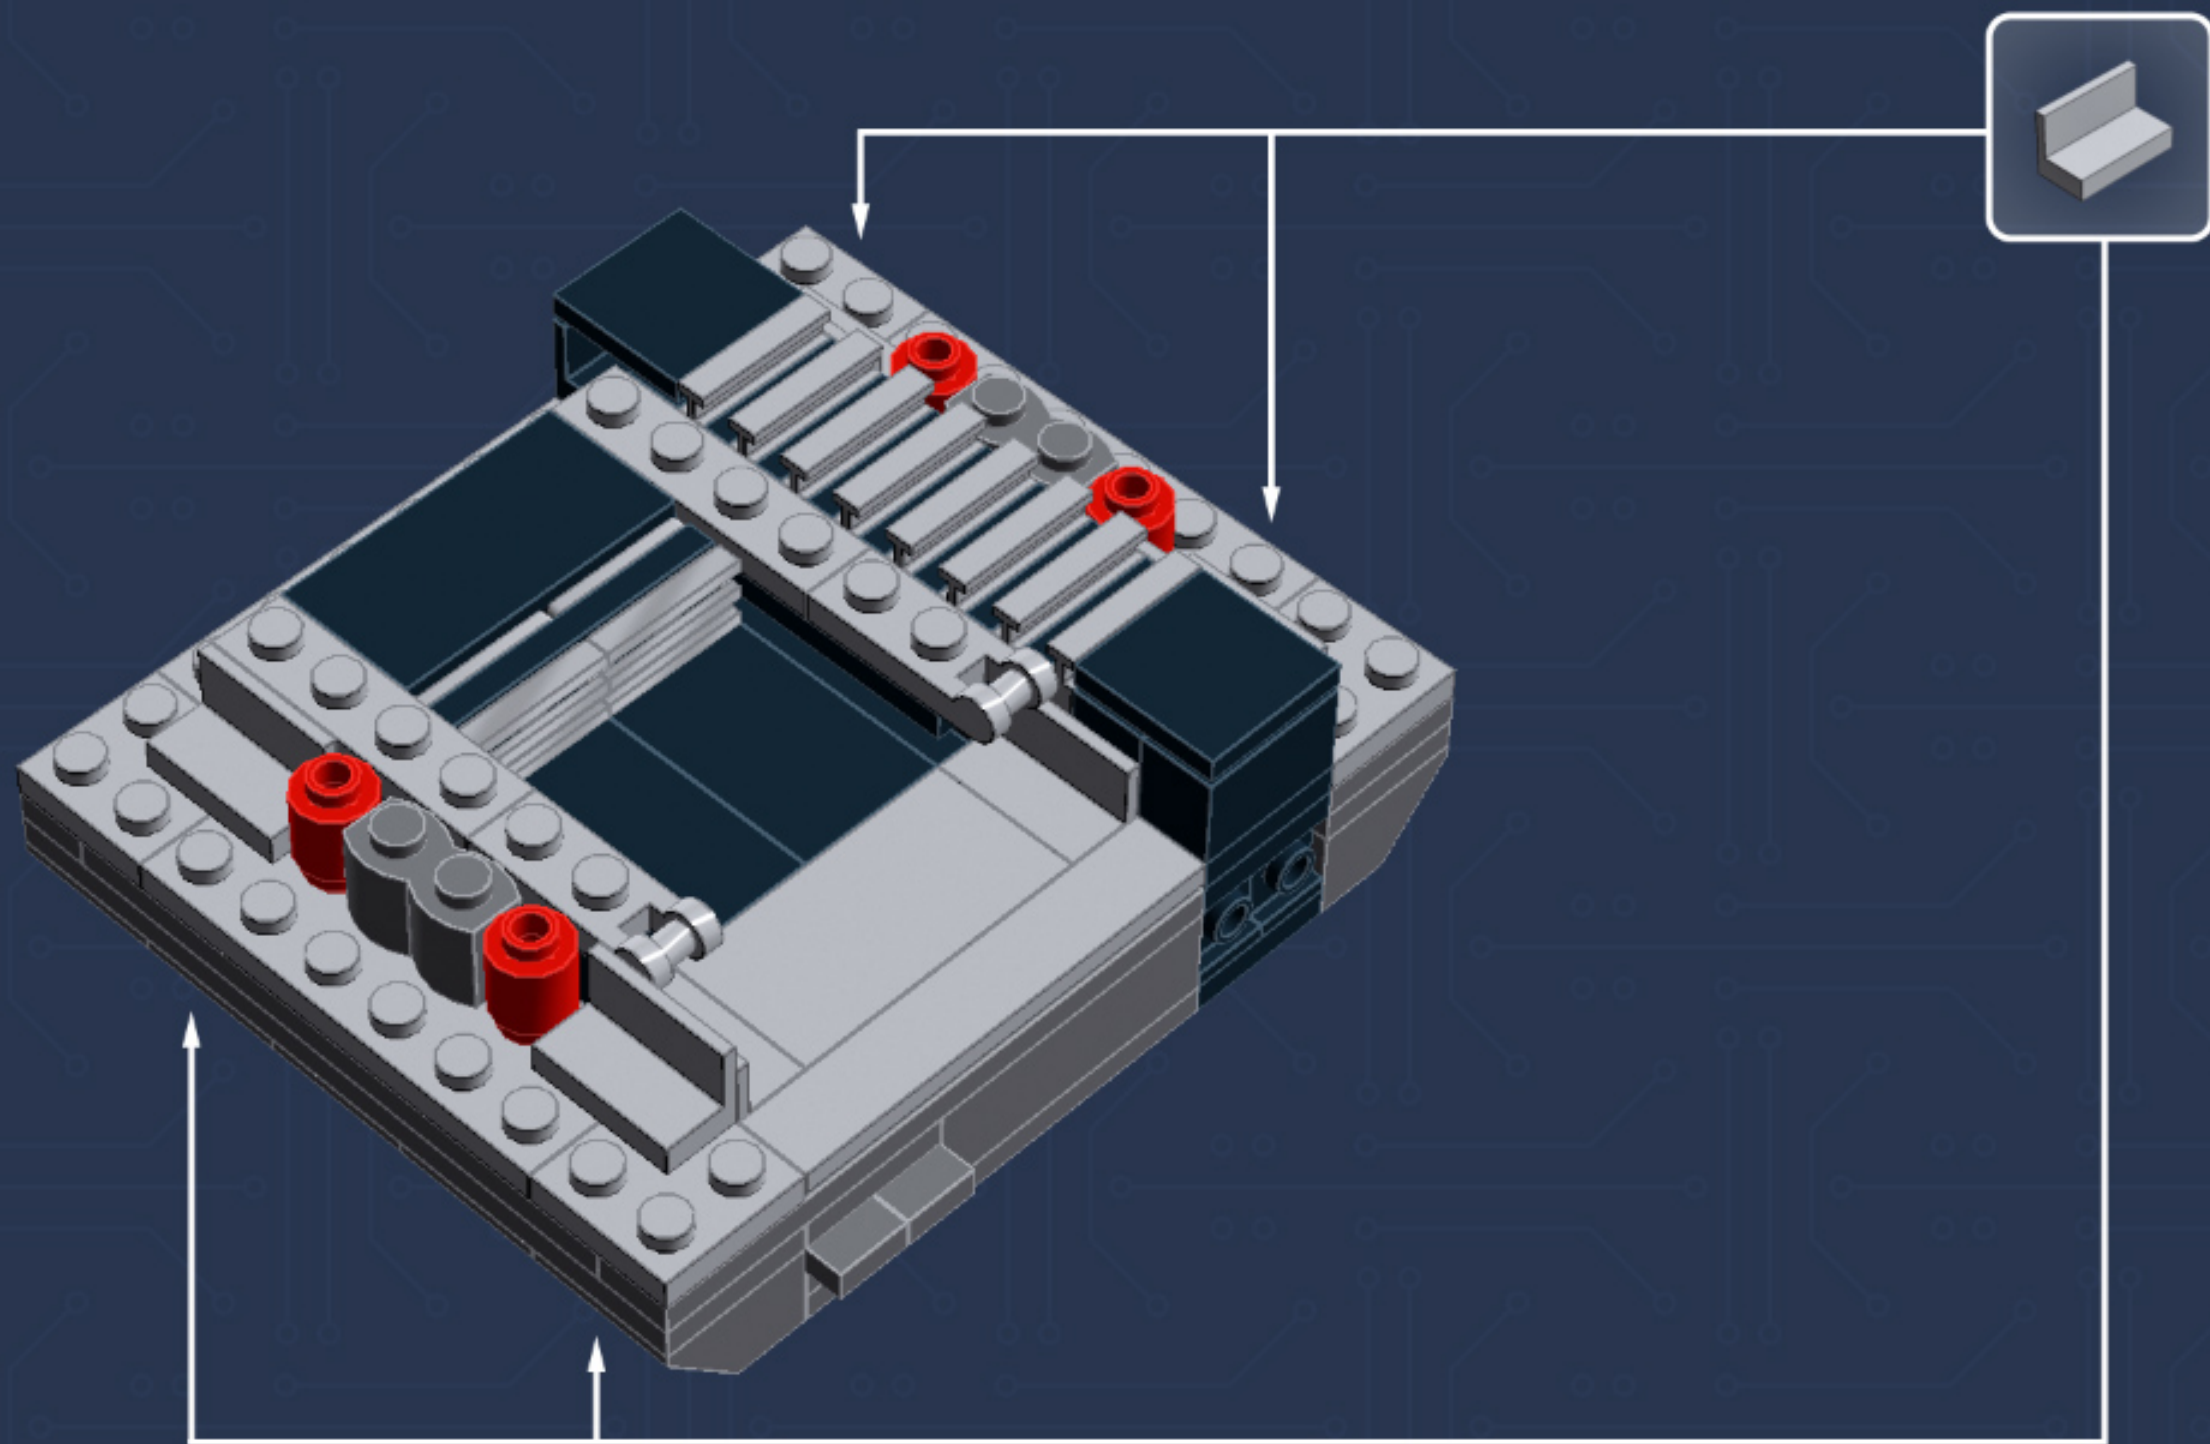

	Element ID	Color	Description	Quantity
	4560183	Medium Stone Grey	Flat Tile 2X4	7
	6014617	Medium Stone Grey	Flat Tile 6X6	1
	4211398	Medium Stone Grey	Plate 1X2	1
	4515369	Medium Stone Grey	Plate 1X2 W/Shaft Ø3.2	2
	4211568	Medium Stone Grey	Plate 1X2 With Slide	8
	4211445	Medium Stone Grey	Plate 1X4	2
	4211438	Medium Stone Grey	Plate 1X6	1
	4535738	Medium Stone Grey	Plate 2X1 W/Holder, Vertical	2
	4211397	Medium Stone Grey	Plate 2X2	8
	4211395	Medium Stone Grey	Plate 2X4	1
	4211452	Medium Stone Grey	Plate 2X6	3
	4211837	Medium Stone Grey	Plate 4X4 W. 4 Knobs	1
	4211515	Medium Stone Grey	Wall Element 1X2X1	6
	4619636	Silver Metallic	Radiator Grille 1X2	6
	614101	White	Round Plate 1X1	1