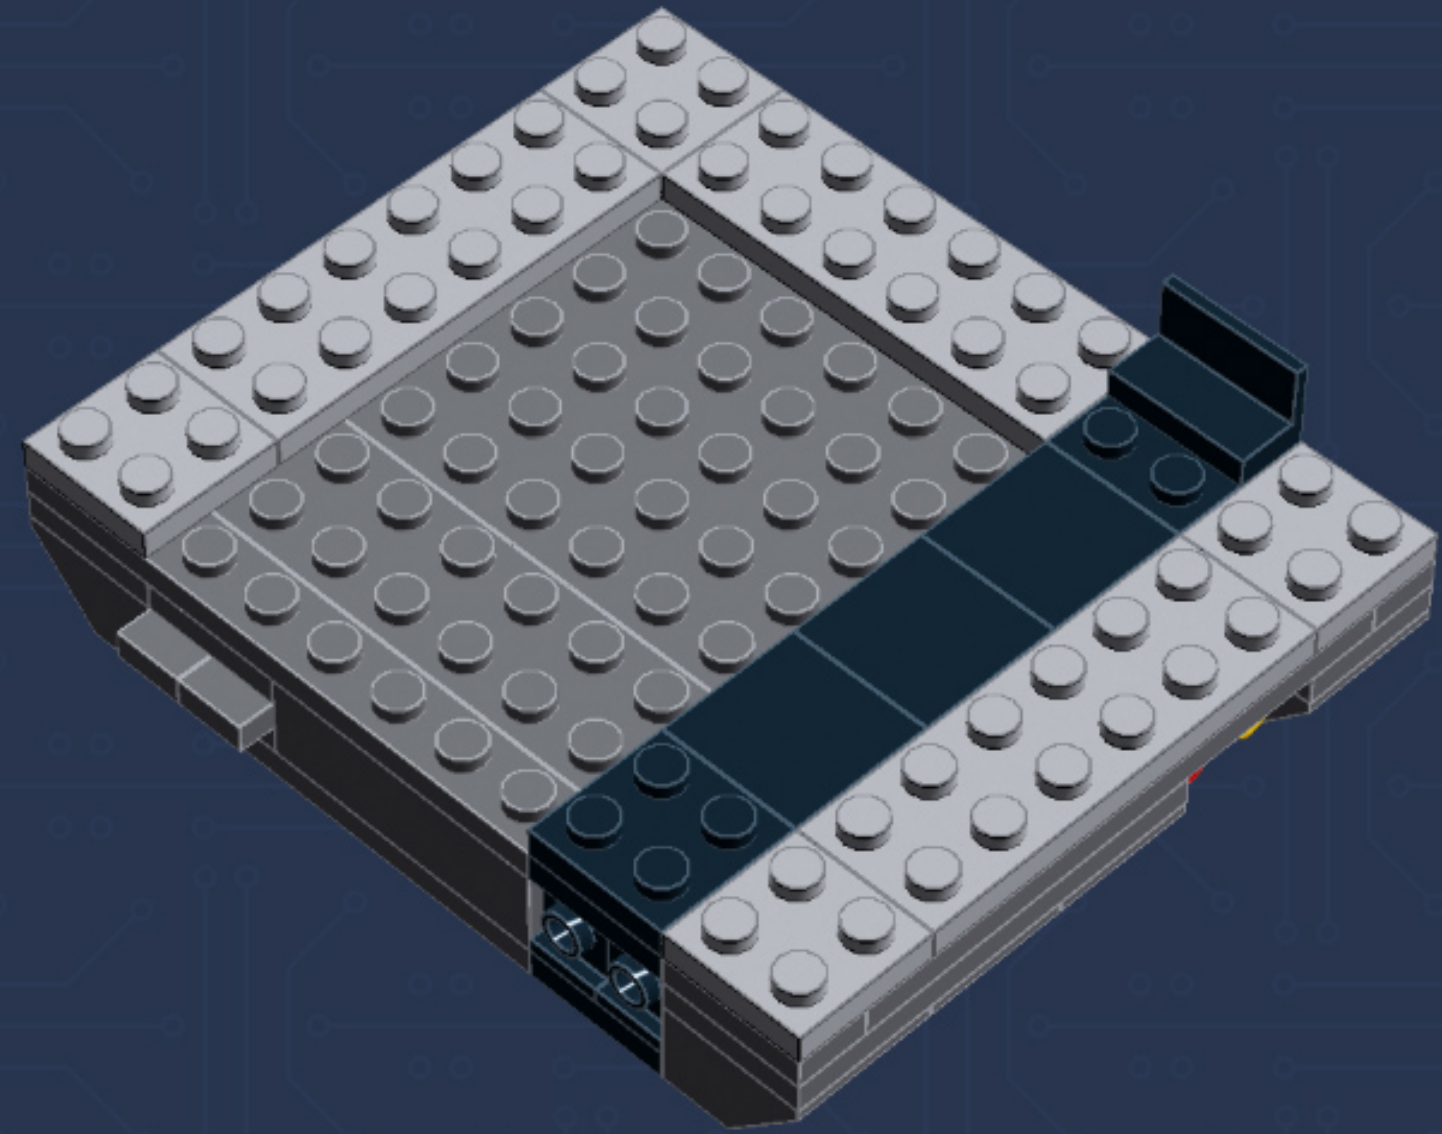

	Element ID	Color	Description	Quantity
	4560183	Medium Stone Grey	Flat Tile 2X4	7
	6014617	Medium Stone Grey	Flat Tile 6X6	1
	4211398	Medium Stone Grey	Plate 1X2	1
	4515369	Medium Stone Grey	Plate 1X2 W/Shaft Ø3.2	2
	4211568	Medium Stone Grey	Plate 1X2 With Slide	8
	4211445	Medium Stone Grey	Plate 1X4	2
	4211438	Medium Stone Grey	Plate 1X6	1
	4535738	Medium Stone Grey	Plate 2X1 W/Holder, Vertical	2
	4211397	Medium Stone Grey	Plate 2X2	8
	4211395	Medium Stone Grey	Plate 2X4	1
	4211452	Medium Stone Grey	Plate 2X6	3
	4211837	Medium Stone Grey	Plate 4X4 W. 4 Knobs	1
	4211515	Medium Stone Grey	Wall Element 1X2X1	6
	4619636	Silver Metallic	Radiator Grille 1X2	6
	614101	White	Round Plate 1X1	1