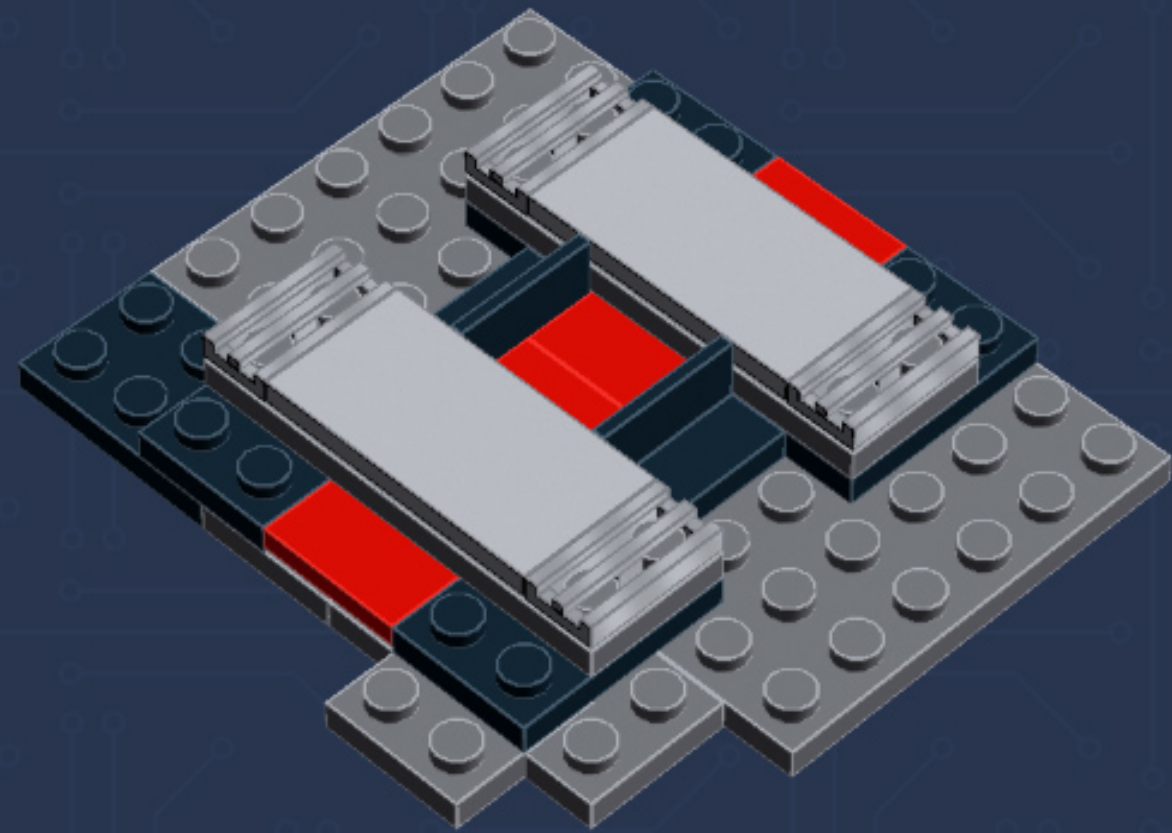

	Element ID	Color	Description	Quantity
	4560183	Medium Stone Grey	Flat Tile 2X4	7
	6014617	Medium Stone Grey	Flat Tile 6X6	1
	4211398	Medium Stone Grey	Plate 1X2	1
	4515369	Medium Stone Grey	Plate 1X2 W/Shaft Ø3.2	2
	4211568	Medium Stone Grey	Plate 1X2 With Slide	8
	4211445	Medium Stone Grey	Plate 1X4	2
	4211438	Medium Stone Grey	Plate 1X6	1
	4535738	Medium Stone Grey	Plate 2X1 W/Holder, Vertical	2
	4211397	Medium Stone Grey	Plate 2X2	8
	4211395	Medium Stone Grey	Plate 2X4	1
	4211452	Medium Stone Grey	Plate 2X6	3
	4211837	Medium Stone Grey	Plate 4X4 W. 4 Knobs	1
	4211515	Medium Stone Grey	Wall Element 1X2X1	6
	4619636	Silver Metallic	Radiator Grille 1X2	6
	614101	White	Round Plate 1X1	1