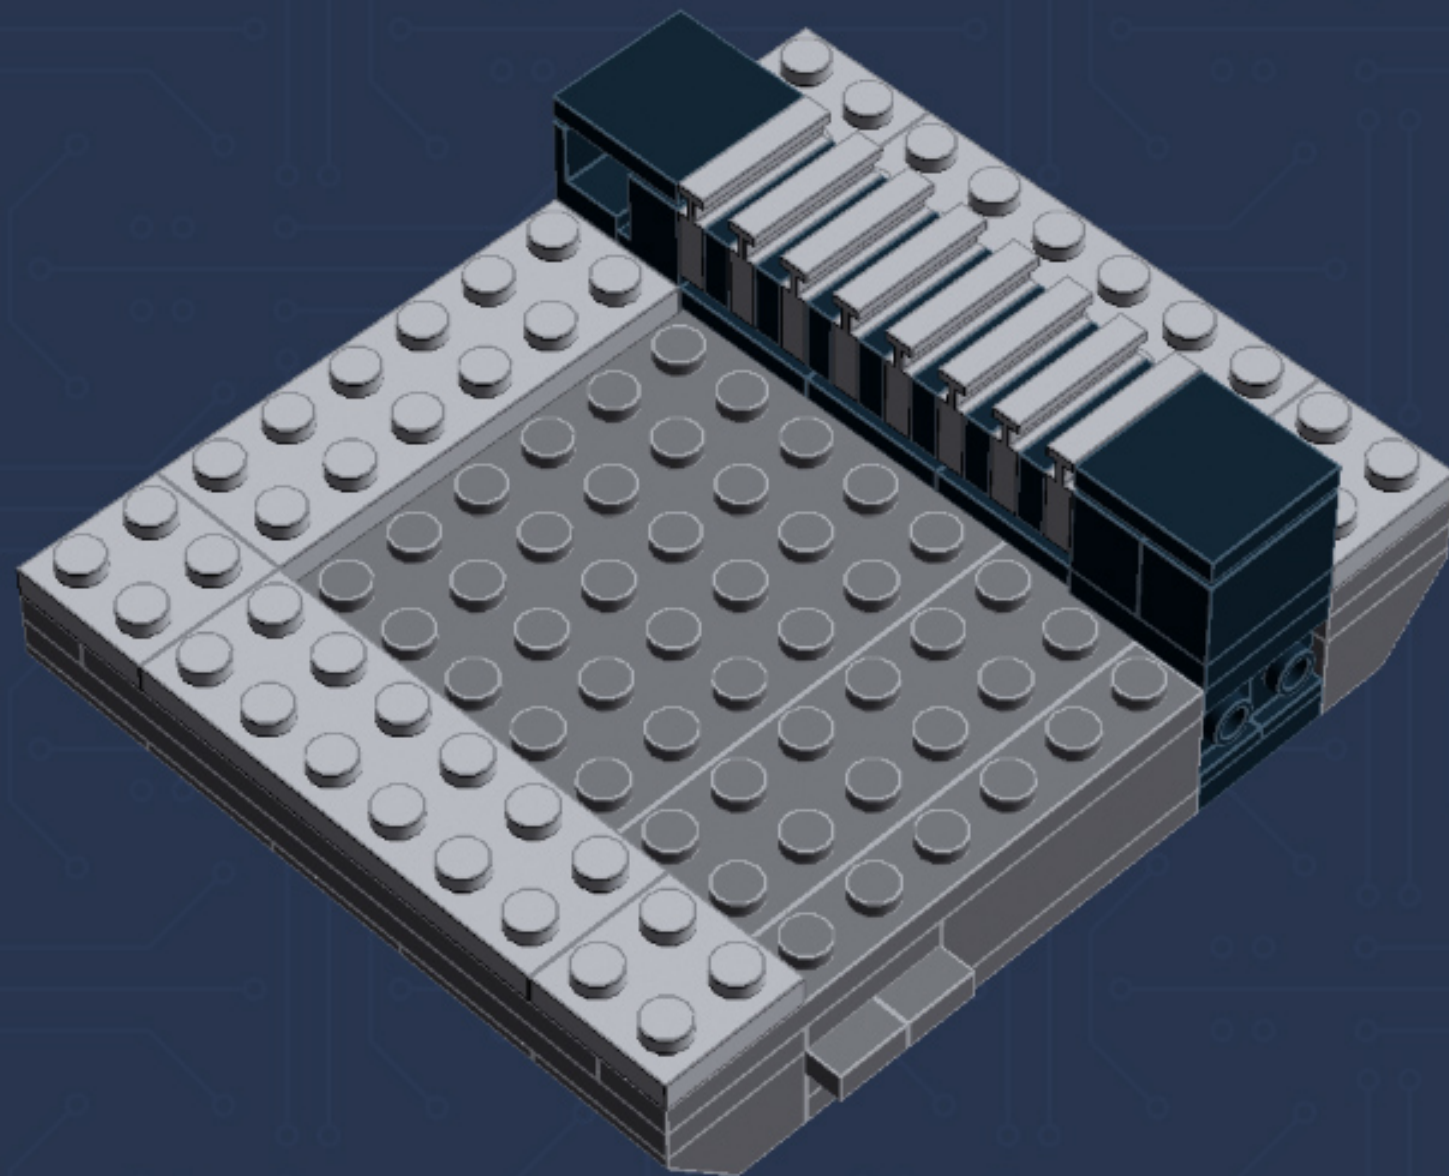

	Element ID	Color	Description	Quantity
	4560183	Medium Stone Grey	Flat Tile 2X4	7
	6014617	Medium Stone Grey	Flat Tile 6X6	1
	4211398	Medium Stone Grey	Plate 1X2	1
	4515369	Medium Stone Grey	Plate 1X2 W/Shaft Ø3.2	2
	4211568	Medium Stone Grey	Plate 1X2 With Slide	8
	4211445	Medium Stone Grey	Plate 1X4	2
	4211438	Medium Stone Grey	Plate 1X6	1
	4535738	Medium Stone Grey	Plate 2X1 W/Holder, Vertical	2
	4211397	Medium Stone Grey	Plate 2X2	8
	4211395	Medium Stone Grey	Plate 2X4	1
	4211452	Medium Stone Grey	Plate 2X6	3
	4211837	Medium Stone Grey	Plate 4X4 W. 4 Knobs	1
	4211515	Medium Stone Grey	Wall Element 1X2X1	6
	4619636	Silver Metallic	Radiator Grille 1X2	6
	614101	White	Round Plate 1X1	1