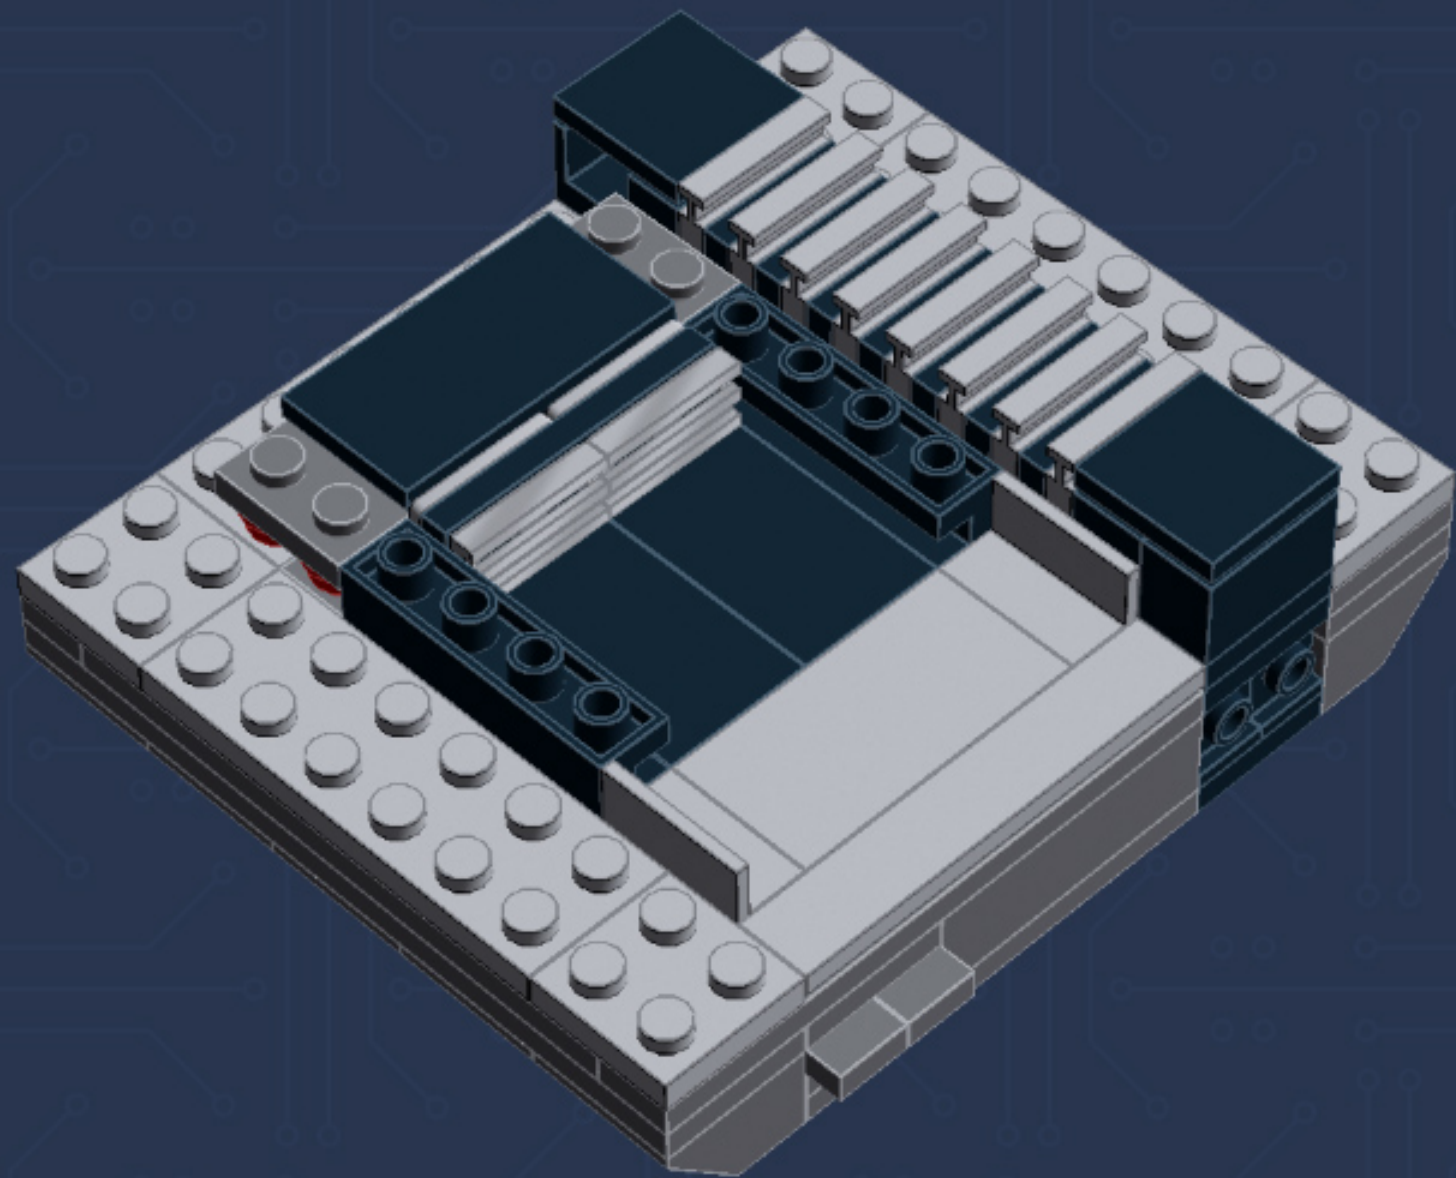

	Element ID	Color	Description	Quantity
	4560183	Medium Stone Grey	Flat Tile 2X4	7
	6014617	Medium Stone Grey	Flat Tile 6X6	1
	4211398	Medium Stone Grey	Plate 1X2	1
	4515369	Medium Stone Grey	Plate 1X2 W/Shaft Ø3.2	2
	4211568	Medium Stone Grey	Plate 1X2 With Slide	8
	4211445	Medium Stone Grey	Plate 1X4	2
	4211438	Medium Stone Grey	Plate 1X6	1
	4535738	Medium Stone Grey	Plate 2X1 W/Holder, Vertical	2
	4211397	Medium Stone Grey	Plate 2X2	8
	4211395	Medium Stone Grey	Plate 2X4	1
	4211452	Medium Stone Grey	Plate 2X6	3
	4211837	Medium Stone Grey	Plate 4X4 W. 4 Knobs	1
	4211515	Medium Stone Grey	Wall Element 1X2X1	6
	4619636	Silver Metallic	Radiator Grille 1X2	6
	614101	White	Round Plate 1X1	1