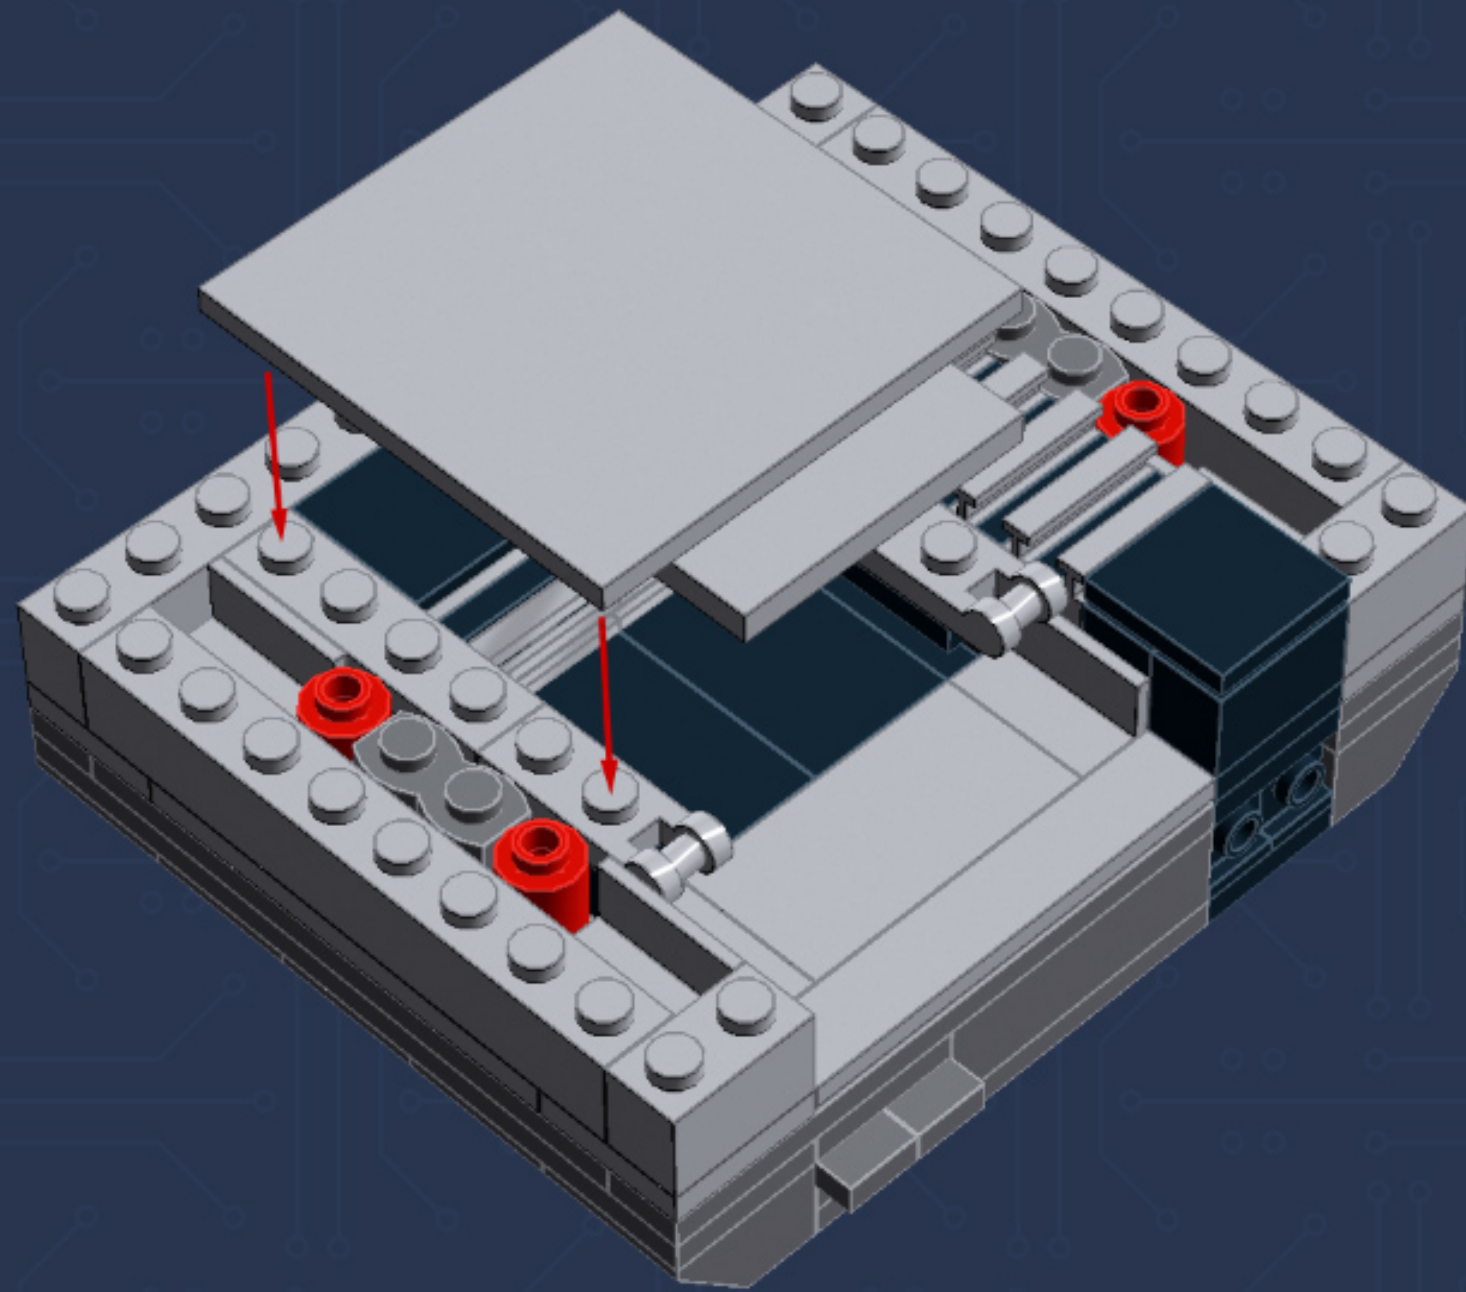

	Element ID	Color	Description	Quantity
	4560183	Medium Stone Grey	Flat Tile 2X4	7
	6014617	Medium Stone Grey	Flat Tile 6X6	1
	4211398	Medium Stone Grey	Plate 1X2	1
	4515369	Medium Stone Grey	Plate 1X2 W/Shaft Ø3.2	2
	4211568	Medium Stone Grey	Plate 1X2 With Slide	8
	4211445	Medium Stone Grey	Plate 1X4	2
	4211438	Medium Stone Grey	Plate 1X6	1
	4535738	Medium Stone Grey	Plate 2X1 W/Holder, Vertical	2
	4211397	Medium Stone Grey	Plate 2X2	8
	4211395	Medium Stone Grey	Plate 2X4	1
	4211452	Medium Stone Grey	Plate 2X6	3
	4211837	Medium Stone Grey	Plate 4X4 W. 4 Knobs	1
	4211515	Medium Stone Grey	Wall Element 1X2X1	6
	4619636	Silver Metallic	Radiator Grille 1X2	6
	614101	White	Round Plate 1X1	1