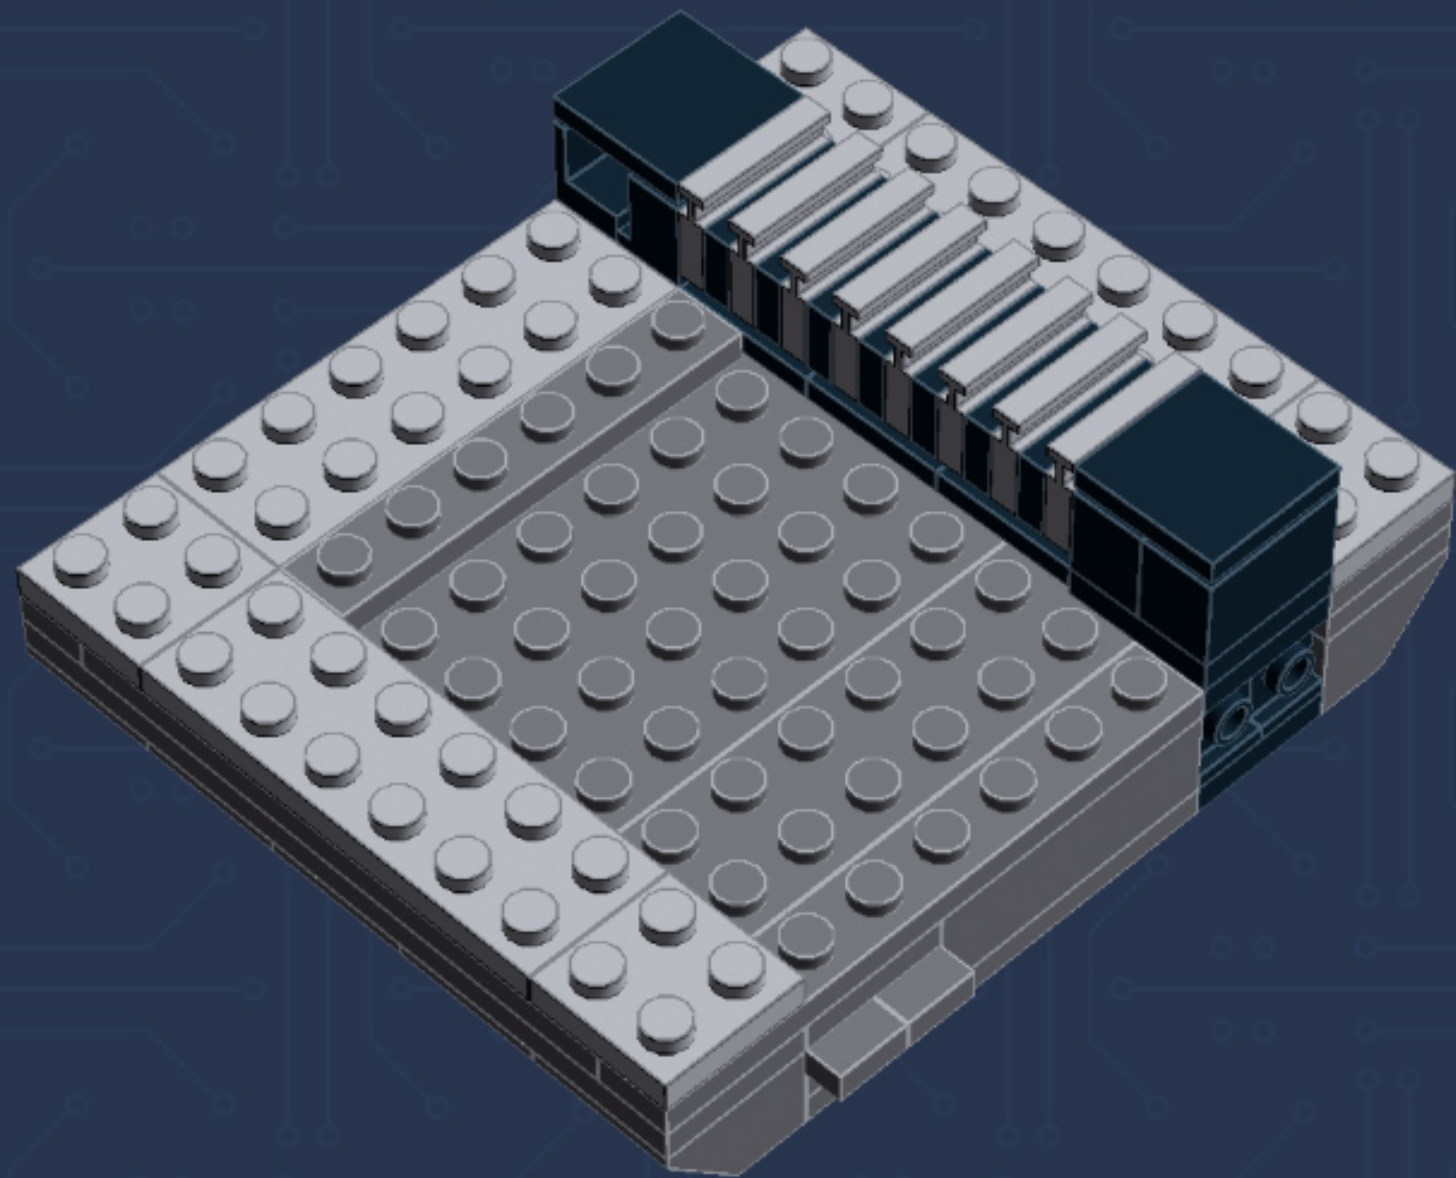

	Element ID	Color	Description	Quantity
	4560183	Medium Stone Grey	Flat Tile 2X4	7
	6014617	Medium Stone Grey	Flat Tile 6X6	1
	4211398	Medium Stone Grey	Plate 1X2	1
	4515369	Medium Stone Grey	Plate 1X2 W/Shaft Ø3.2	2
	4211568	Medium Stone Grey	Plate 1X2 With Slide	8
	4211445	Medium Stone Grey	Plate 1X4	2
	4211438	Medium Stone Grey	Plate 1X6	1
	4535738	Medium Stone Grey	Plate 2X1 W/Holder, Vertical	2
	4211397	Medium Stone Grey	Plate 2X2	8
	4211395	Medium Stone Grey	Plate 2X4	1
	4211452	Medium Stone Grey	Plate 2X6	3
	4211837	Medium Stone Grey	Plate 4X4 W. 4 Knobs	1
	4211515	Medium Stone Grey	Wall Element 1X2X1	6
	4619636	Silver Metallic	Radiator Grille 1X2	6
	614101	White	Round Plate 1X1	1