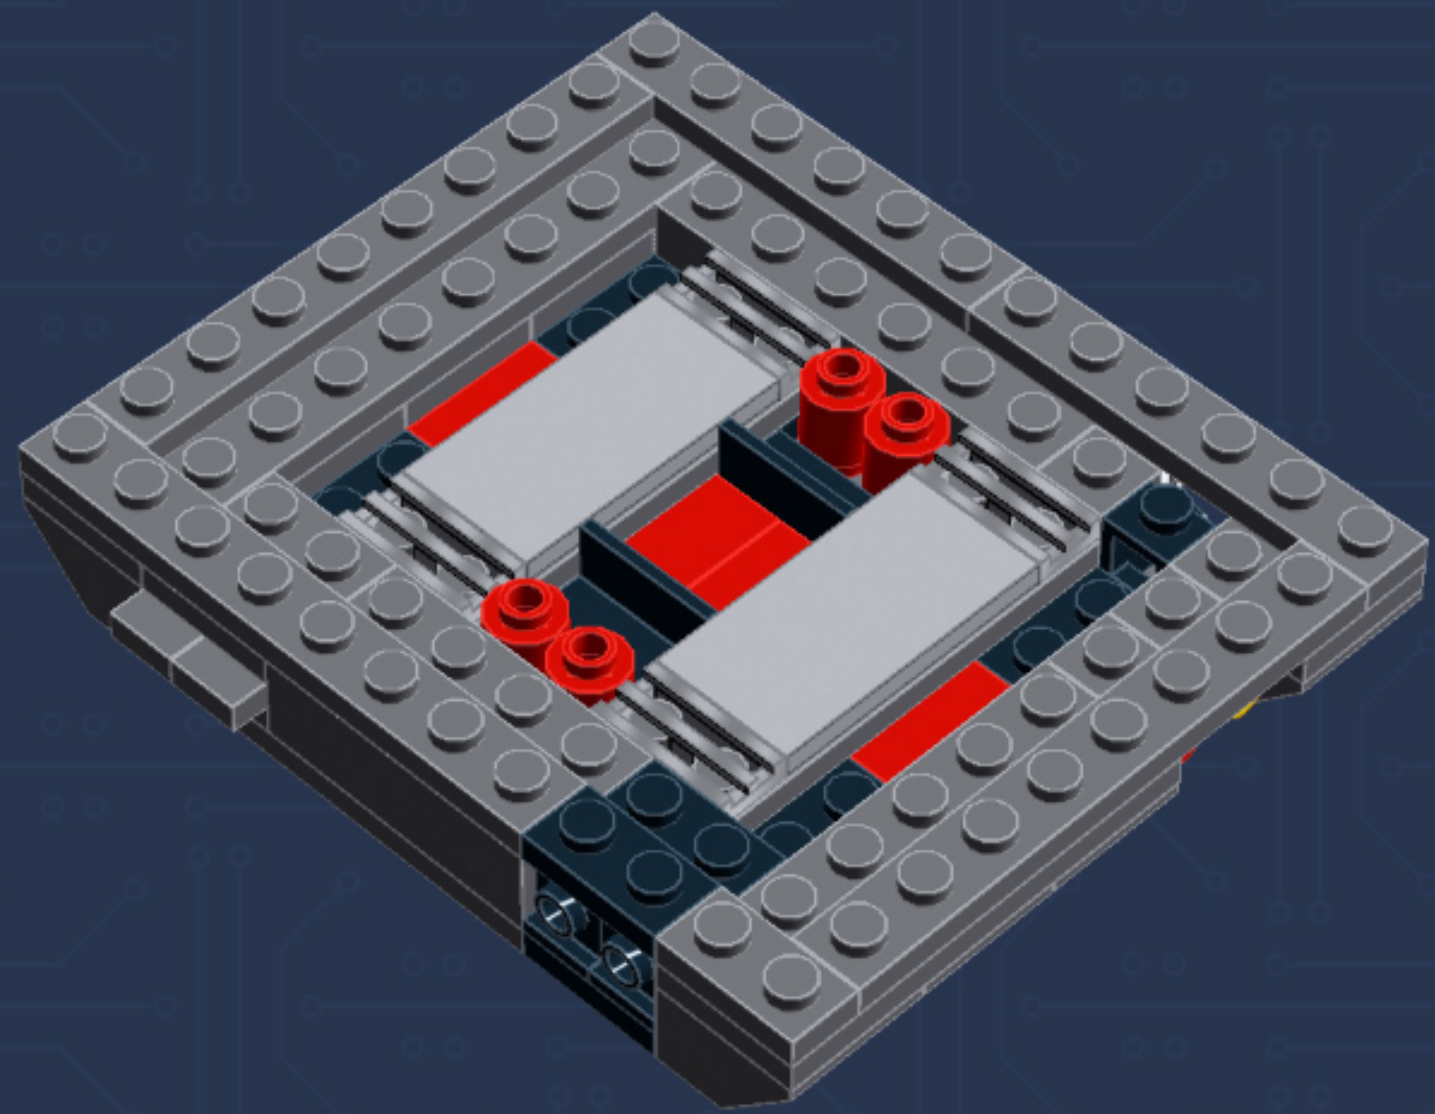

My First Game Console (Sprite Edition)

A LEGO® project by Chris McVeigh
chrismcveigh.com

Element ID	Color	Description	Quantity
407026	Black	Angular Brick 1X1	5
4558954	Black	Brick 1X1 W. 1 Knob	2
300426	Black	Brick 1X2	2
306926	Black	Flat Tile 1X2	2
306826	Black	Flat Tile 2X2	5
4560182	Black	Flat Tile 2X4	3
302326	Black	Plate 1X2	8
371026	Black	Plate 1X4	2
302226	Black	Plate 2X2	4
302126	Black	Plate 2X3	5
4278359	Black	Slide Shoe Round 2X2	4
265326	Black	Sliding Piece 1X4	2
6074033	Black	String 30M W. 2 Knobs	2
368026	Black	Turn Plate 2X2, Lower Part	2
486526	Black	Wall Element 1X2x1	3

Element ID	Color	Description	Quantity
4543086	Dark Stone Grey	Plate 1X2 With Slide	8
4211056	Dark Stone Grey	Plate 1X6	3
4210998	Dark Stone Grey	Plate 1X8	3
4210678	Dark Stone Grey	Plate 2X10	2
4211094	Dark Stone Grey	Plate 2X2	4
4211043	Dark Stone Grey	Plate 2X3	2
4211002	Dark Stone Grey	Plate 2X6	4
4211114	Dark Stone Grey	Plate 6X10	2
4210631	Dark Stone Grey	Radiator Grille 1X2	4
4211000	Dark Stone Grey	Roof Tile 2X2/45 Inv.	9
6004990	Medium Stone Grey	Angular Plate 1.5 Bot. 1X2 1/2	14
4211388	Medium Stone Grey	Brick 1X2	3
4211392	Medium Stone Grey	Brick 1X8	3
4211549	Medium Stone Grey	Flat Tile 1X6	8
4211413	Medium Stone Grey	Flat Tile 2X2	2

	Element ID	Color	Description	Quantity
	4560183	Medium Stone Grey	Flat Tile 2X4	7
	6014617	Medium Stone Grey	Flat Tile 6X6	1
	4211398	Medium Stone Grey	Plate 1X2	1
	4515369	Medium Stone Grey	Plate 1X2 W/Shaft Ø3.2	2
	4211568	Medium Stone Grey	Plate 1X2 With Slide	8
	4211445	Medium Stone Grey	Plate 1X4	2
	4211438	Medium Stone Grey	Plate 1X6	1
	4535738	Medium Stone Grey	Plate 2X1 W/Holder, Vertical	2
	4211397	Medium Stone Grey	Plate 2X2	8
	4211395	Medium Stone Grey	Plate 2X4	1
	4211452	Medium Stone Grey	Plate 2X6	3
	4211837	Medium Stone Grey	Plate 4X4 W. 4 Knobs	1
	4211515	Medium Stone Grey	Wall Element 1X2X1	6
	4619636	Silver Metallic	Radiator Grille 1X2	6
	614101	White	Round Plate 1X1	1