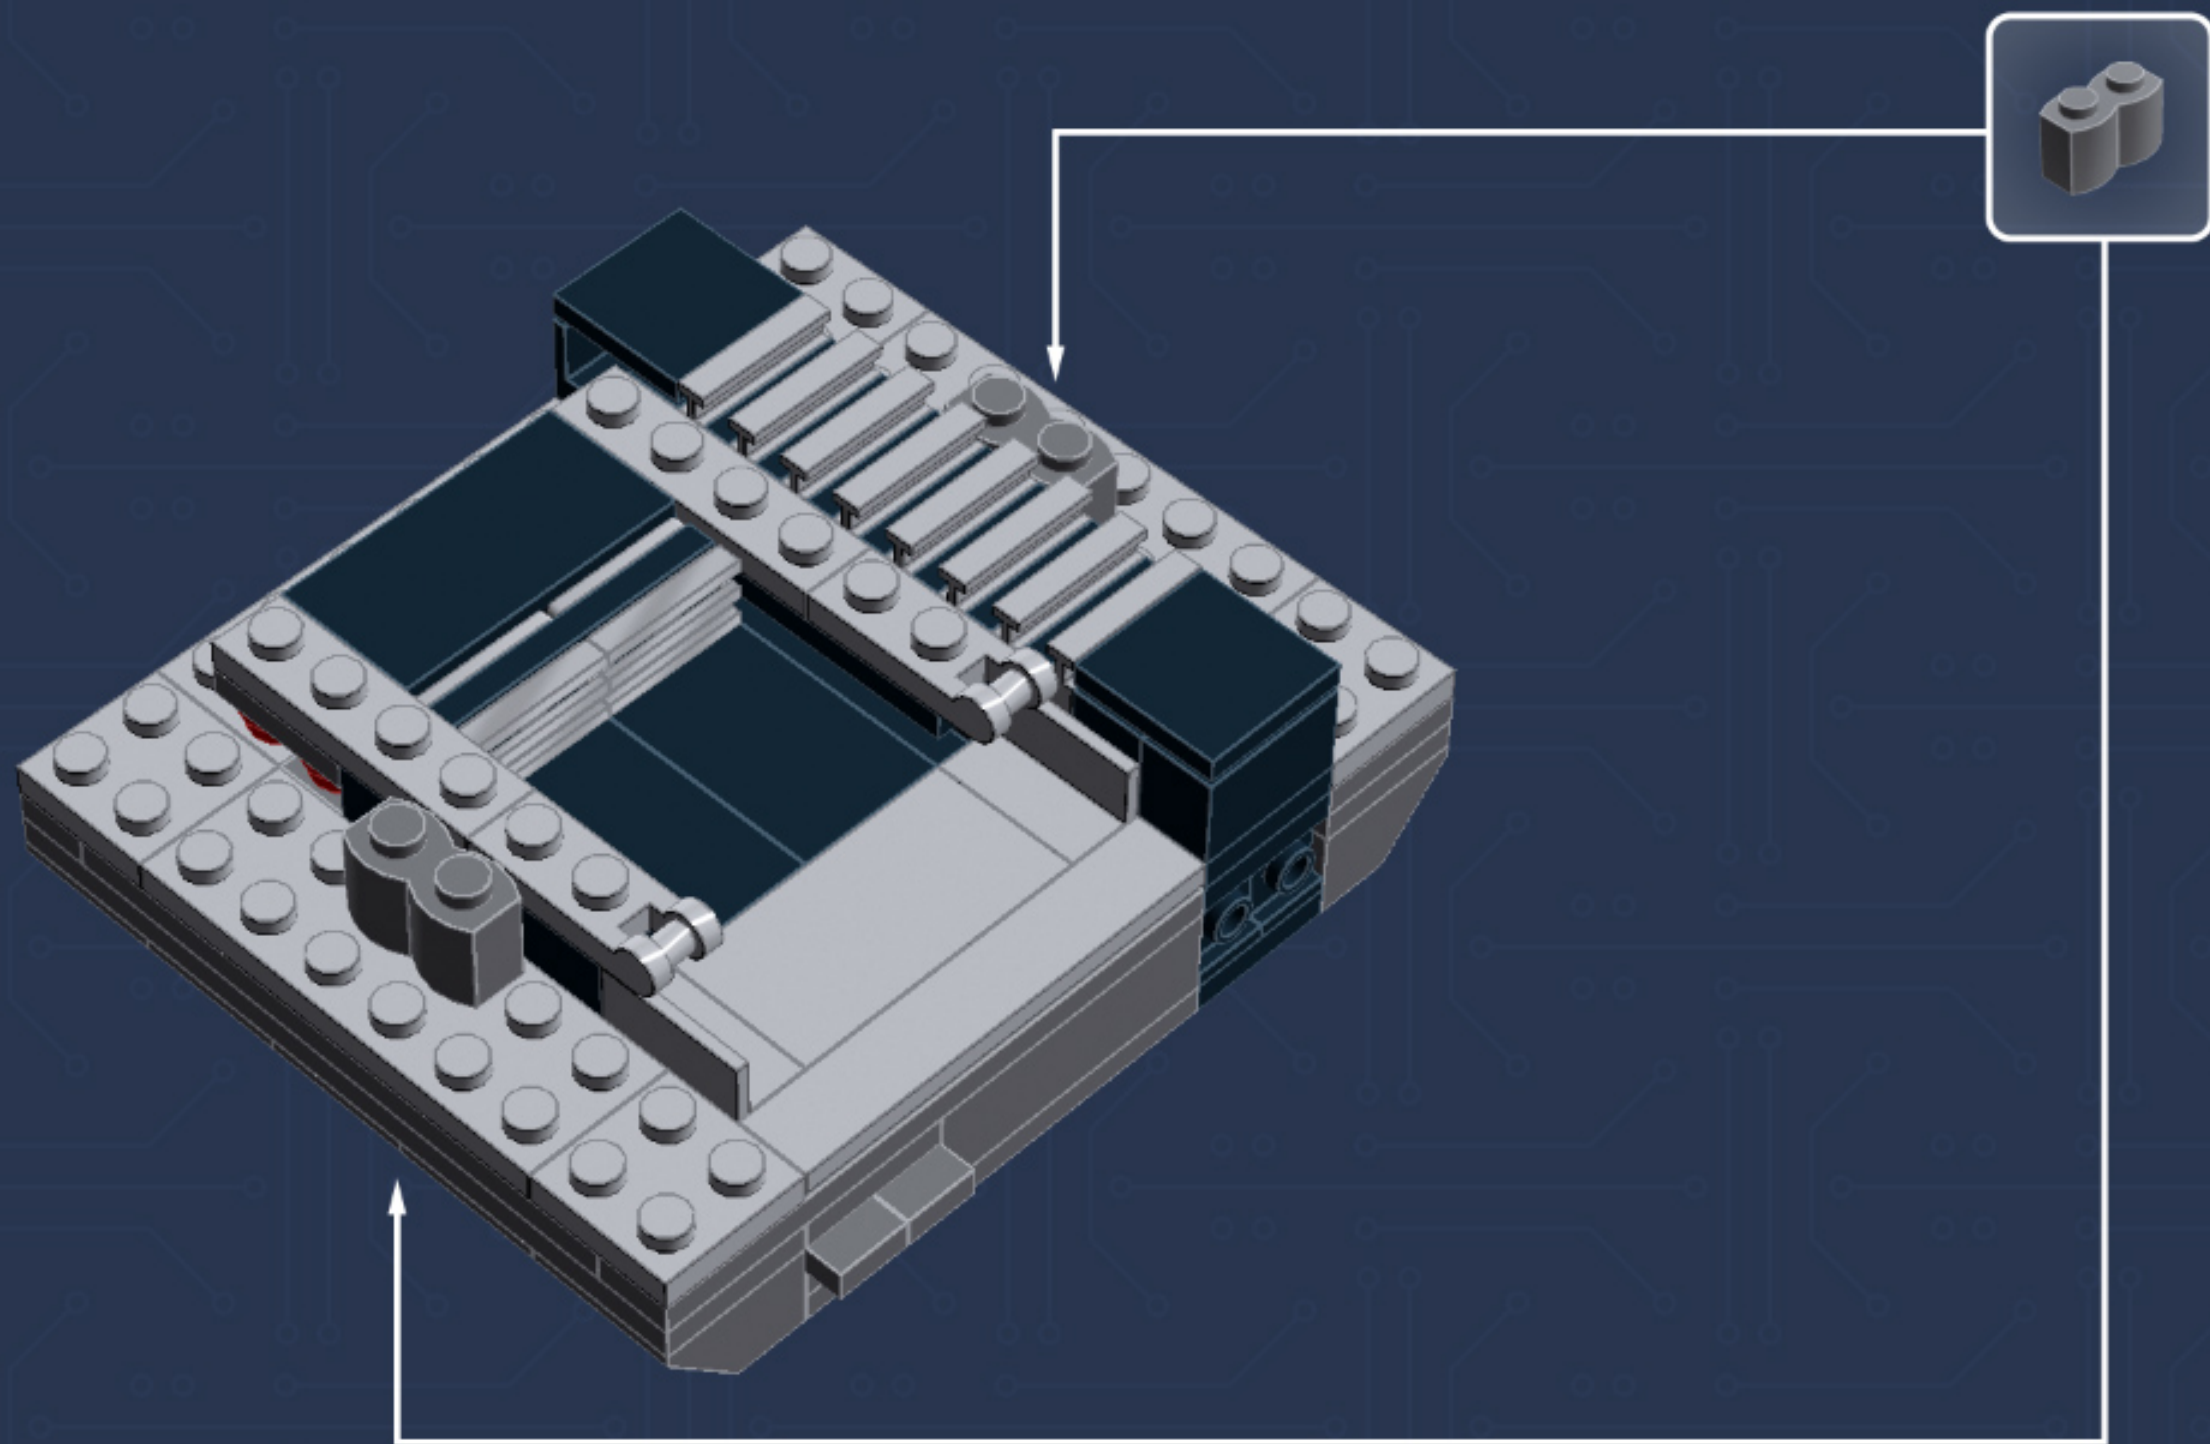

	Element ID	Color	Description	Quantity
	4560183	Medium Stone Grey	Flat Tile 2X4	7
	6014617	Medium Stone Grey	Flat Tile 6X6	1
	4211398	Medium Stone Grey	Plate 1X2	1
	4515369	Medium Stone Grey	Plate 1X2 W/Shaft Ø3.2	2
	4211568	Medium Stone Grey	Plate 1X2 With Slide	8
	4211445	Medium Stone Grey	Plate 1X4	2
	4211438	Medium Stone Grey	Plate 1X6	1
	4535738	Medium Stone Grey	Plate 2X1 W/Holder, Vertical	2
	4211397	Medium Stone Grey	Plate 2X2	8
	4211395	Medium Stone Grey	Plate 2X4	1
	4211452	Medium Stone Grey	Plate 2X6	3
	4211837	Medium Stone Grey	Plate 4X4 W. 4 Knobs	1
	4211515	Medium Stone Grey	Wall Element 1X2X1	6
	4619636	Silver Metallic	Radiator Grille 1X2	6
	614101	White	Round Plate 1X1	1