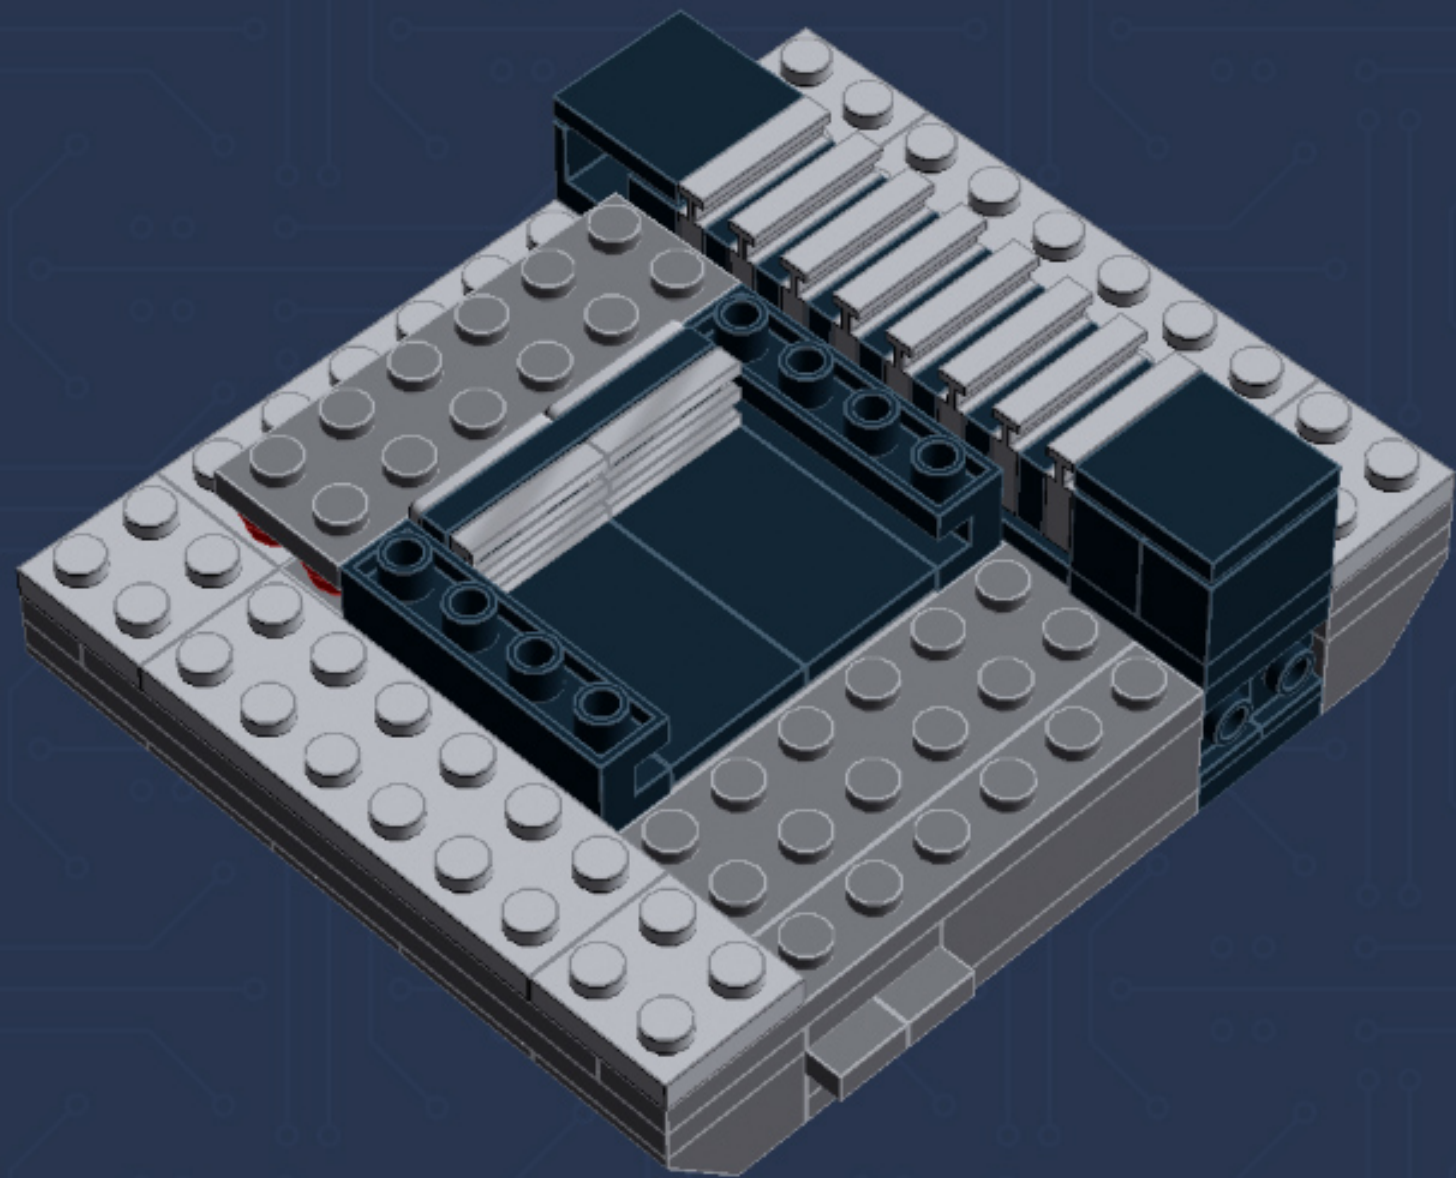

	Element ID	Color	Description	Quantity
	4560183	Medium Stone Grey	Flat Tile 2X4	7
	6014617	Medium Stone Grey	Flat Tile 6X6	1
	4211398	Medium Stone Grey	Plate 1X2	1
	4515369	Medium Stone Grey	Plate 1X2 W/Shaft Ø3.2	2
	4211568	Medium Stone Grey	Plate 1X2 With Slide	8
	4211445	Medium Stone Grey	Plate 1X4	2
	4211438	Medium Stone Grey	Plate 1X6	1
	4535738	Medium Stone Grey	Plate 2X1 W/Holder, Vertical	2
	4211397	Medium Stone Grey	Plate 2X2	8
	4211395	Medium Stone Grey	Plate 2X4	1
	4211452	Medium Stone Grey	Plate 2X6	3
	4211837	Medium Stone Grey	Plate 4X4 W. 4 Knobs	1
	4211515	Medium Stone Grey	Wall Element 1X2X1	6
	4619636	Silver Metallic	Radiator Grille 1X2	6
	614101	White	Round Plate 1X1	1