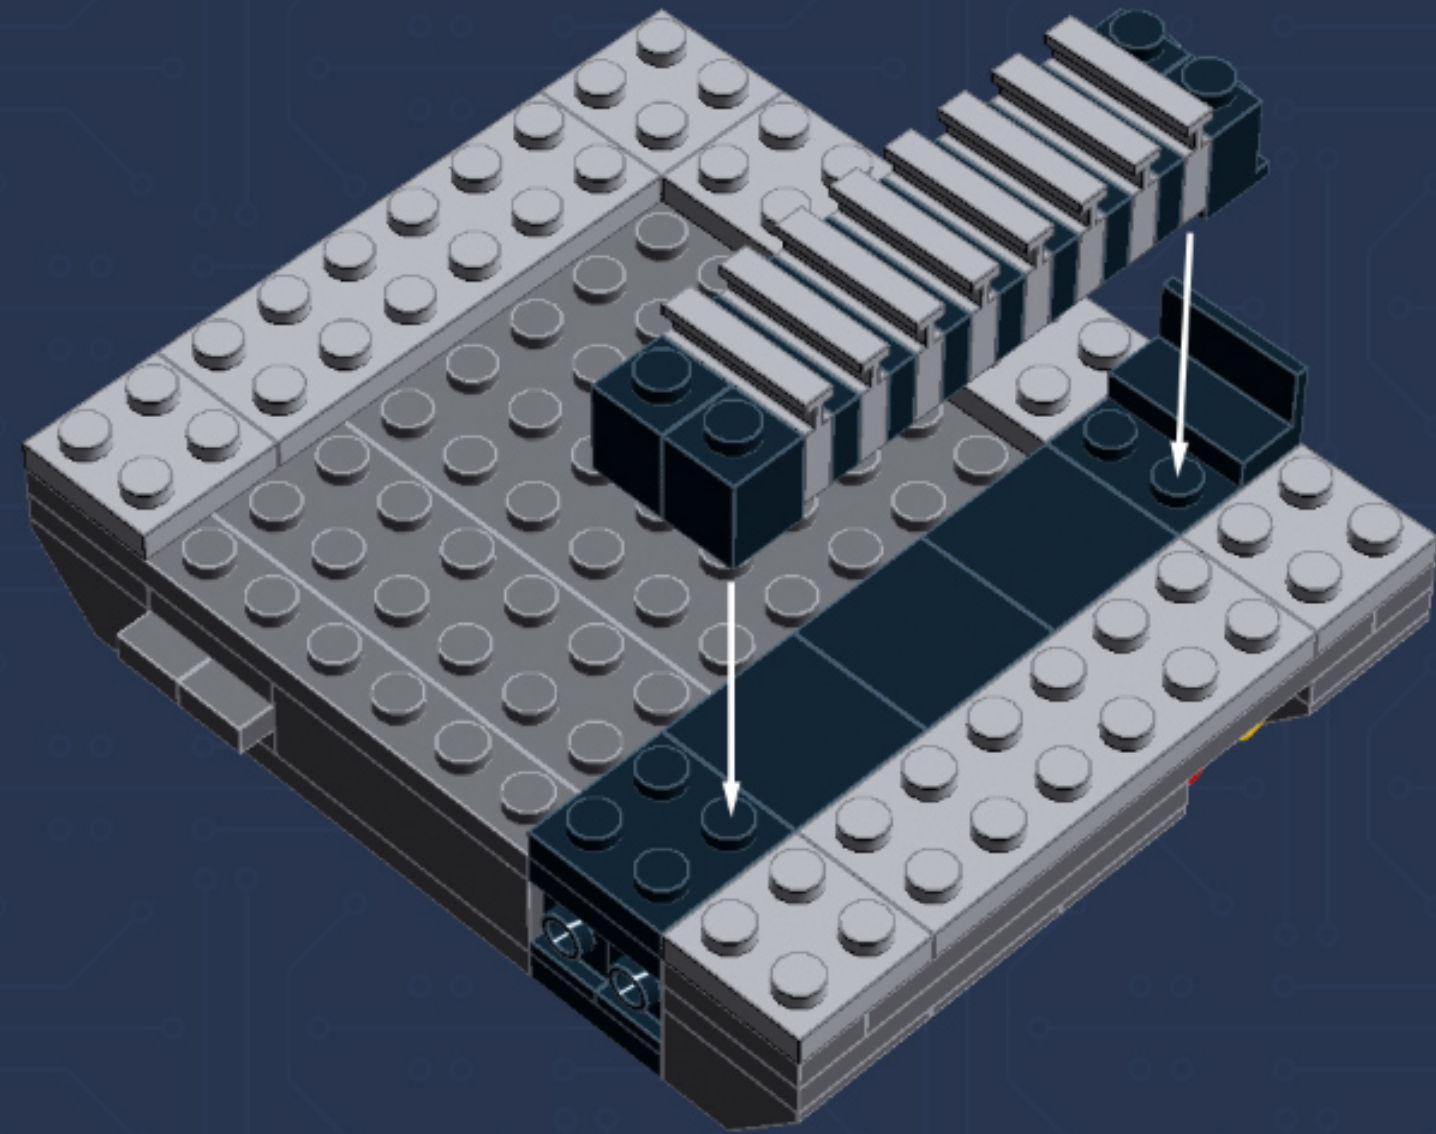

	Element ID	Color	Description	Quantity
	4560183	Medium Stone Grey	Flat Tile 2X4	7
	6014617	Medium Stone Grey	Flat Tile 6X6	1
	4211398	Medium Stone Grey	Plate 1X2	1
	4515369	Medium Stone Grey	Plate 1X2 W/Shaft Ø3.2	2
	4211568	Medium Stone Grey	Plate 1X2 With Slide	8
	4211445	Medium Stone Grey	Plate 1X4	2
	4211438	Medium Stone Grey	Plate 1X6	1
	4535738	Medium Stone Grey	Plate 2X1 W/Holder, Vertical	2
	4211397	Medium Stone Grey	Plate 2X2	8
	4211395	Medium Stone Grey	Plate 2X4	1
	4211452	Medium Stone Grey	Plate 2X6	3
	4211837	Medium Stone Grey	Plate 4X4 W. 4 Knobs	1
	4211515	Medium Stone Grey	Wall Element 1X2X1	6
	4619636	Silver Metallic	Radiator Grille 1X2	6
	614101	White	Round Plate 1X1	1