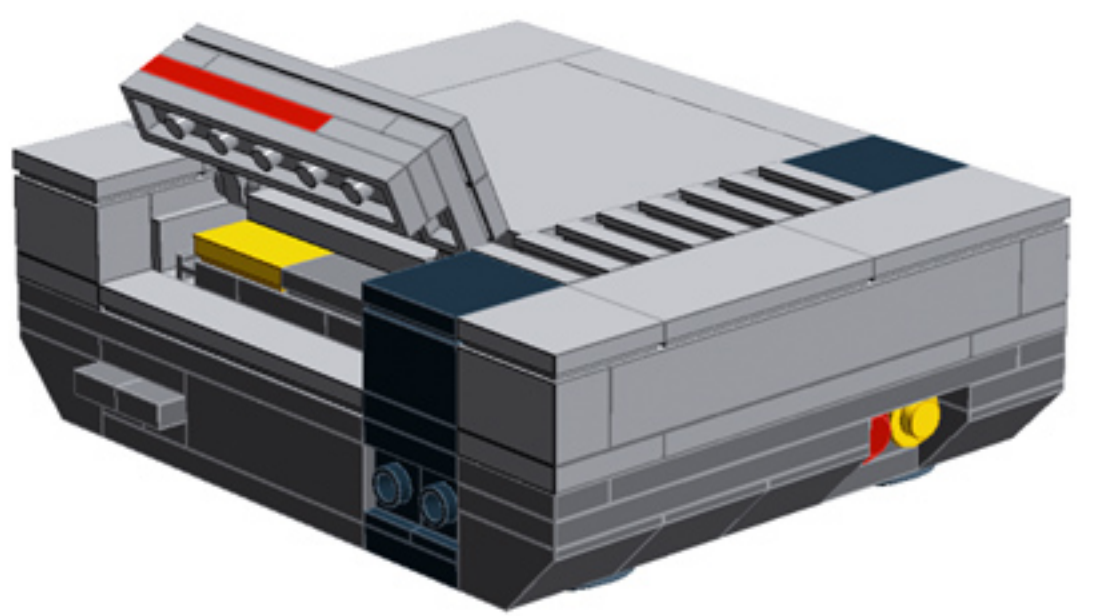

Element ID	Color	Description	Quantity
4543086	Dark Stone Grey	Plate 1X2 With Slide	8
4211056	Dark Stone Grey	Plate 1X6	3
4210998	Dark Stone Grey	Plate 1X8	3
4210678	Dark Stone Grey	Plate 2X10	2
4211094	Dark Stone Grey	Plate 2X2	4
4211043	Dark Stone Grey	Plate 2X3	2
4211002	Dark Stone Grey	Plate 2X6	4
4211114	Dark Stone Grey	Plate 6X10	2
4210631	Dark Stone Grey	Radiator Grille 1X2	4
4211000	Dark Stone Grey	Roof Tile 2X2/45 Inv.	9
6004990	Medium Stone Grey	Angular Plate 1.5 Bot. 1X2 1/2	14
4211388	Medium Stone Grey	Brick 1X2	3
4211392	Medium Stone Grey	Brick 1X8	3
4211549	Medium Stone Grey	Flat Tile 1X6	8
4211413	Medium Stone Grey	Flat Tile 2X2	2