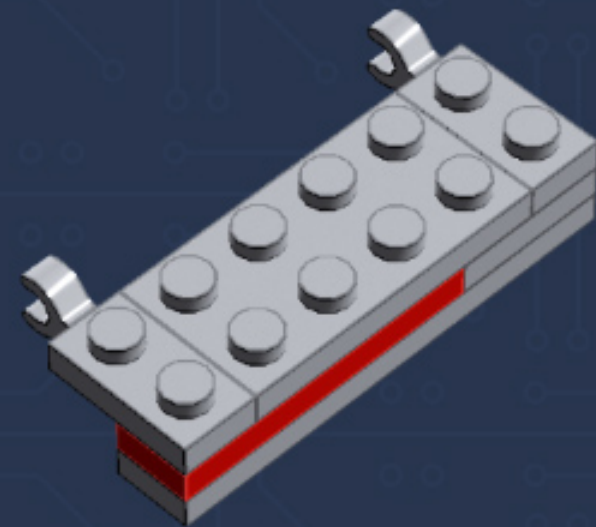

	Element ID	Color	Description	Quantity
	4560183	Medium Stone Grey	Flat Tile 2X4	7
	6014617	Medium Stone Grey	Flat Tile 6X6	1
	4211398	Medium Stone Grey	Plate 1X2	1
	4515369	Medium Stone Grey	Plate 1X2 W/Shaft Ø3.2	2
	4211568	Medium Stone Grey	Plate 1X2 With Slide	8
	4211445	Medium Stone Grey	Plate 1X4	2
	4211438	Medium Stone Grey	Plate 1X6	1
	4535738	Medium Stone Grey	Plate 2X1 W/Holder, Vertical	2
	4211397	Medium Stone Grey	Plate 2X2	8
	4211395	Medium Stone Grey	Plate 2X4	1
	4211452	Medium Stone Grey	Plate 2X6	3
	4211837	Medium Stone Grey	Plate 4X4 W. 4 Knobs	1
	4211515	Medium Stone Grey	Wall Element 1X2X1	6
	4619636	Silver Metallic	Radiator Grille 1X2	6
	614101	White	Round Plate 1X1	1