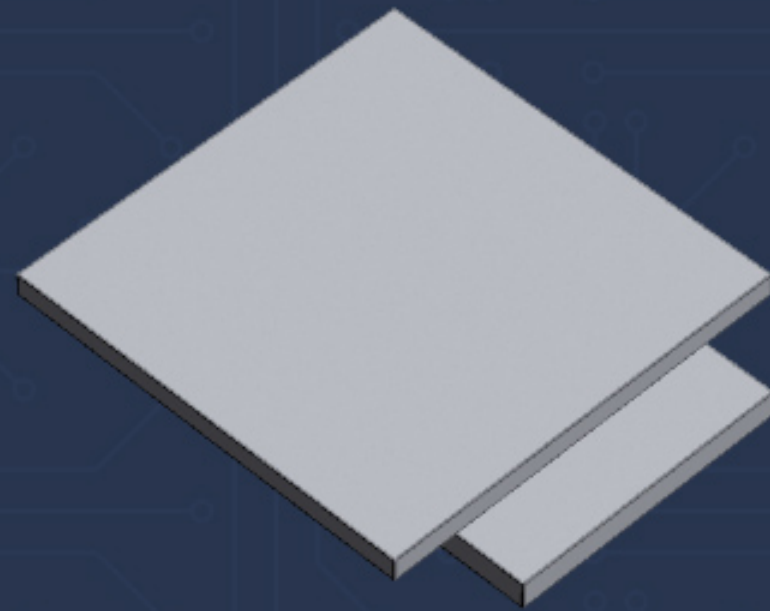

	Element ID	Color	Description	Quantity
	4560183	Medium Stone Grey	Flat Tile 2X4	7
	6014617	Medium Stone Grey	Flat Tile 6X6	1
	4211398	Medium Stone Grey	Plate 1X2	1
	4515369	Medium Stone Grey	Plate 1X2 W/Shaft Ø3.2	2
	4211568	Medium Stone Grey	Plate 1X2 With Slide	8
	4211445	Medium Stone Grey	Plate 1X4	2
	4211438	Medium Stone Grey	Plate 1X6	1
	4535738	Medium Stone Grey	Plate 2X1 W/Holder, Vertical	2
	4211397	Medium Stone Grey	Plate 2X2	8
	4211395	Medium Stone Grey	Plate 2X4	1
	4211452	Medium Stone Grey	Plate 2X6	3
	4211837	Medium Stone Grey	Plate 4X4 W. 4 Knobs	1
	4211515	Medium Stone Grey	Wall Element 1X2X1	6
	4619636	Silver Metallic	Radiator Grille 1X2	6
	614101	White	Round Plate 1X1	1