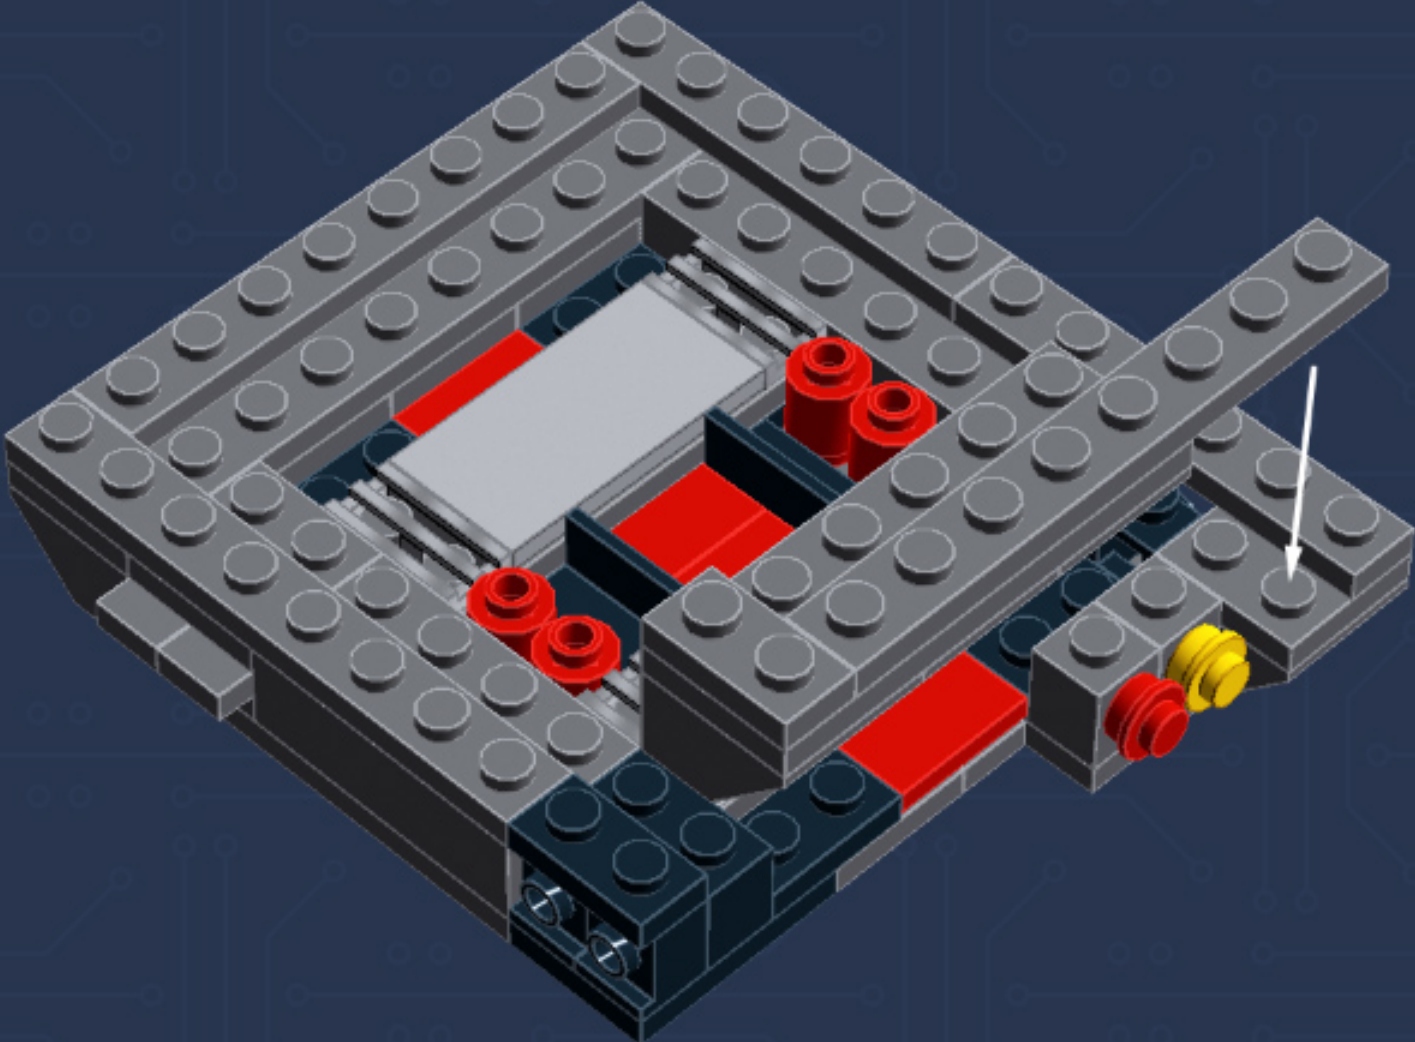

My First Game Console (Sprite Edition)

A LEGO® project by Chris McVeigh
chrismcveigh.com

Element ID	Color	Description	Quantity
407026	Black	Angular Brick 1X1	5
4558954	Black	Brick 1X1 W. 1 Knob	2
300426	Black	Brick 1X2	2
306926	Black	Flat Tile 1X2	2
306826	Black	Flat Tile 2X2	5
4560182	Black	Flat Tile 2X4	3
302326	Black	Plate 1X2	8
371026	Black	Plate 1X4	2
302226	Black	Plate 2X2	4
302126	Black	Plate 2X3	5
4278359	Black	Slide Shoe Round 2X2	4
265326	Black	Sliding Piece 1X4	2
6074033	Black	String 30M W. 2 Knobs	2
368026	Black	Turn Plate 2X2, Lower Part	2
486526	Black	Wall Element 1X2x1	3

	Element ID	Color	Description	Quantity
	4560183	Medium Stone Grey	Flat Tile 2X4	7
	6014617	Medium Stone Grey	Flat Tile 6X6	1
	4211398	Medium Stone Grey	Plate 1X2	1
	4515369	Medium Stone Grey	Plate 1X2 W/Shaft Ø3.2	2
	4211568	Medium Stone Grey	Plate 1X2 With Slide	8
	4211445	Medium Stone Grey	Plate 1X4	2
	4211438	Medium Stone Grey	Plate 1X6	1
	4535738	Medium Stone Grey	Plate 2X1 W/Holder, Vertical	2
	4211397	Medium Stone Grey	Plate 2X2	8
	4211395	Medium Stone Grey	Plate 2X4	1
	4211452	Medium Stone Grey	Plate 2X6	3
	4211837	Medium Stone Grey	Plate 4X4 W. 4 Knobs	1
	4211515	Medium Stone Grey	Wall Element 1X2X1	6
	4619636	Silver Metallic	Radiator Grille 1X2	6
	614101	White	Round Plate 1X1	1